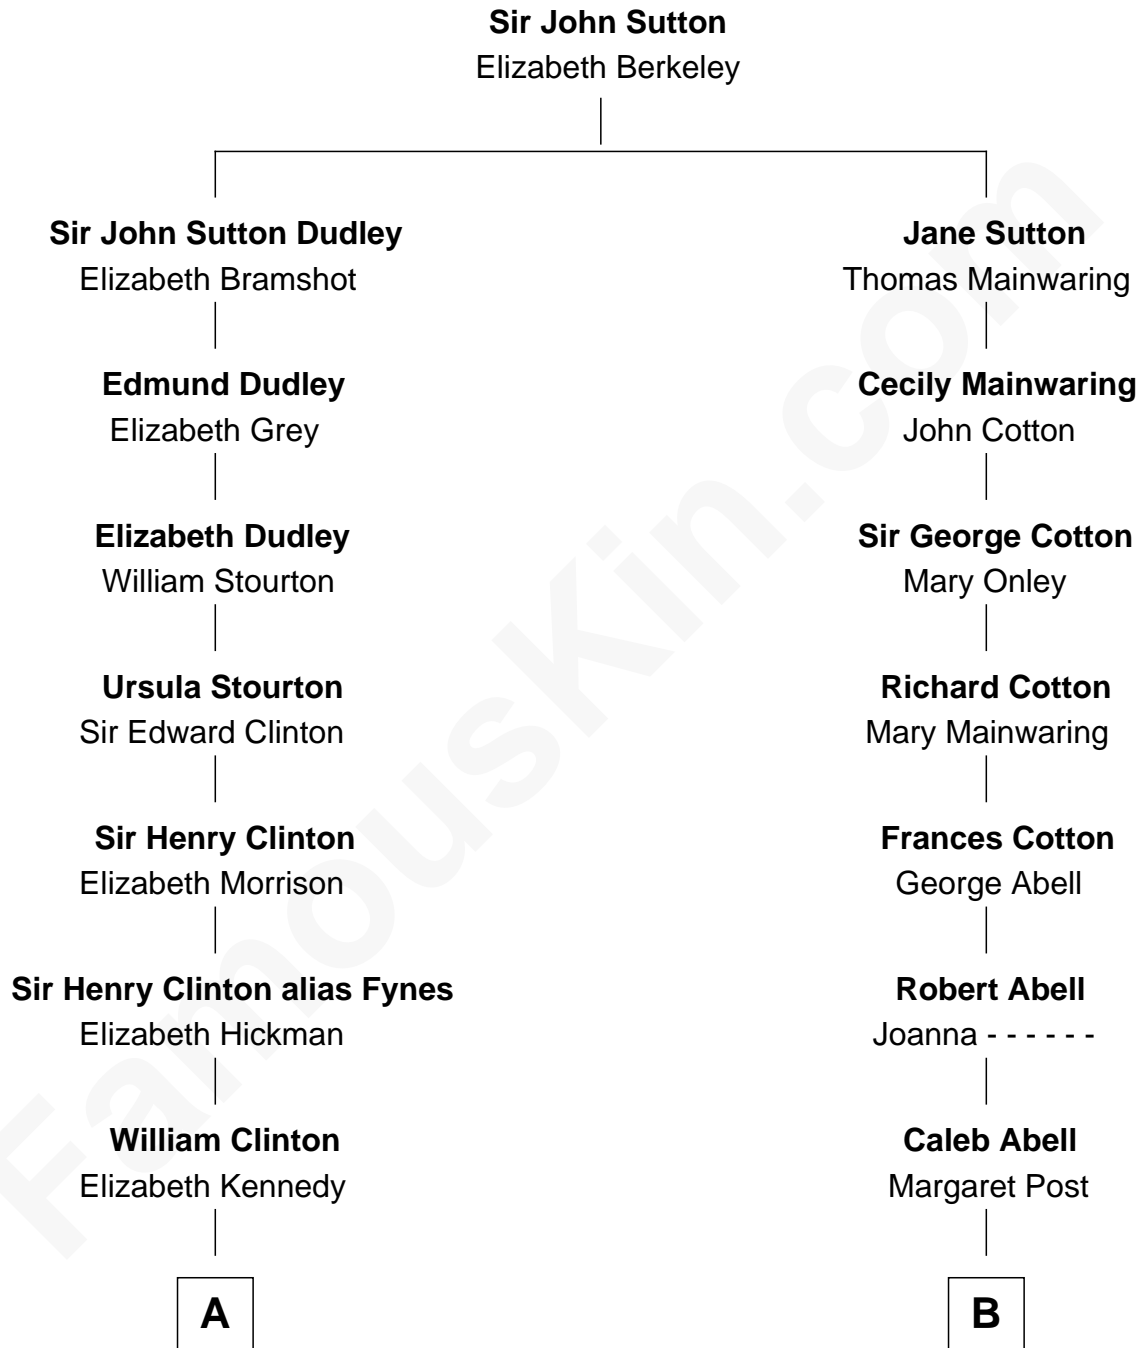

# FamousKin.com Relationship Chart of

**George Clinton**

*4th U.S. Vice President*

9th cousin 4 times removed of

**Melvyn Douglas**

*Movie Actor*

**A**

**James Clinton**  
Elizabeth Smith

**Charles Clinton**  
Elizabeth Denniston

**George Clinton**  
*4th U.S. Vice President*

**B**

**Mary Abell**  
Richard Douglas

**William Douglas**  
Sarah Denison

**Richard Douglas**  
Lucy Way

**Erskine Douglas**  
Sophia Garrett

**Emma Jane Douglas**  
Col. George Taliaferro Shackelford

**Lena Priscilla Shackelford**  
Edouard Gregory Hesselberg

**Melvyn Douglas**  
*Movie Actor*