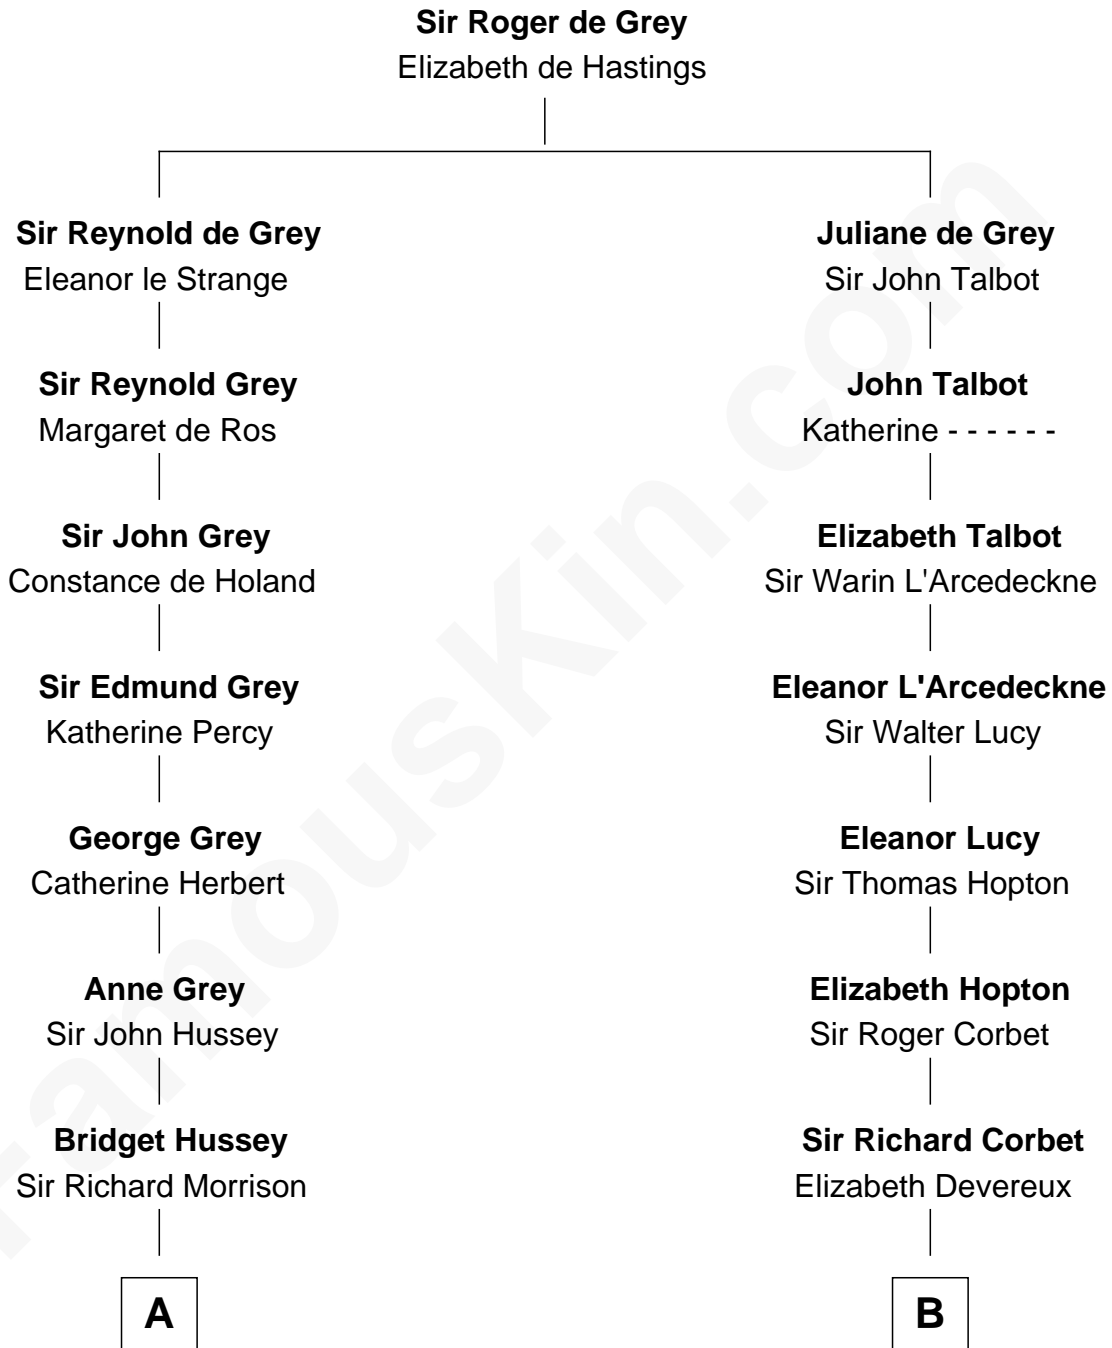

# FamousKin.com Relationship Chart of

**George Clinton**

*4th U.S. Vice President*

12th cousin 8 times removed of

**Melvyn Douglas**

*Movie Actor*

**C**

**Erskine Douglas**

Sophia Garrett

**Emma Jane Douglas**

Col. George Taliaferro Shackelford

**Lena Priscilla Shackelford**

Edouard Gregory Hesselberg

**Melvyn Douglas**

*Movie Actor*

FamousKin.com