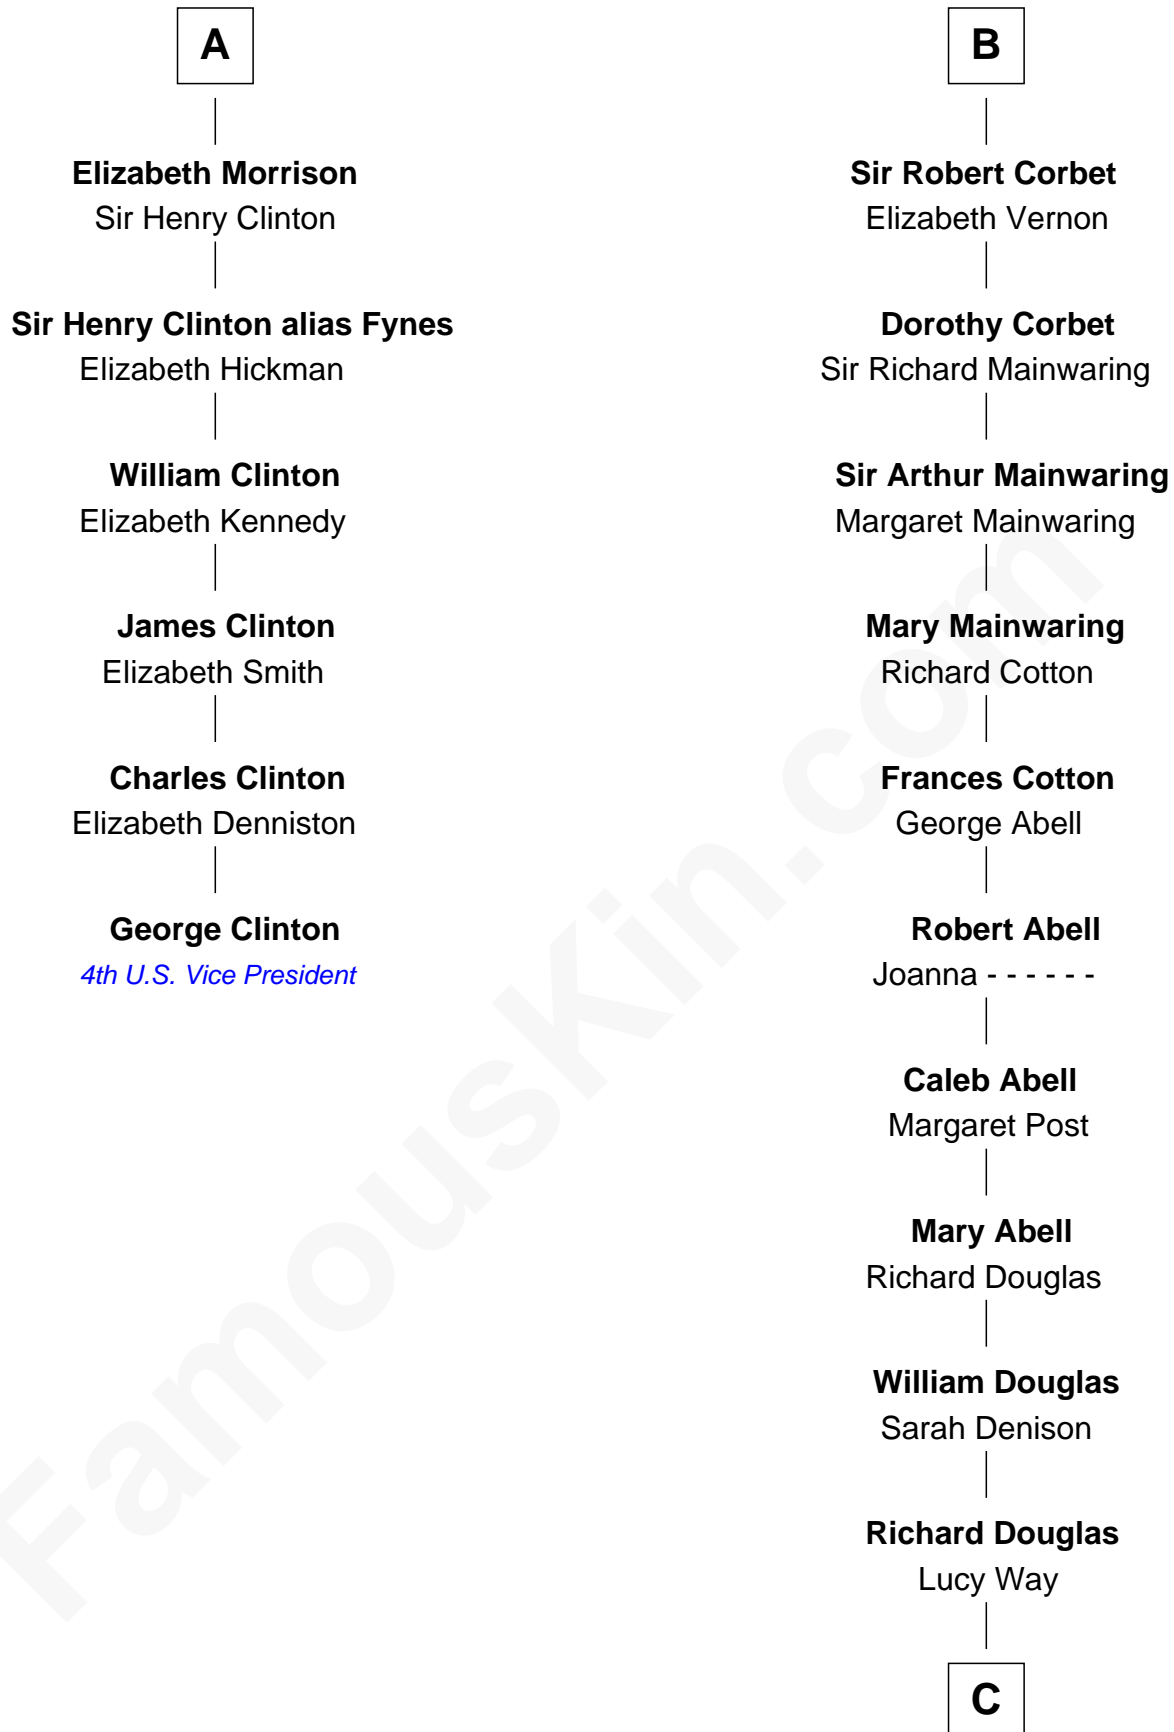

# FamousKin.com Relationship Chart of

**George Clinton**

*4th U.S. Vice President*

12th cousin 8 times removed of

**Melvyn Douglas**

*Movie Actor*

**C**

**Erskine Douglas**

Sophia Garrett

**Emma Jane Douglas**

Col. George Taliaferro Shackelford

**Lena Priscilla Shackelford**

Edouard Gregory Hesselberg

**Melvyn Douglas**

*Movie Actor*

FamousKin.com