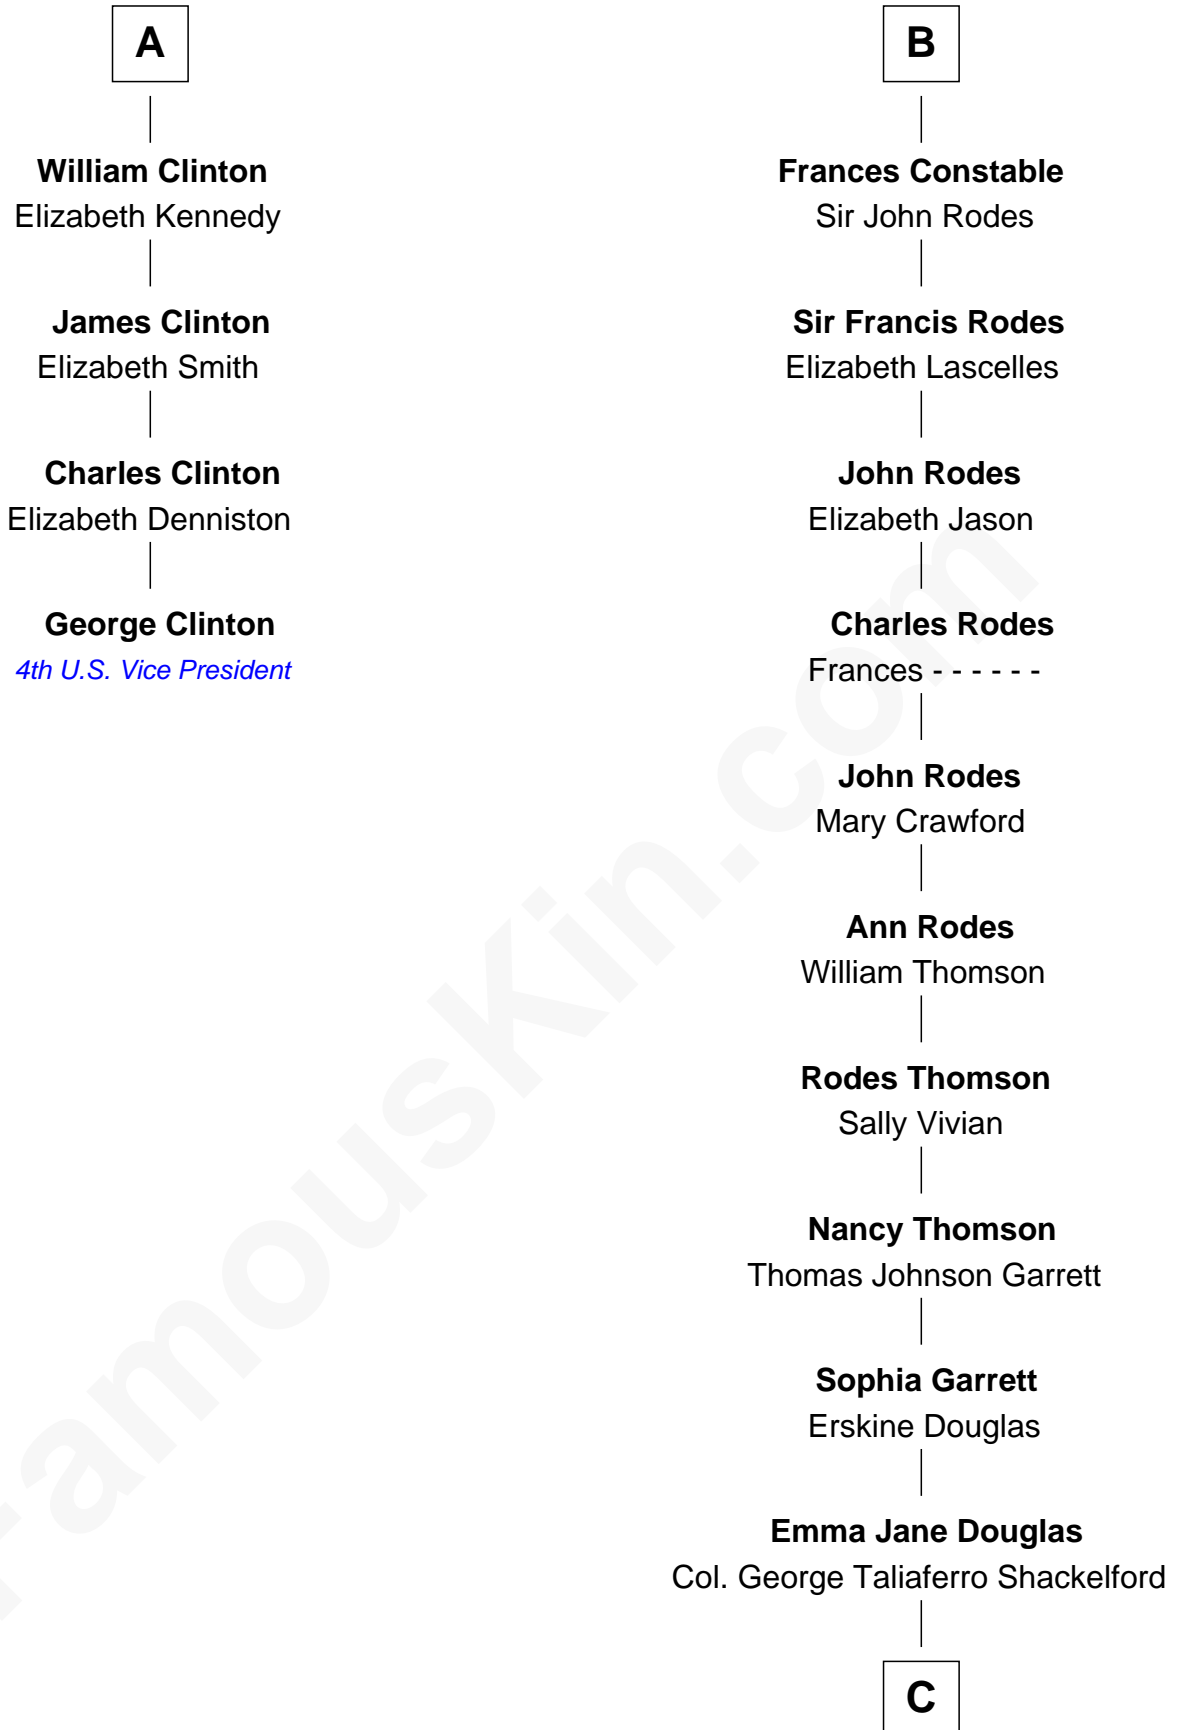

# FamousKin.com Relationship Chart of

**George Clinton**

*4th U.S. Vice President*

10th cousin 8 times removed of

**Melvyn Douglas**

*Movie Actor*

**C**

**Lena Priscilla Shackelford**  
Edouard Gregory Hesselberg