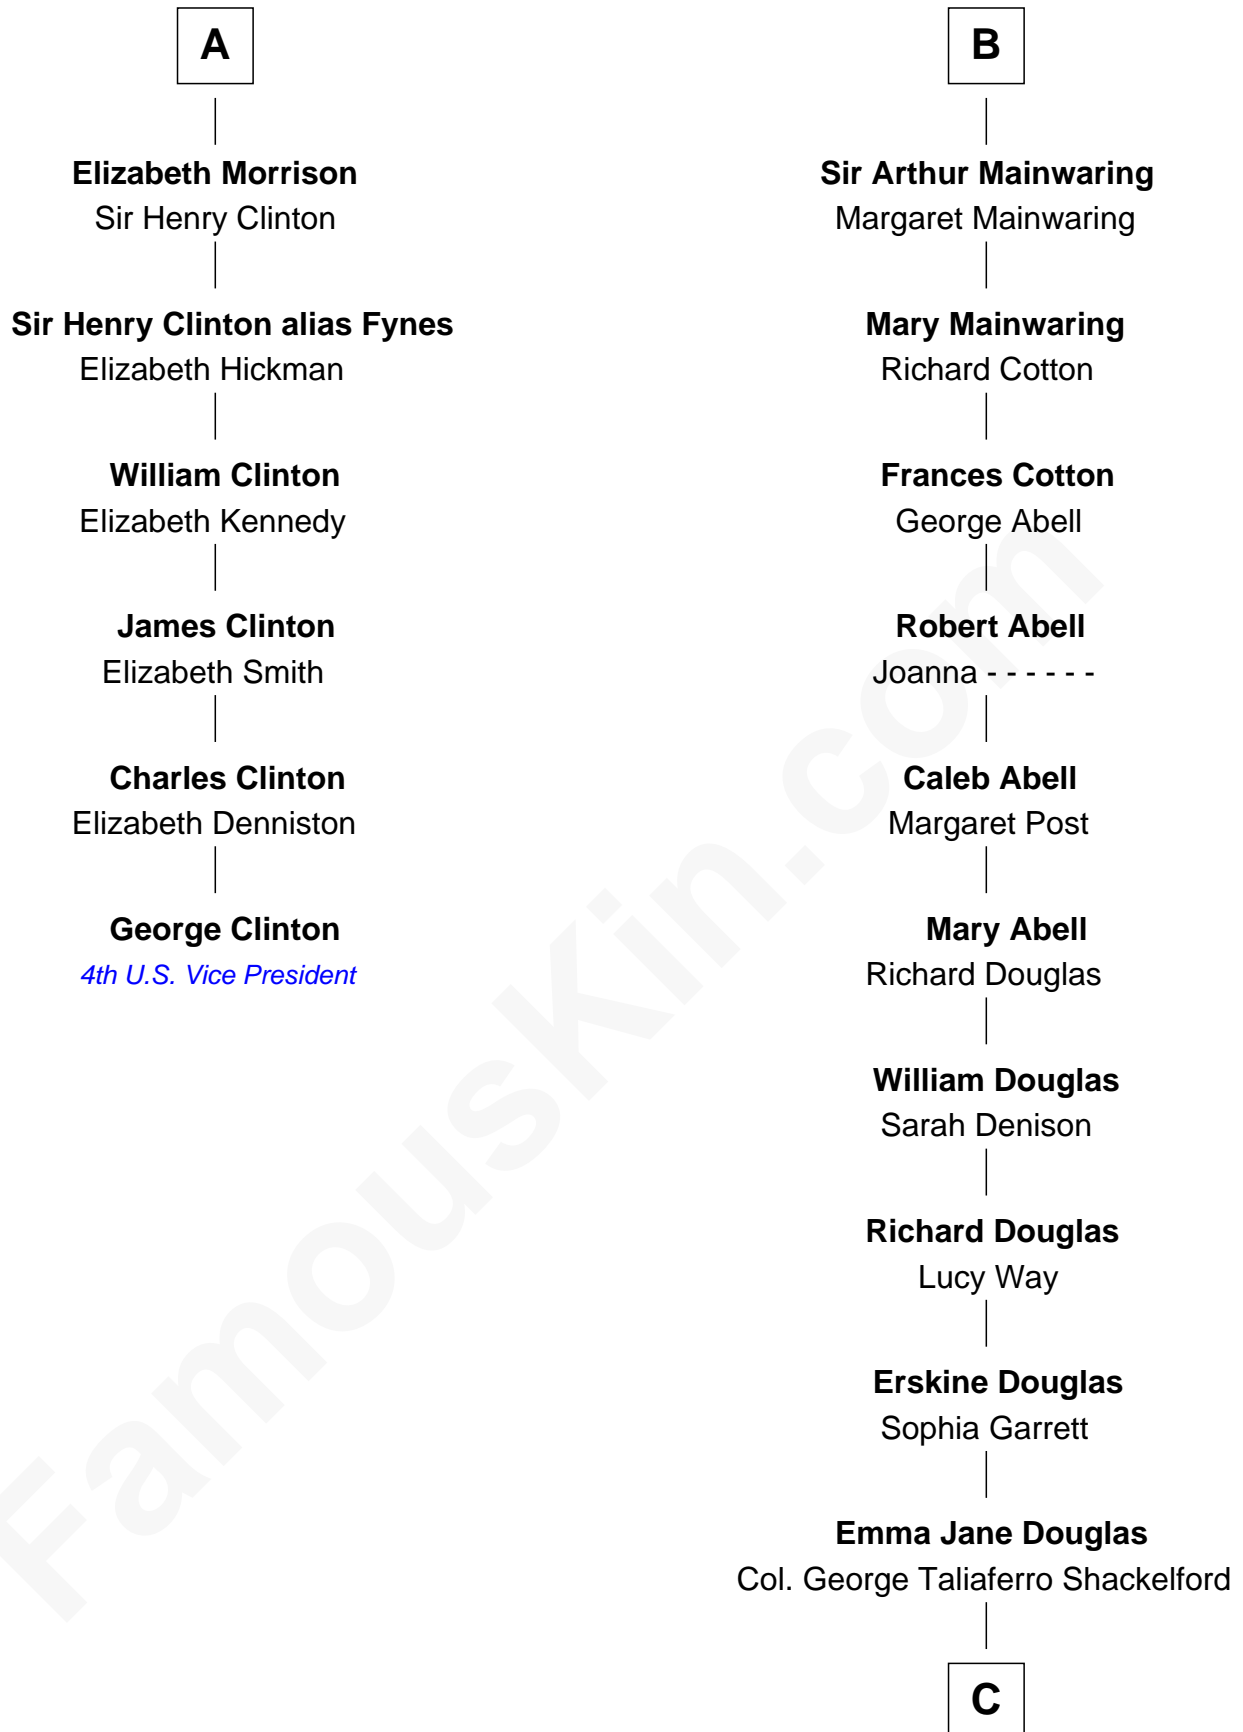

# FamousKin.com Relationship Chart of

**George Clinton**

*4th U.S. Vice President*

12th cousin 6 times removed of

**Melvyn Douglas**

*Movie Actor*

**Sir William de Ros**  
Margery de Badlesmere

**Thomas de Ros**  
Beatrice de Stafford

**Margaret de Ros**  
Sir Reynold Grey

**Sir John Grey**  
Constance de Holand

**Sir Edmund Grey**  
Katherine Percy

**George Grey**  
Catherine Herbert

**Anne Grey**  
Sir John Hussey

**Bridget Hussey**  
Sir Richard Morrison

**A**

**Maud de Roos**  
John de Welles

**Anne de Welles**  
James Butler

**James Butler**  
Joan Beauchamp

**Elizabeth Butler**  
John Talbot

**Ann Talbot**  
Sir Henry Vernon

**Elizabeth Vernon**  
Sir Robert Corbet

**Dorothy Corbet**  
Sir Richard Mainwaring

**B**

C

**Lena Priscilla Shackelford**  
Edouard Gregory Hesselberg

**Melvyn Douglas**  
*Movie Actor*

FamousKin.com