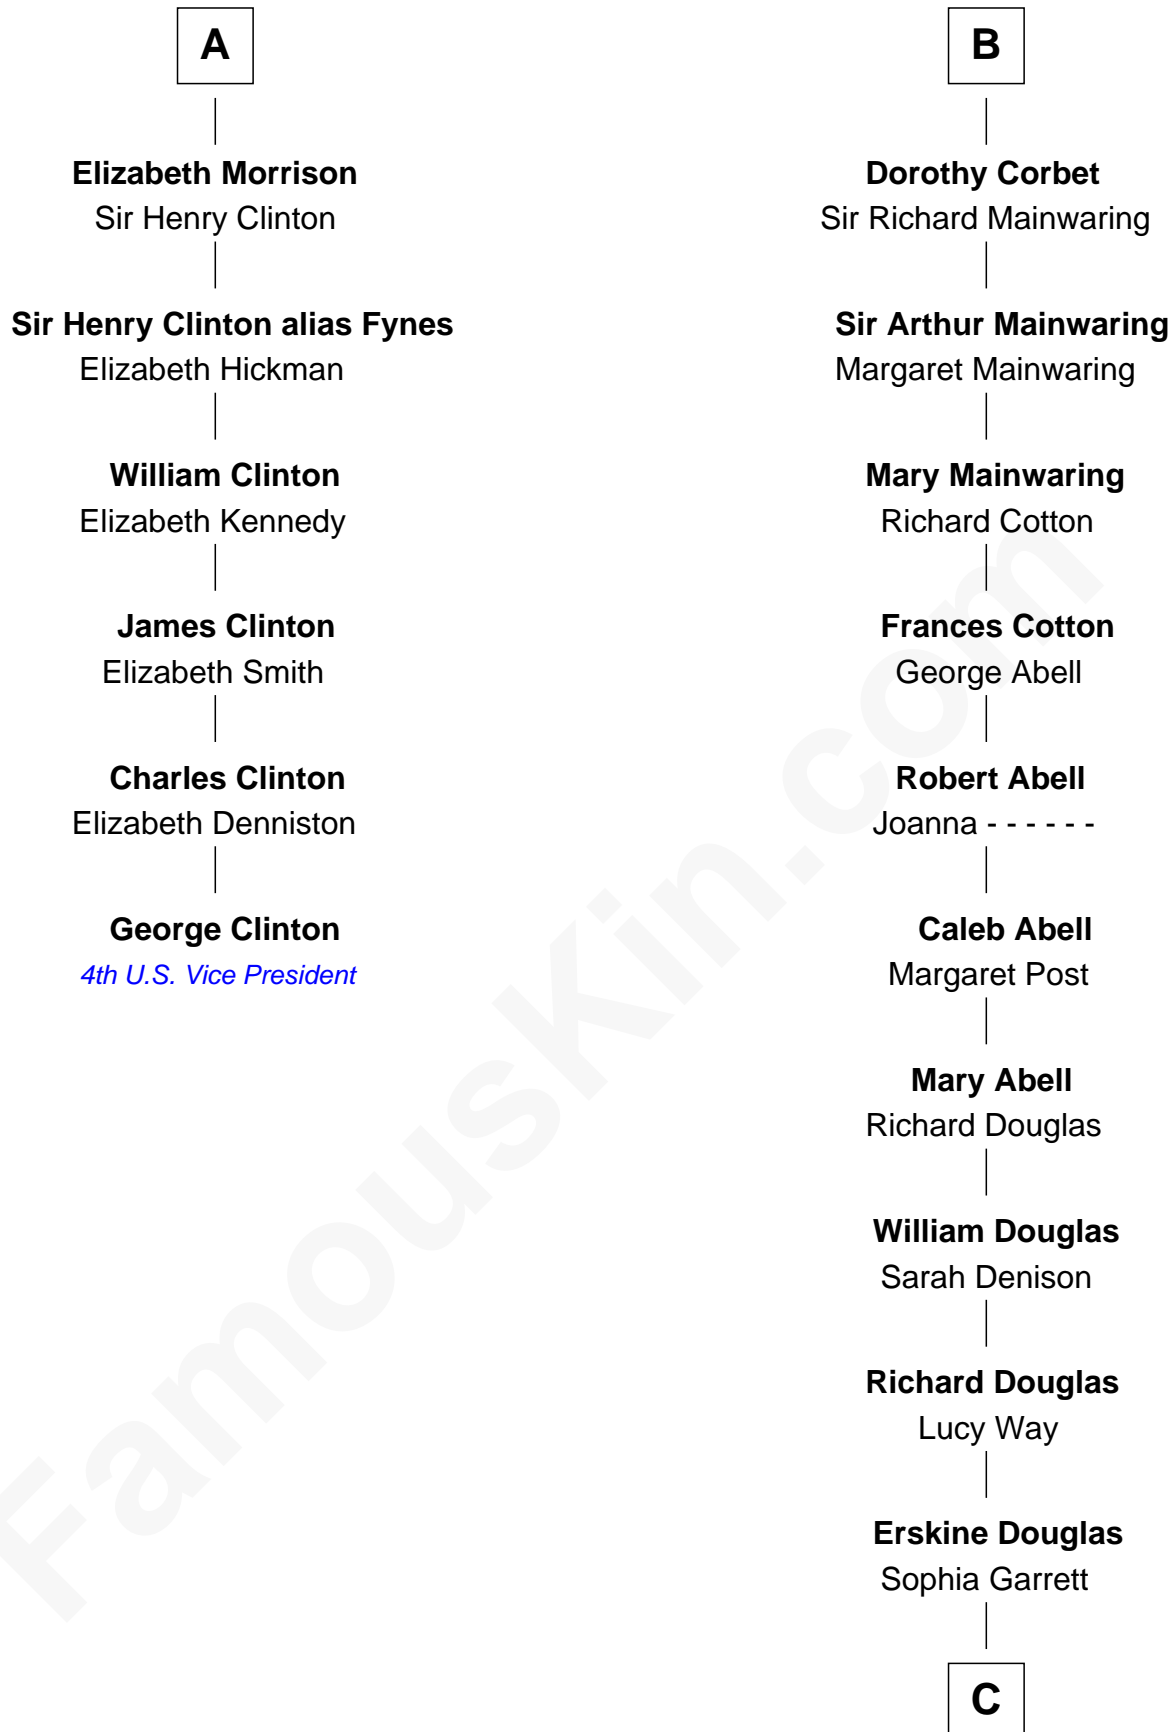

FamousKin.com Relationship Chart of

George Clinton

4th U.S. Vice President

12th cousin 7 times removed of

Melvyn Douglas

Movie Actor

Ralph de Stafford

Margaret de Audley

John de Ferrers

Robert de Ferrers

Margaret Despencer

Sir Edmund Ferrers

Ellen Roche

Sir William Ferrers

Elizabeth Belknap

Anne Ferrers

Sir Walter Devereux

Elizabeth Devereux

Sir Richard Corbet

Sir Robert Corbet

Elizabeth Vernon

B

C

Emma Jane Douglas

Col. George Taliaferro Shackelford

Lena Priscilla Shackelford

Edouard Gregory Hesselberg

Melvyn Douglas

Movie Actor

FamousKin.com