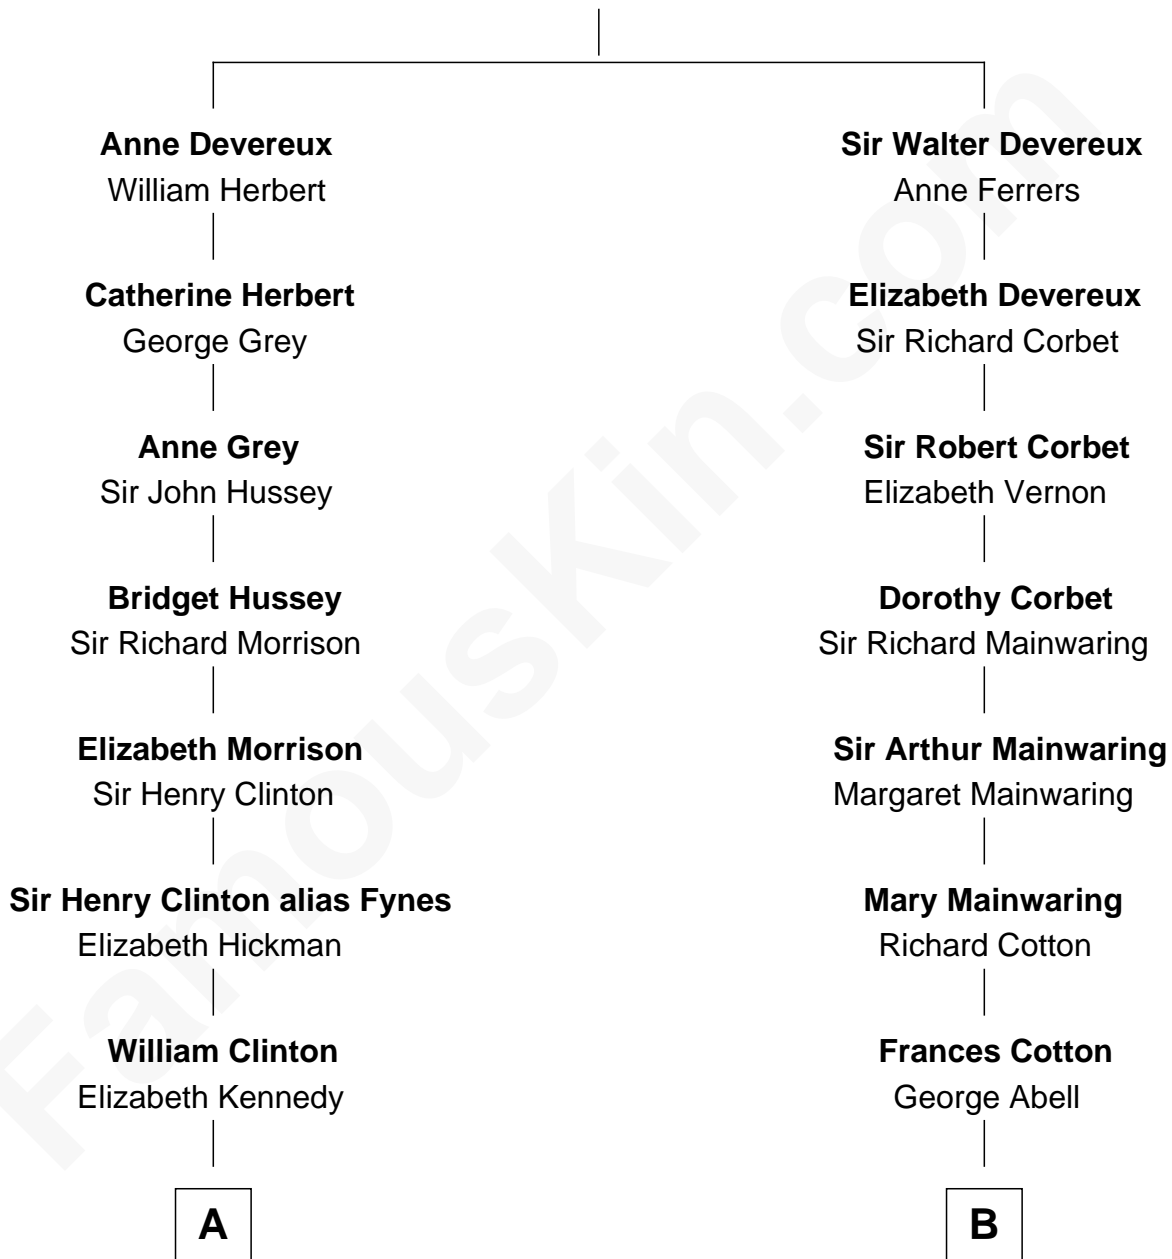

# FamousKin.com Relationship Chart of

**George Clinton**

*4th U.S. Vice President*

9th cousin 6 times removed of

**Melvyn Douglas**

*Movie Actor*

**Sir Walter Devereux**

Elizabeth Merbery

**A**

**James Clinton**  
Elizabeth Smith

**Charles Clinton**  
Elizabeth Denniston

**George Clinton**  
*4th U.S. Vice President*

**B**

**Robert Abell**  
Joanna - - - - -

**Caleb Abell**  
Margaret Post

**Mary Abell**  
Richard Douglas

**William Douglas**  
Sarah Denison

**Richard Douglas**  
Lucy Way

**Erskine Douglas**  
Sophia Garrett

**Emma Jane Douglas**  
Col. George Taliaferro Shackelford

**Lena Priscilla Shackelford**  
Edouard Gregory Hesselberg