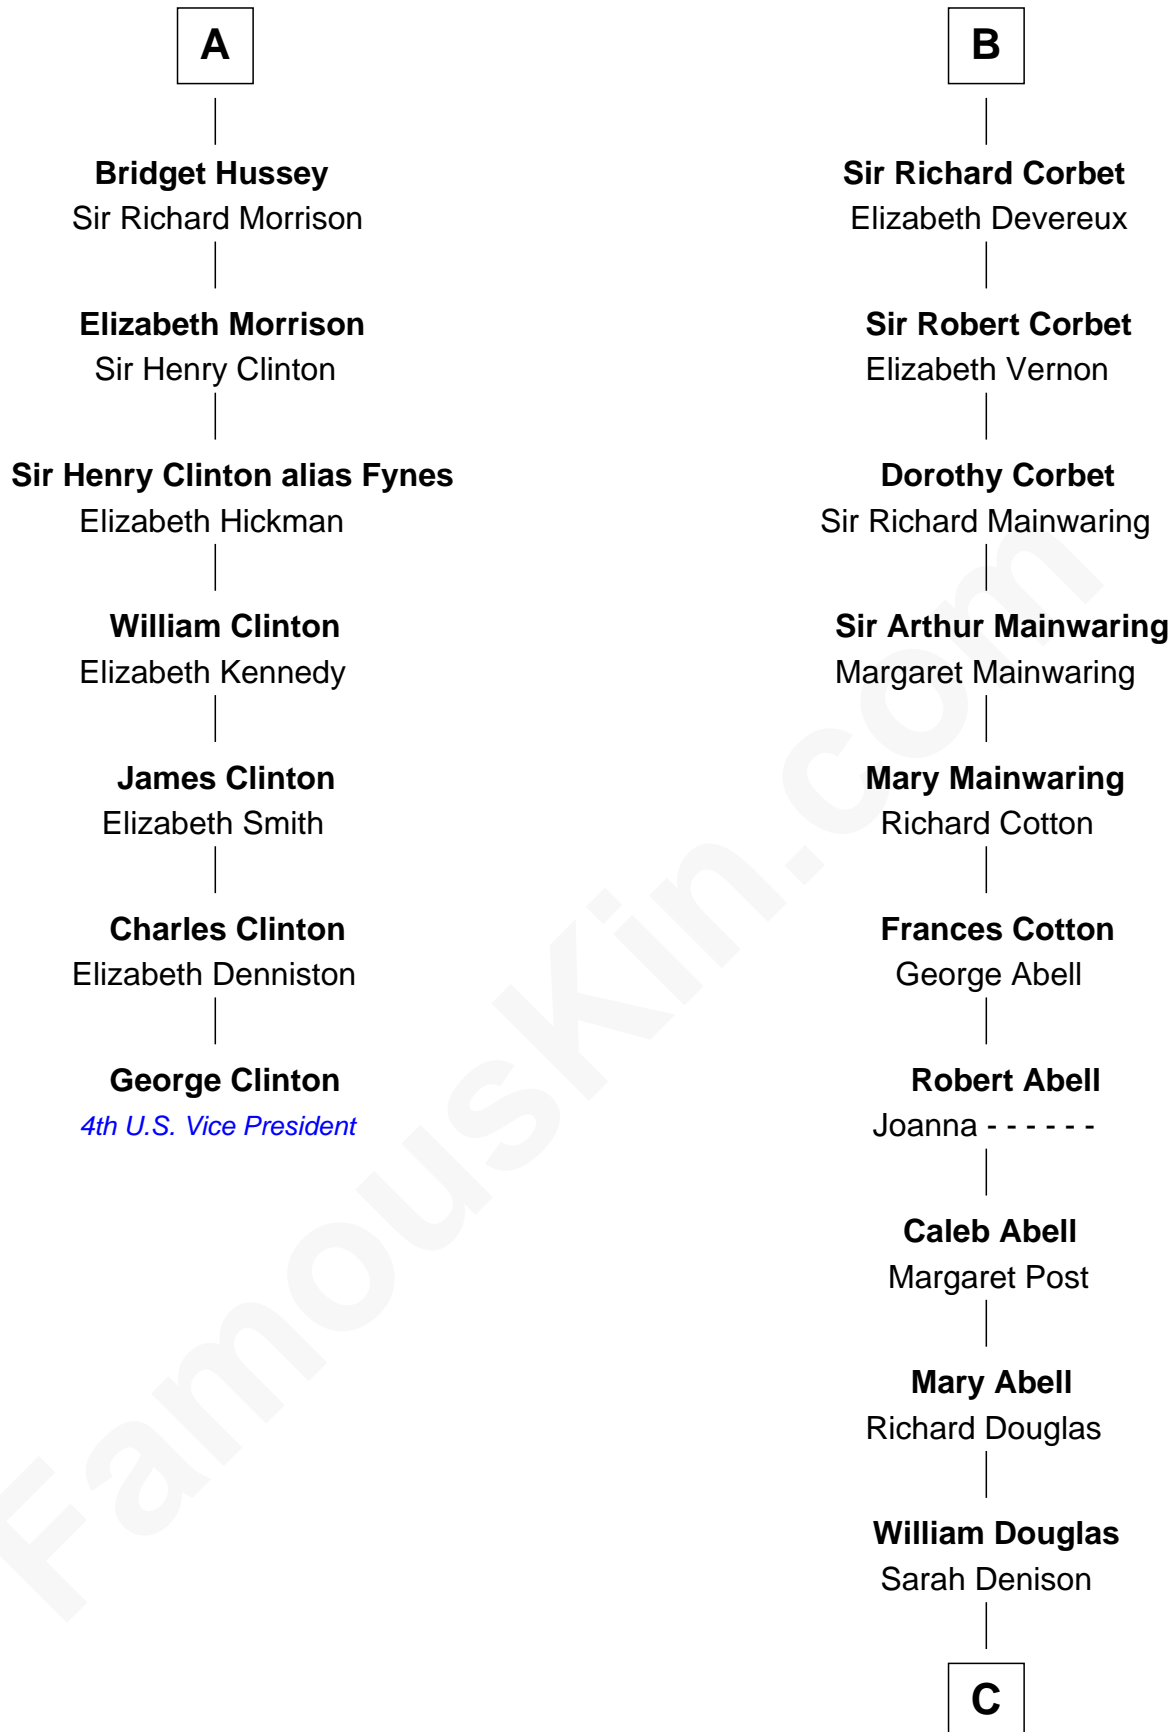

FamousKin.com Relationship Chart of

George Clinton

4th U.S. Vice President

13th cousin 8 times removed of

Melvyn Douglas

Movie Actor

C

Richard Douglas

Lucy Way

Erskine Douglas

Sophia Garrett

Emma Jane Douglas

Col. George Taliaferro Shackelford

Lena Priscilla Shackelford

Edouard Gregory Hesselberg

Melvyn Douglas