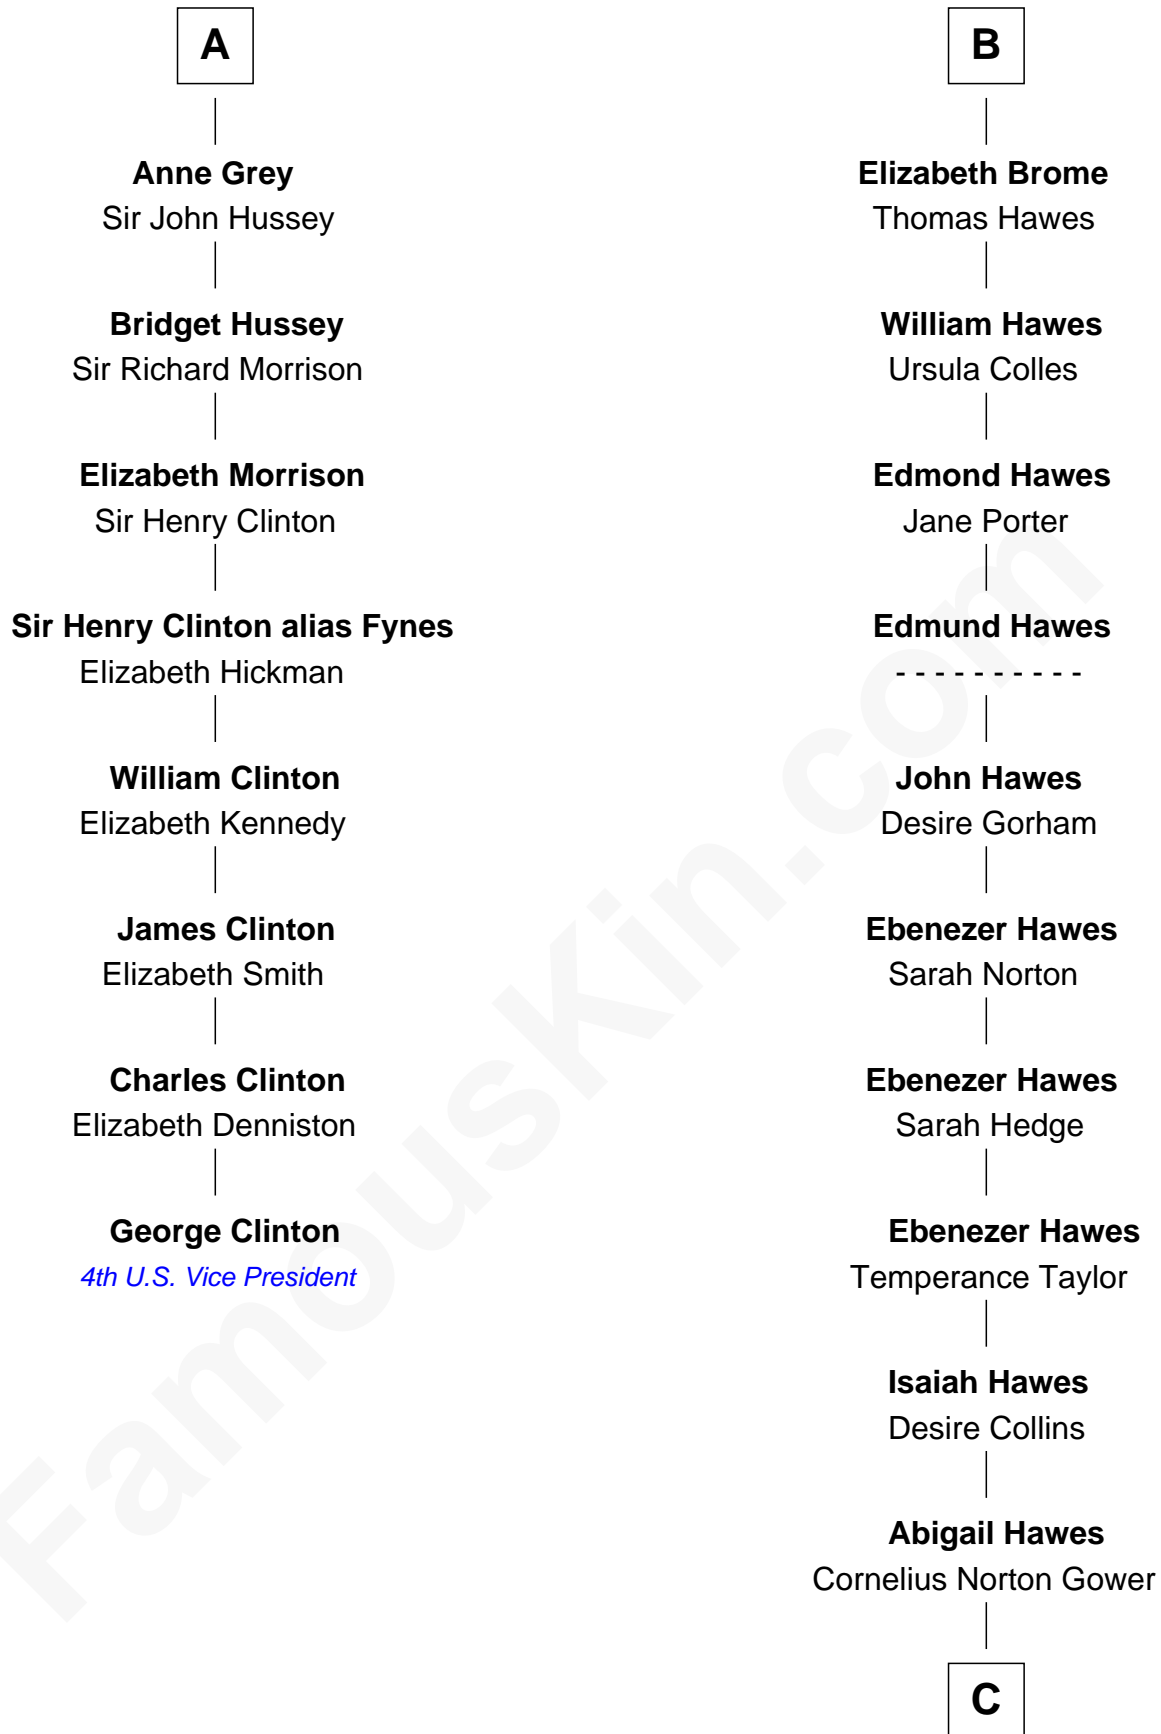

# FamousKin.com Relationship Chart of

**George Clinton**

*4th U.S. Vice President*

14th cousin 7 times removed of

**Sarah Palin**

*9th Governor of Alaska*

**Sir Robert de Ros**

Isabel de Aubeney

**C**

—  
**Arthur Collins Gower**

Mary Schmolz

—  
**James Carl Gower**

Cora Godfrey Strong

—  
**Helen Louise Gower**

Clement James Sheeran

—  
**Sarah Sheeran**

Charles Richard Heath

—  
**Sarah Palin**

*9th Governor of Alaska*

FamousKin.com