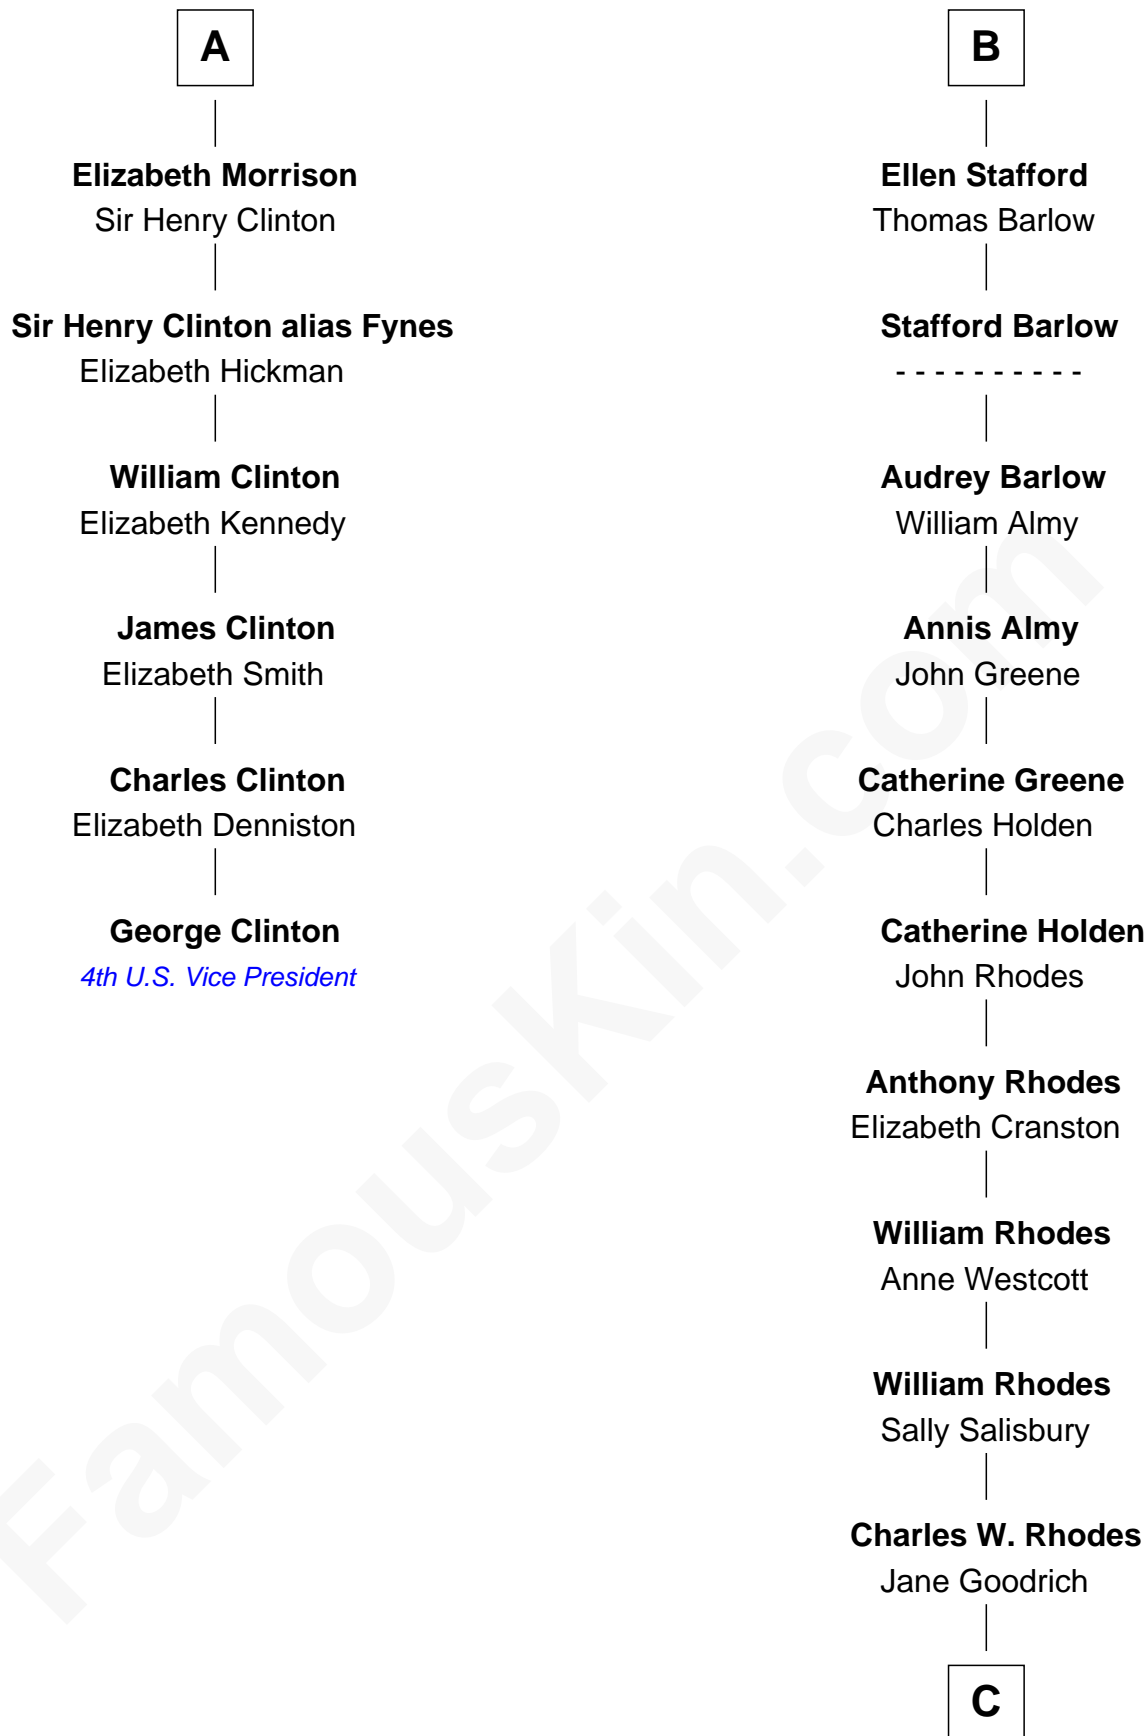

# FamousKin.com Relationship Chart of

**George Clinton**

*4th U.S. Vice President*

12th cousin 9 times removed of

**Sarah Palin**

*9th Governor of Alaska*

**C**

Alma Miranda Rhodes

James W. Heath

Charles R. Heath

Alice Adeline Oriel

Charles Francis Heath

Nellie Marie Brandt

Charles Richard Heath

Sarah Sheeran

**Sarah Palin**

*9th Governor of Alaska*

FamousKin.com