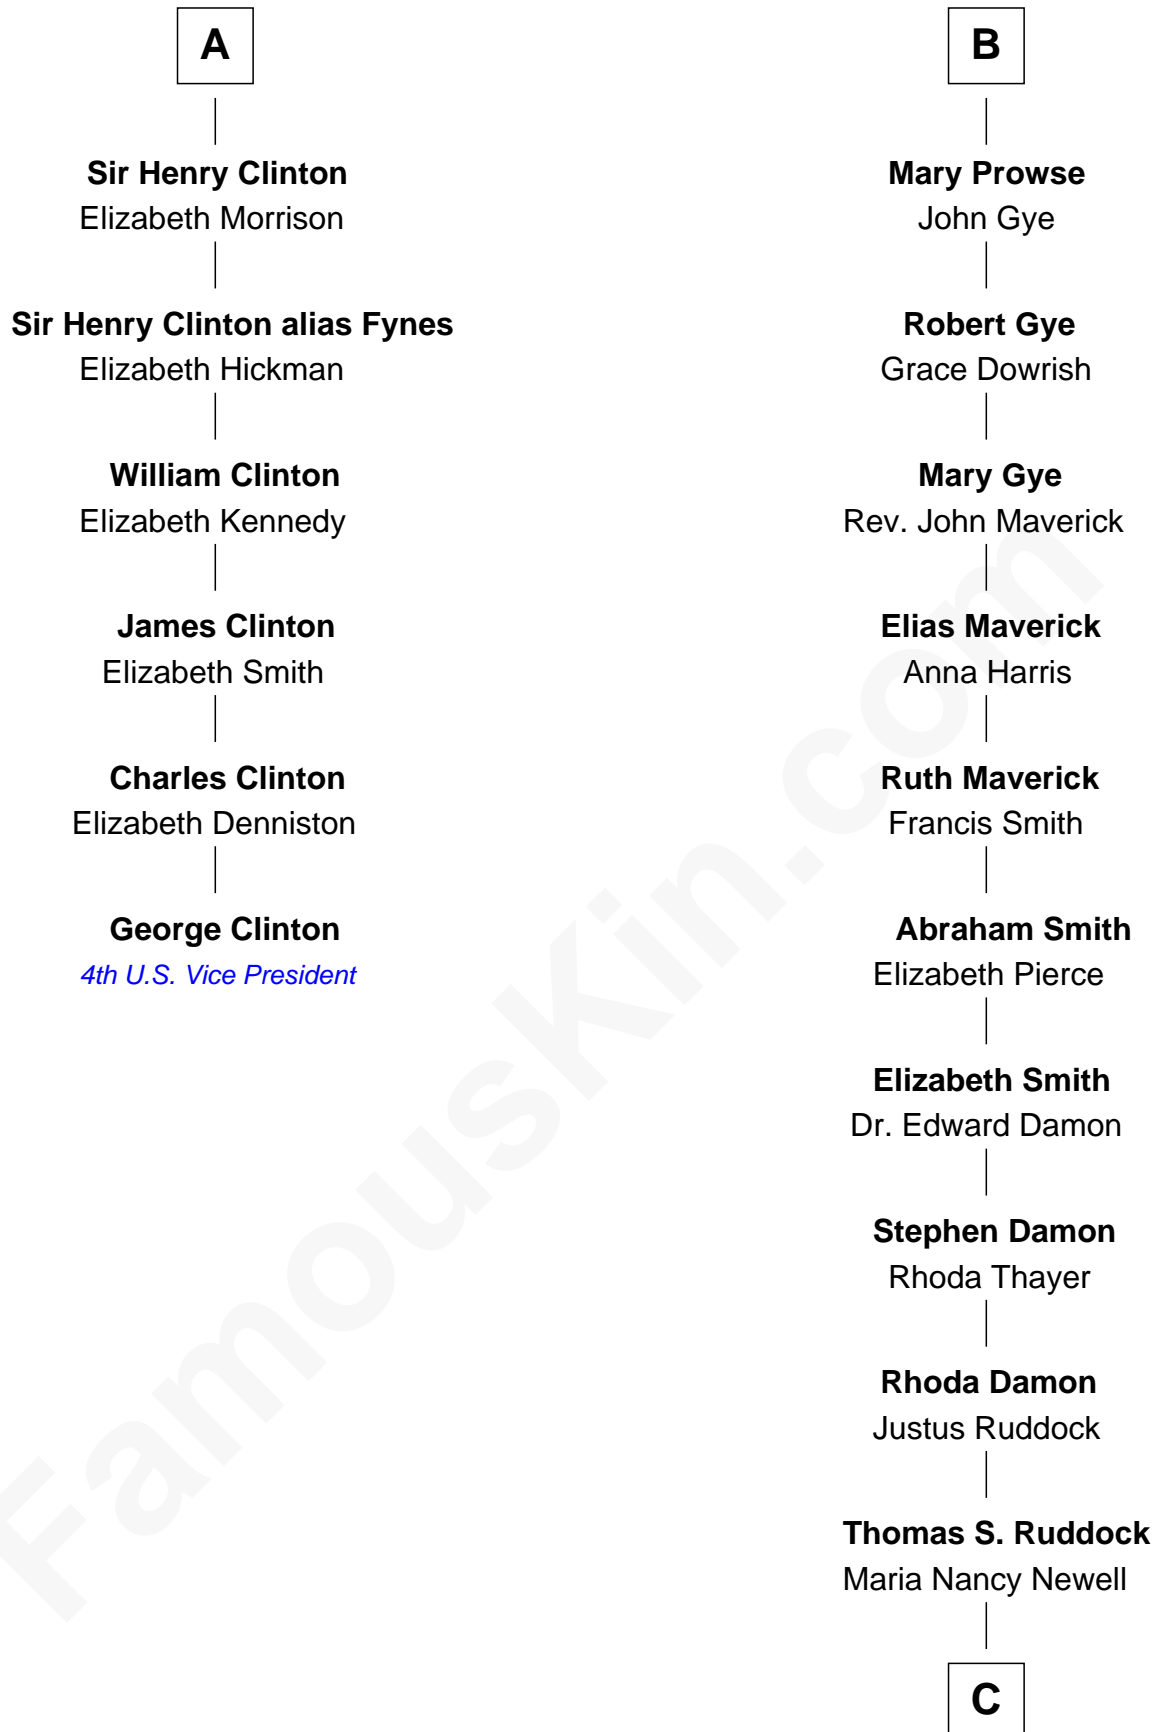

# FamousKin.com Relationship Chart of

**George Clinton**

*4th U.S. Vice President*

12th cousin 8 times removed of

**Sarah Palin**

*9th Governor of Alaska*

**Sir Maurice de Berkeley**

Eve la Zouche

John Maltravers

**Sir John Maltravers**

Gwenthin - - - - -

**Eleanor Maltravers**

John Fitzalan

**Joan Fitzalan**

Sir William Echyngham

**Joan Echyngham**

Sir John Bayntun

**Henry Bayntun**

- - - - -

**Jane Bayntun**

Thomas Prowse

**B**

**C**

—  
**May Belle Ruddock**  
Henry Charles Brandt

—  
**Nellie Marie Brandt**  
Charles Francis Heath

—  
**Charles Richard Heath**  
Sarah Sheeran

—  
**Sarah Palin**  
*9th Governor of Alaska*

FamousKin.com