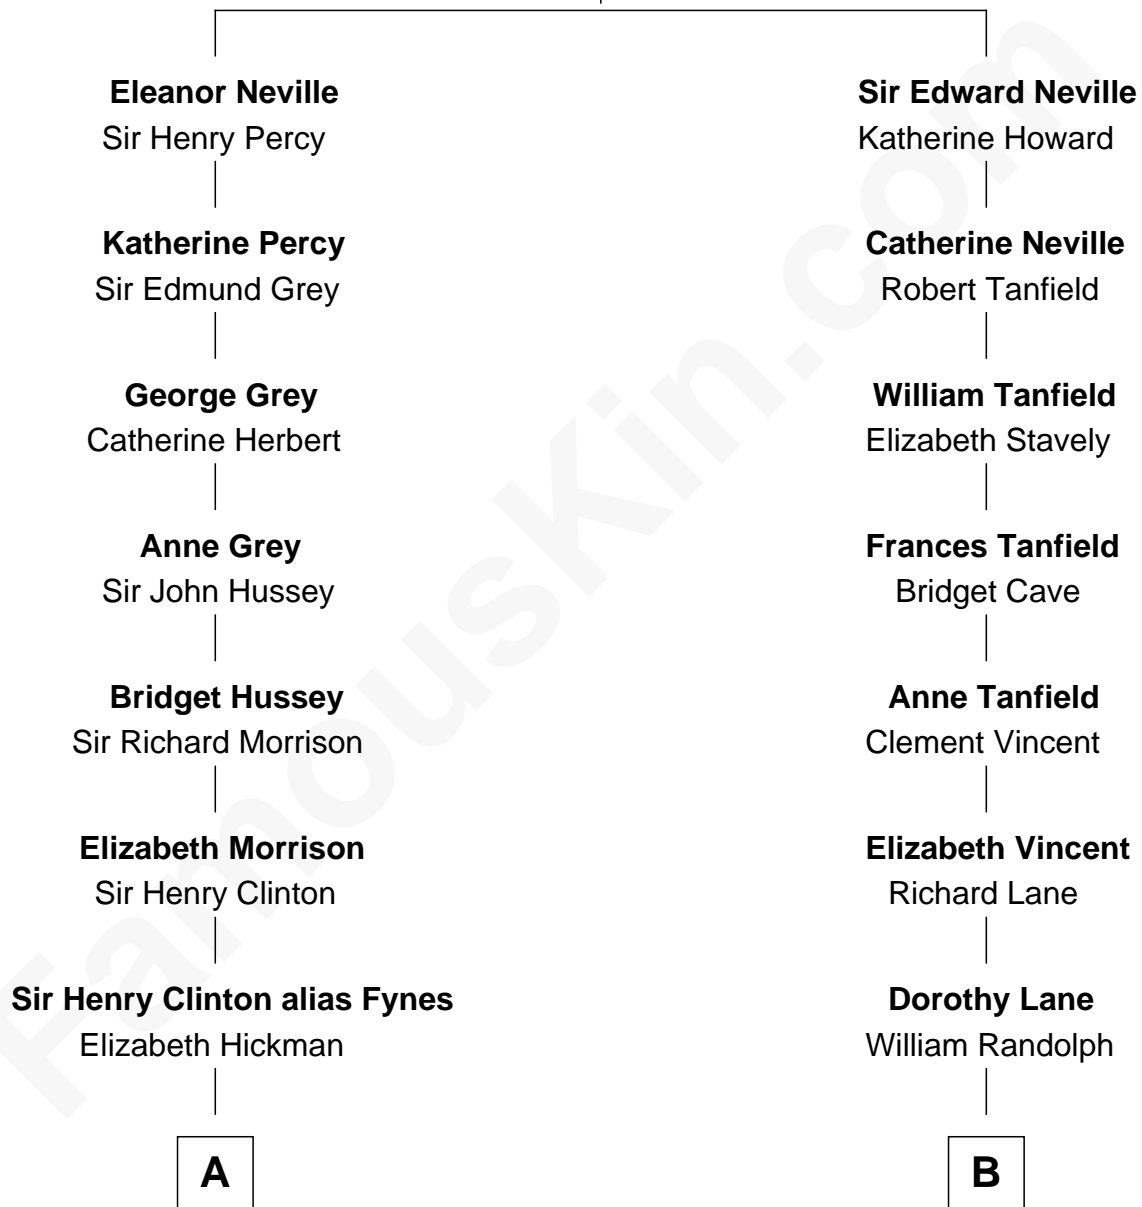

FamousKin.com Relationship Chart of

George Clinton

4th U.S. Vice President

10th cousin 1 time removed of

Thomas Jefferson

3rd U.S. President and Signer of the Declaration of Independence

Sir Ralph Neville

Joan Beaufort

A

William Clinton
Elizabeth Kennedy

James Clinton
Elizabeth Smith

Charles Clinton
Elizabeth Denniston

George Clinton
4th U.S. Vice President

B

Richard Randolph
Elizabeth Ryland

Col. William Randolph
Mary Isham

Isham Randolph
Jane Rogers

Jane Randolph
Peter Jefferson

Thomas Jefferson
3rd U.S. President

FamousKin.com