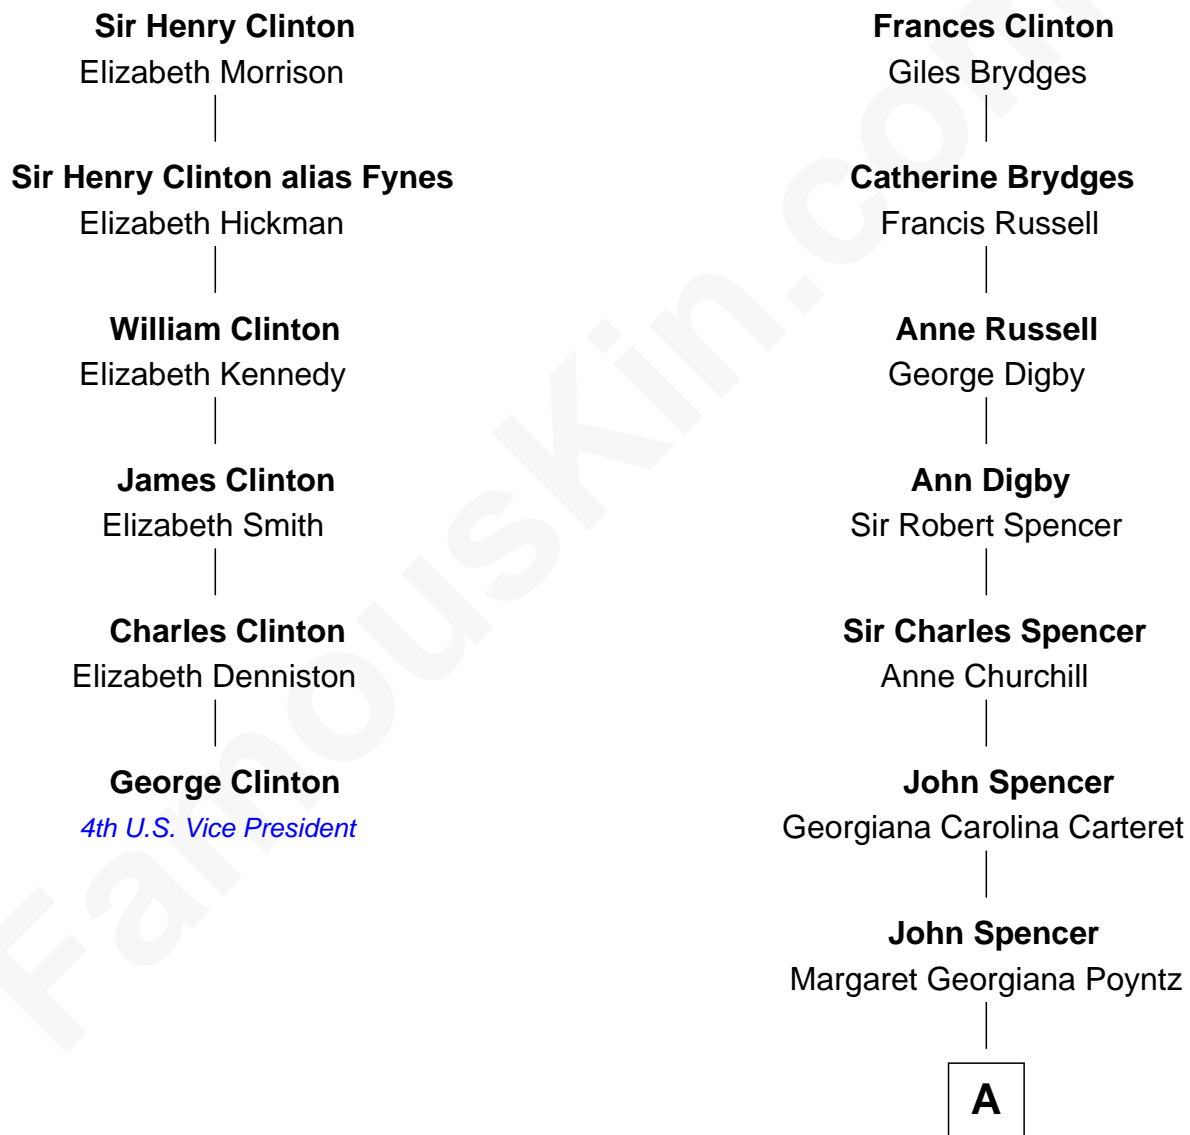

FamousKin.com Relationship Chart of

George Clinton

4th U.S. Vice President

5th cousin 7 times removed of

Princess Diana

Princess of Wales

Sir Edward Clinton

Ursula Stourton

A

George John Spencer

Lavina Bingham

Frederick Spencer

Adelaide Horatia Elizabeth Seymour

Charles Robert Spencer

Margaret Baring

Albert Edward John Spencer

Cynthia Elinor Beatrix Hamilton

Edward John Spencer

Frances Ruth Burke Roche

Princess Diana

Princess of Wales

FamousKin.com