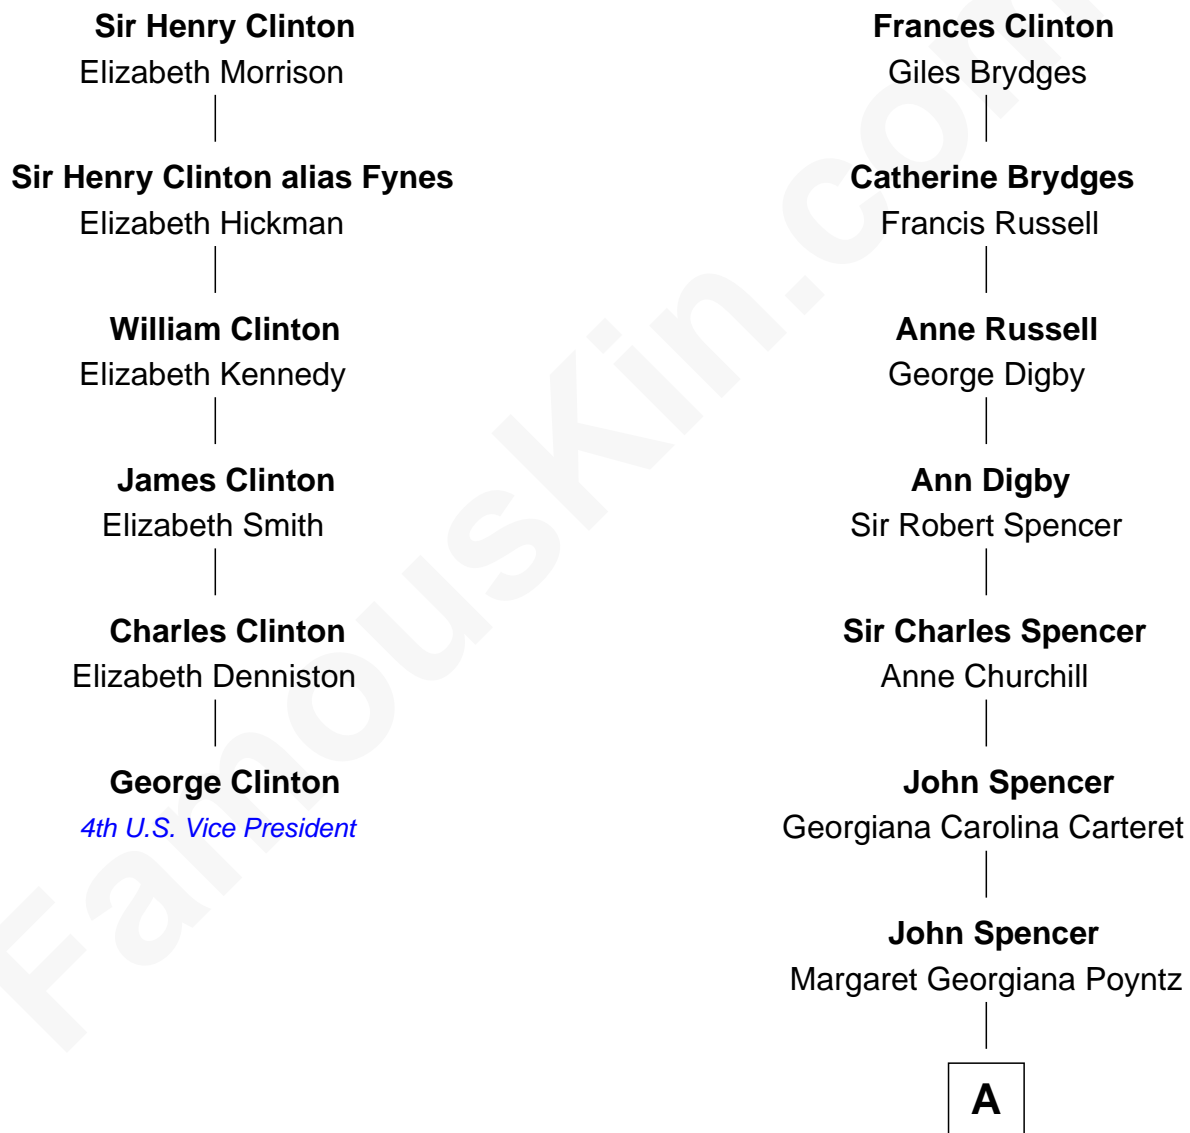

FamousKin.com Relationship Chart of

George Clinton

4th U.S. Vice President

5th cousin 8 times removed of

Prince William

Prince of Wales

Sir Edward Clinton

Ursula Stourton

A

George John Spencer

Lavina Bingham

Frederick Spencer

Adelaide Horatia Elizabeth Seymour

Charles Robert Spencer

Margaret Baring

Albert Edward John Spencer

Cynthia Elinor Beatrix Hamilton

Edward John Spencer

Frances Ruth Burke Roche

Princess Diana Frances Spencer

Charles III, King of the United Kingdom

Prince William

Prince of Wales