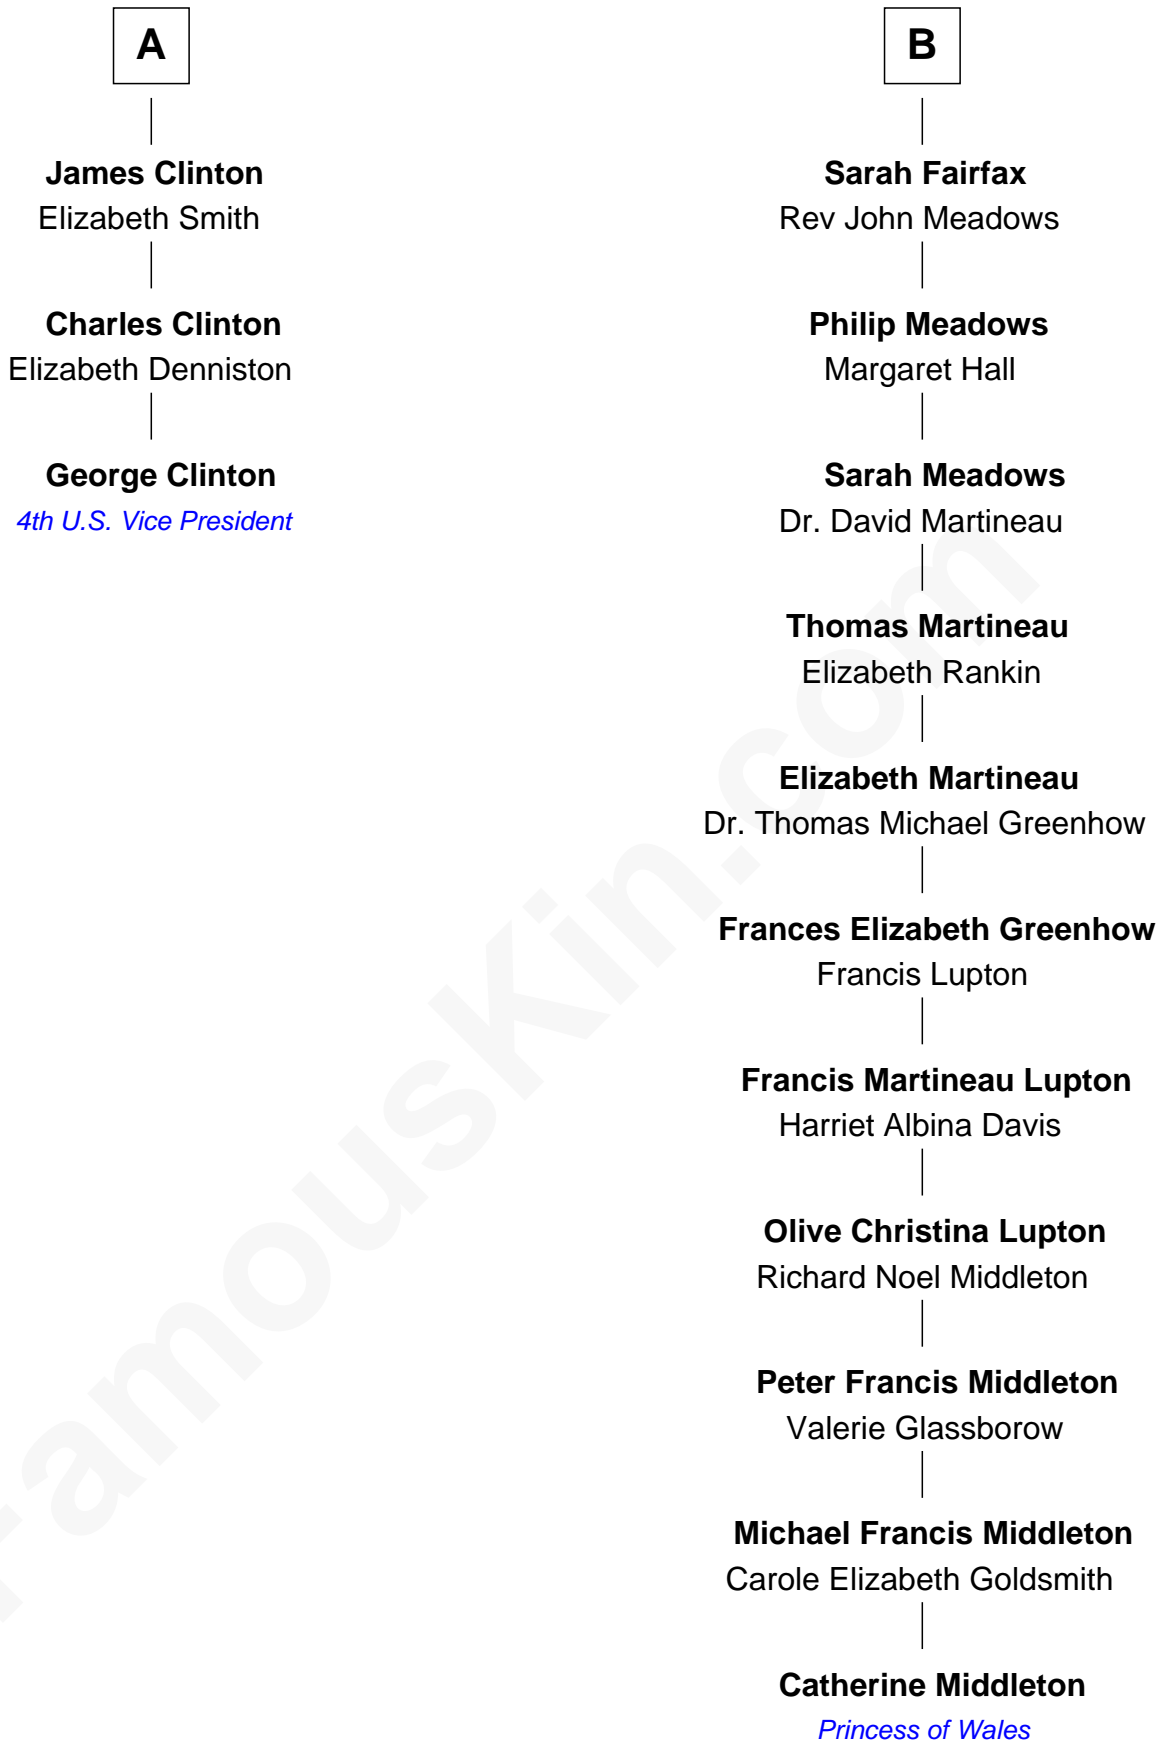

FamousKin.com Relationship Chart of

George Clinton

4th U.S. Vice President

9th cousin 8 times removed of

Catherine Middleton

Princess of Wales

Sir Henry Percy
Eleanor Neville

Katherine Percy
Sir Edmund Grey

George Grey
Catherine Herbert

Anne Grey
Sir John Hussey

Bridget Hussey
Sir Richard Morrison

Elizabeth Morrison
Sir Henry Clinton

Sir Henry Clinton alias Fynes
Elizabeth Hickman

William Clinton
Elizabeth Kennedy

A

Sir Henry Percy
Eleanor Poynings

Margaret Percy
Sir William Gascoigne

Agnes Gascoigne
Sir Thomas Fairfax

William Fairfax

John Fairfax
Mary Birch

Rev. Benjamin Fairfax
Sarah Galliard

Benjamin Fairfax
Bridget Stringer

B

Catherine Middleton photo by [Pat Pilon](#) ([CC BY 2.0](#))