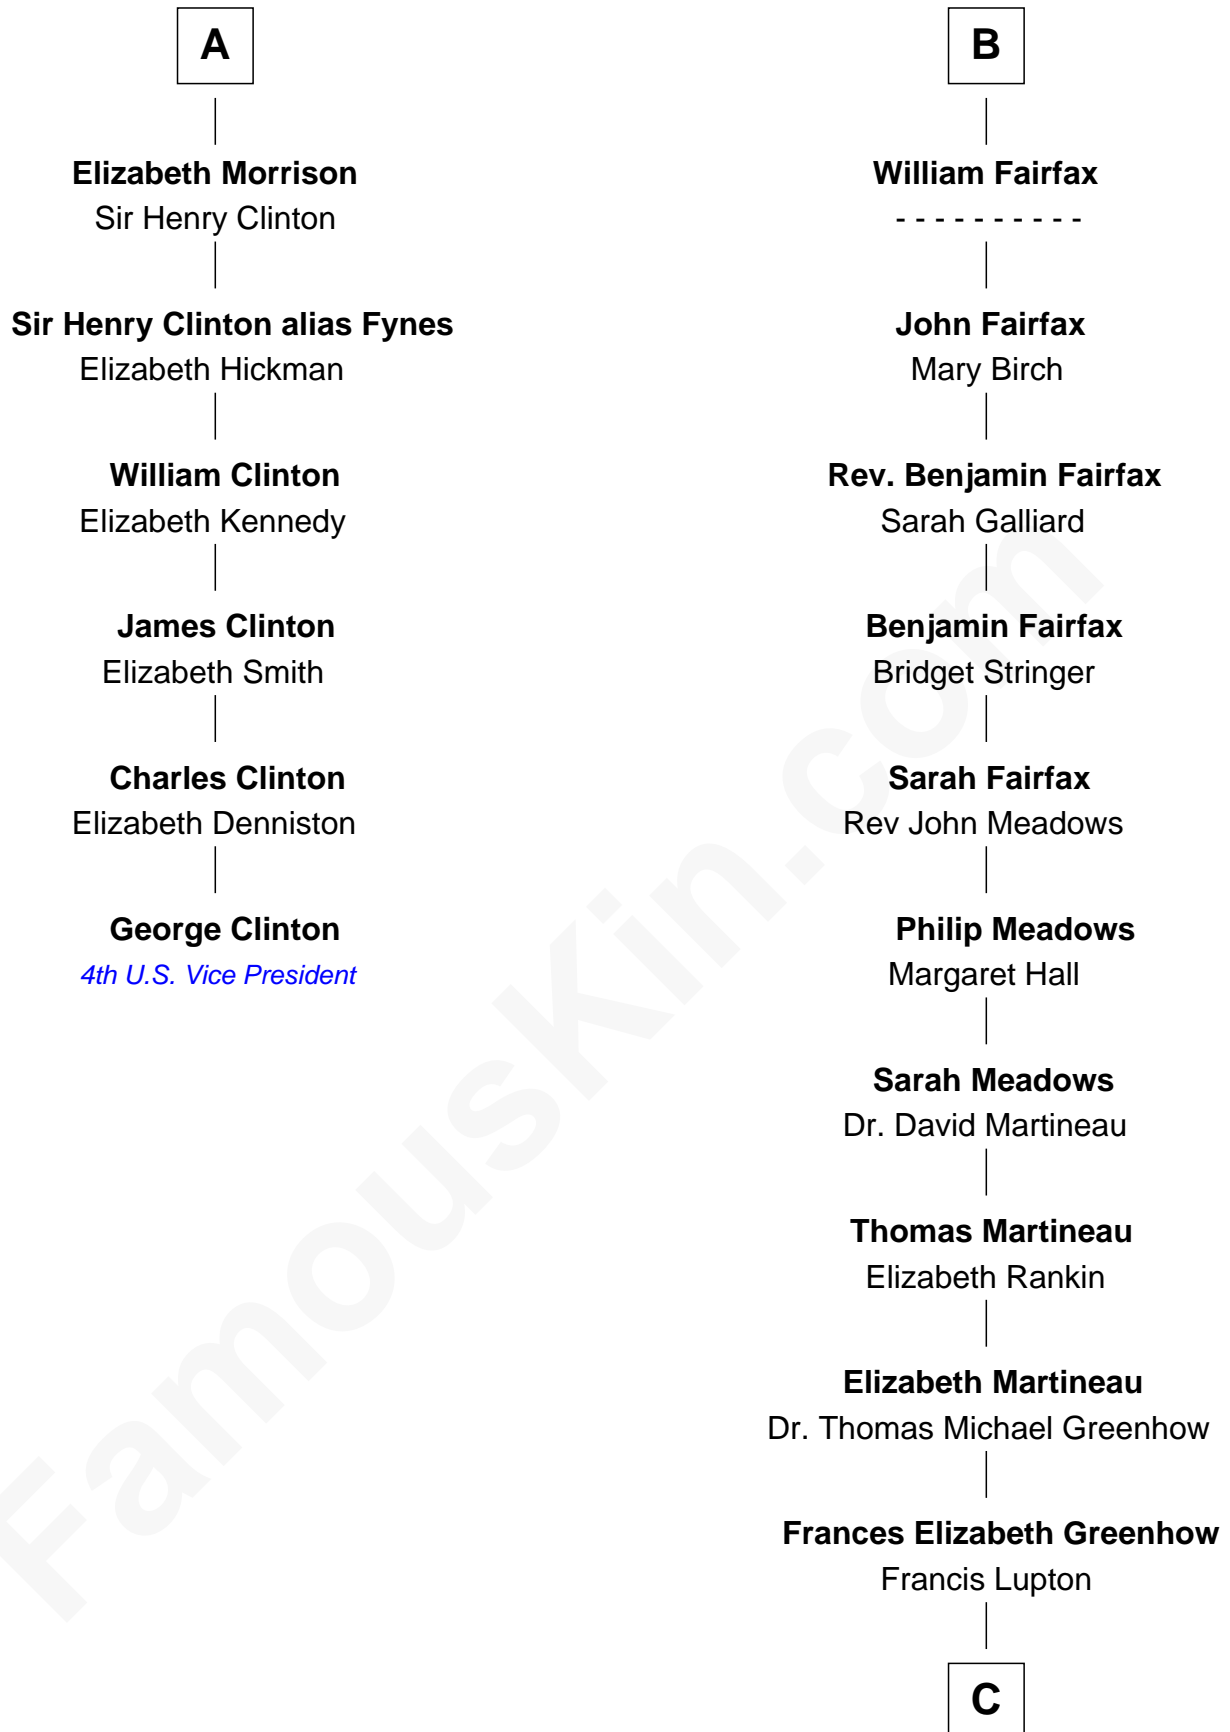

FamousKin.com Relationship Chart of

George Clinton

4th U.S. Vice President

12th cousin 9 times removed of

Catherine Middleton

Princess of Wales

Ralph de Stafford

Margaret de Audley

Sir William Gascoigne

Sir William Gascoigne

Margaret Percy

Agnes Gascoigne

Sir Thomas Fairfax

B

C

Francis Martineau Lupton

Harriet Albina Davis

Olive Christina Lupton

Richard Noel Middleton

Peter Francis Middleton

Valerie Glassborow

Michael Francis Middleton

Carole Elizabeth Goldsmith

Catherine Middleton