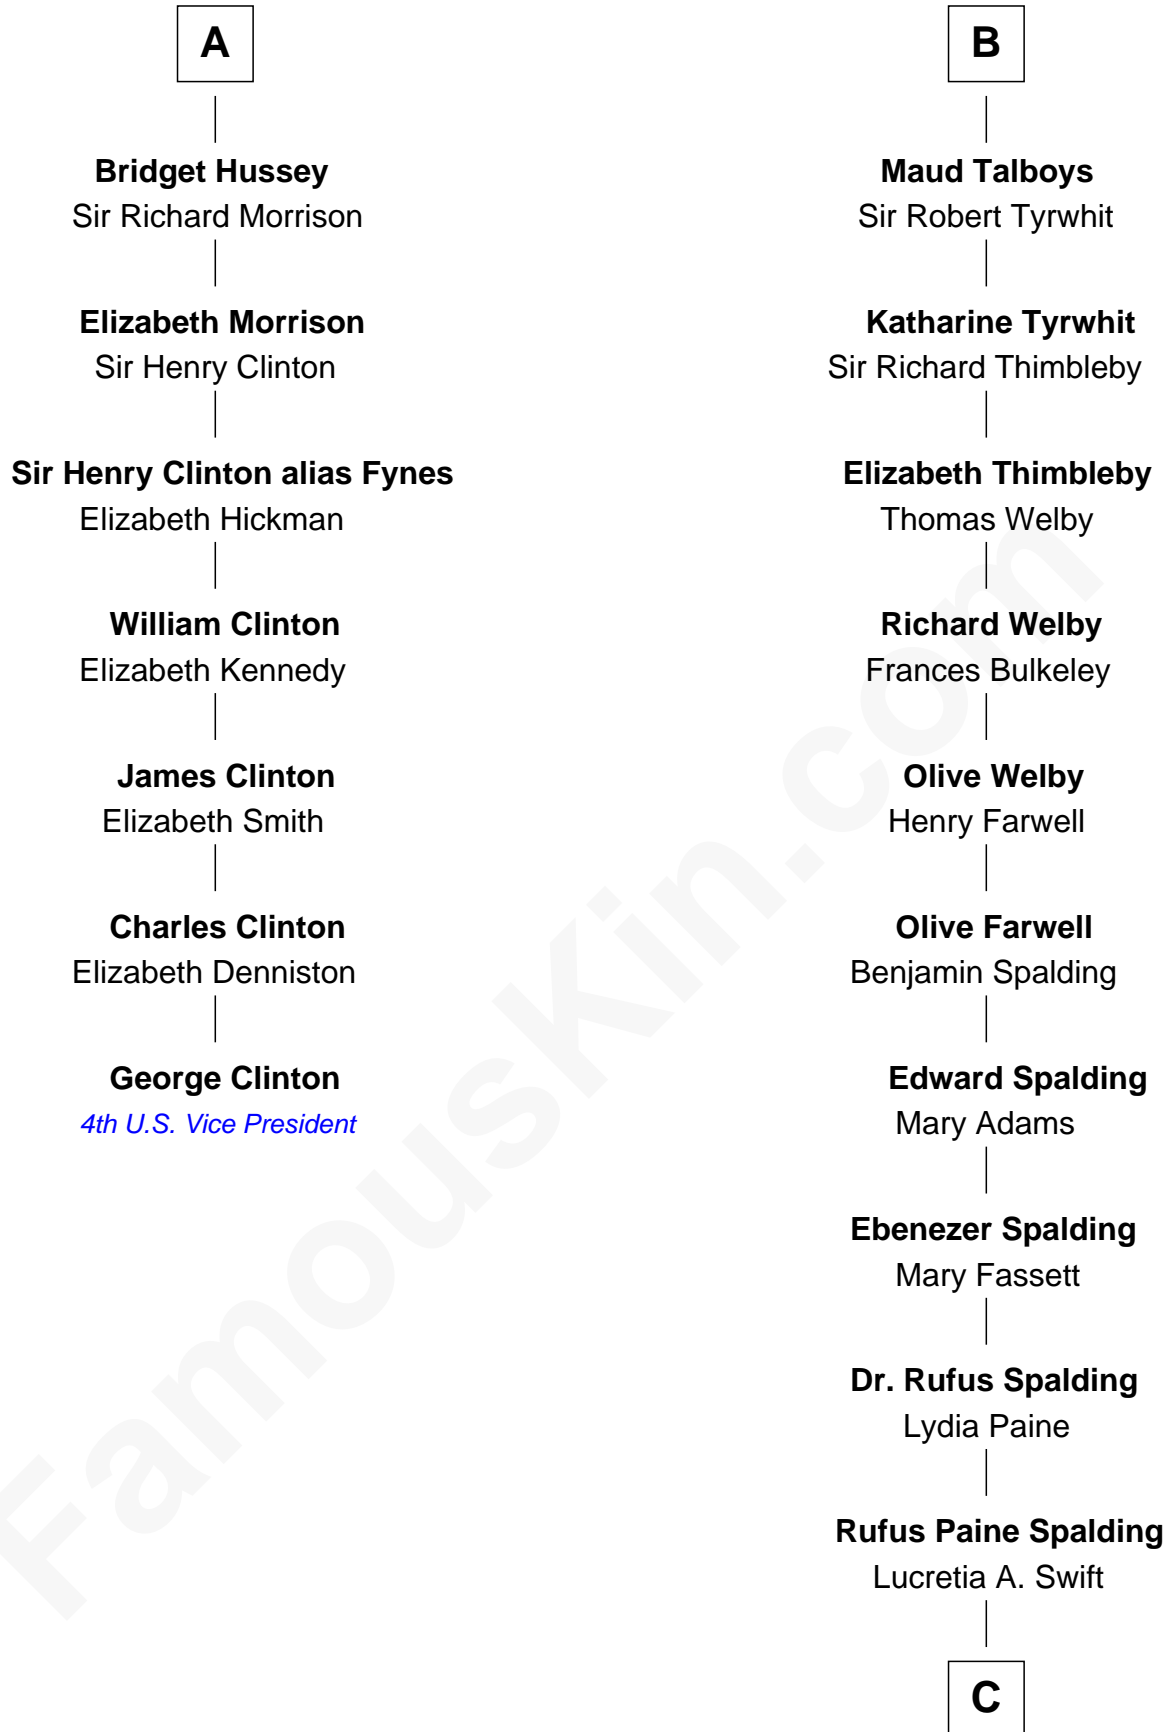

FamousKin.com Relationship Chart of

George Clinton

4th U.S. Vice President

13th cousin 5 times removed of

William Rufus Day

36th U.S. Secretary of State

Henry Plantagenet

Maud de Chaworth

Sir Edmund Grey

Katherine Percy

George Grey

Catherine Herbert

Anne Grey

Sir John Hussey

A

Joan of Lancaster

John de Mowbray

John de Mowbray

Elizabeth de Segrave

Joan de Mowbray

Sir Thomas Grey

Maud Grey

Sir Robert Ogle

Anne Ogle

Sir William Heron

Elizabeth Heron

Sir John Heron

Elizabeth Heron

Sir Robert Talboys

B

C

Emily Swift Spalding
Luther Day