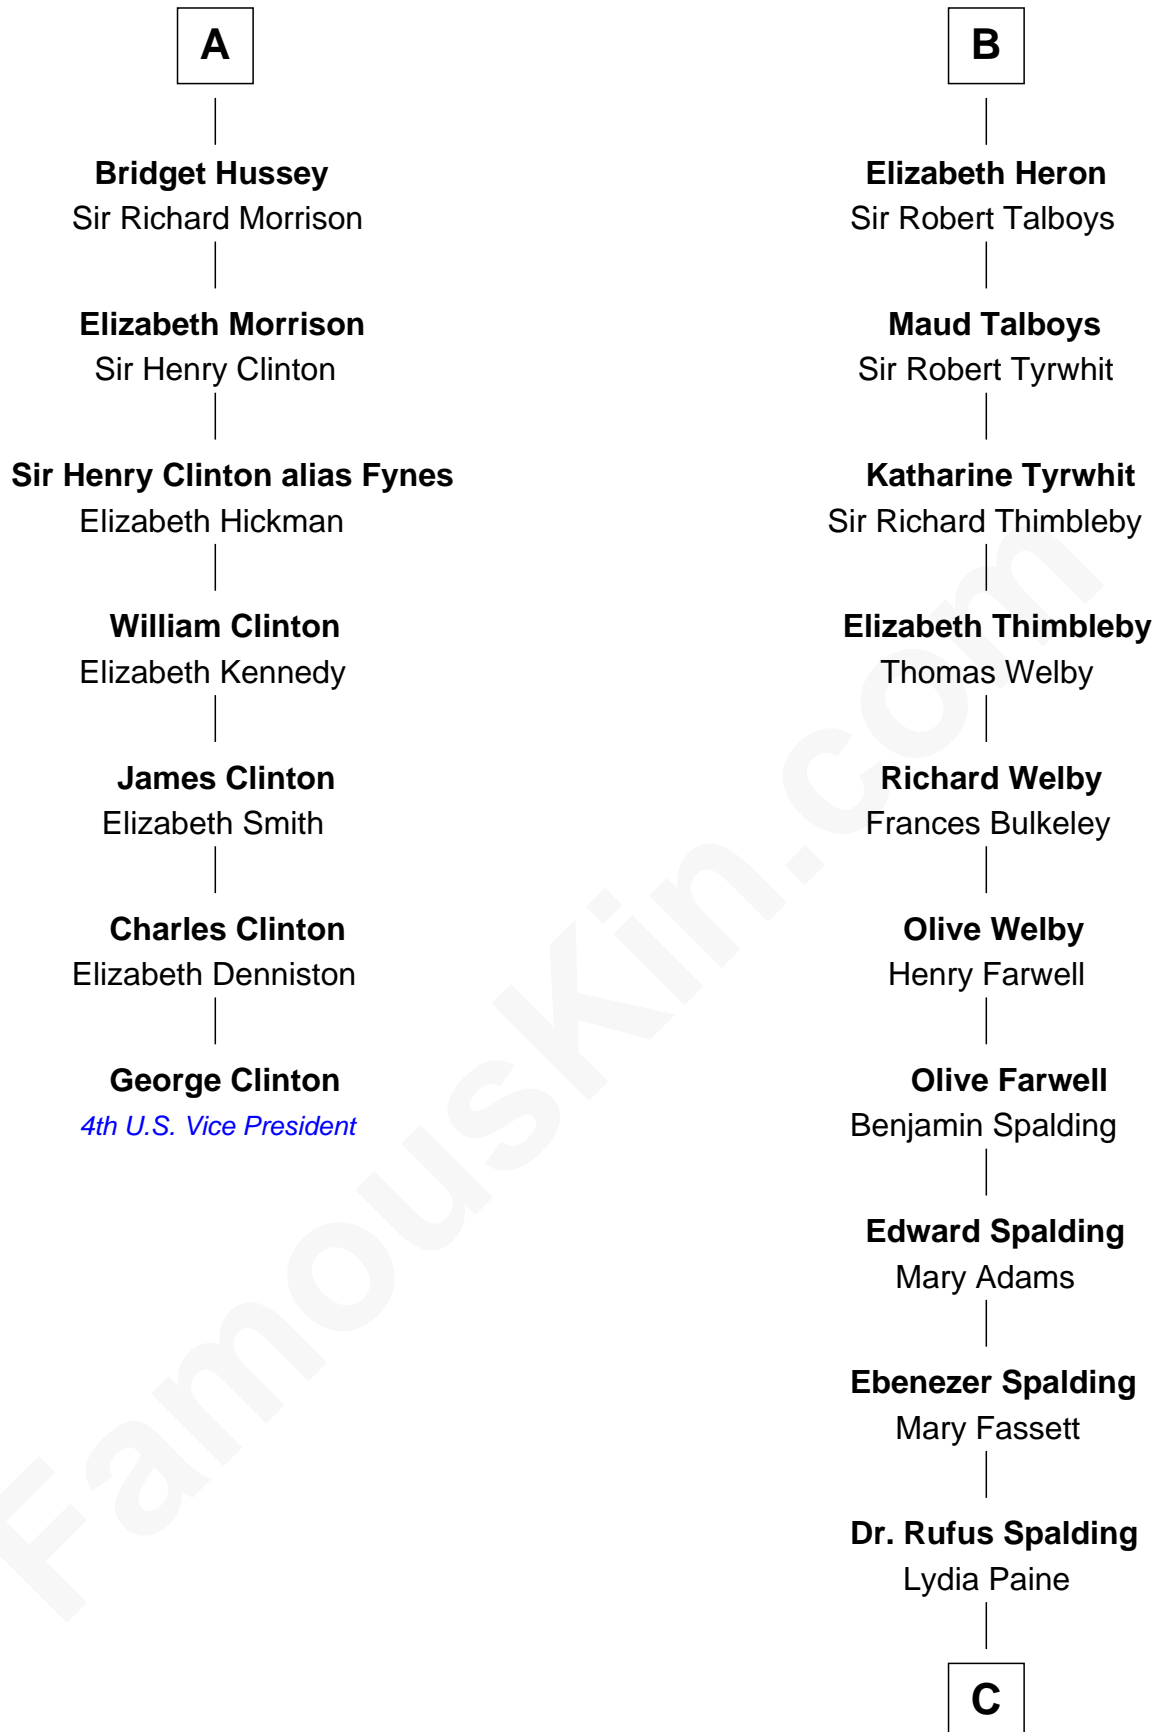

FamousKin.com Relationship Chart of

George Clinton

4th U.S. Vice President

13th cousin 6 times removed of

William Rufus Day

36th U.S. Secretary of State

C

—
Rufus Paine Spalding

Lucretia A. Swift

—
Emily Swift Spalding

Luther Day

—
William Rufus Day

36th U.S. Secretary of State

FamousKin.com