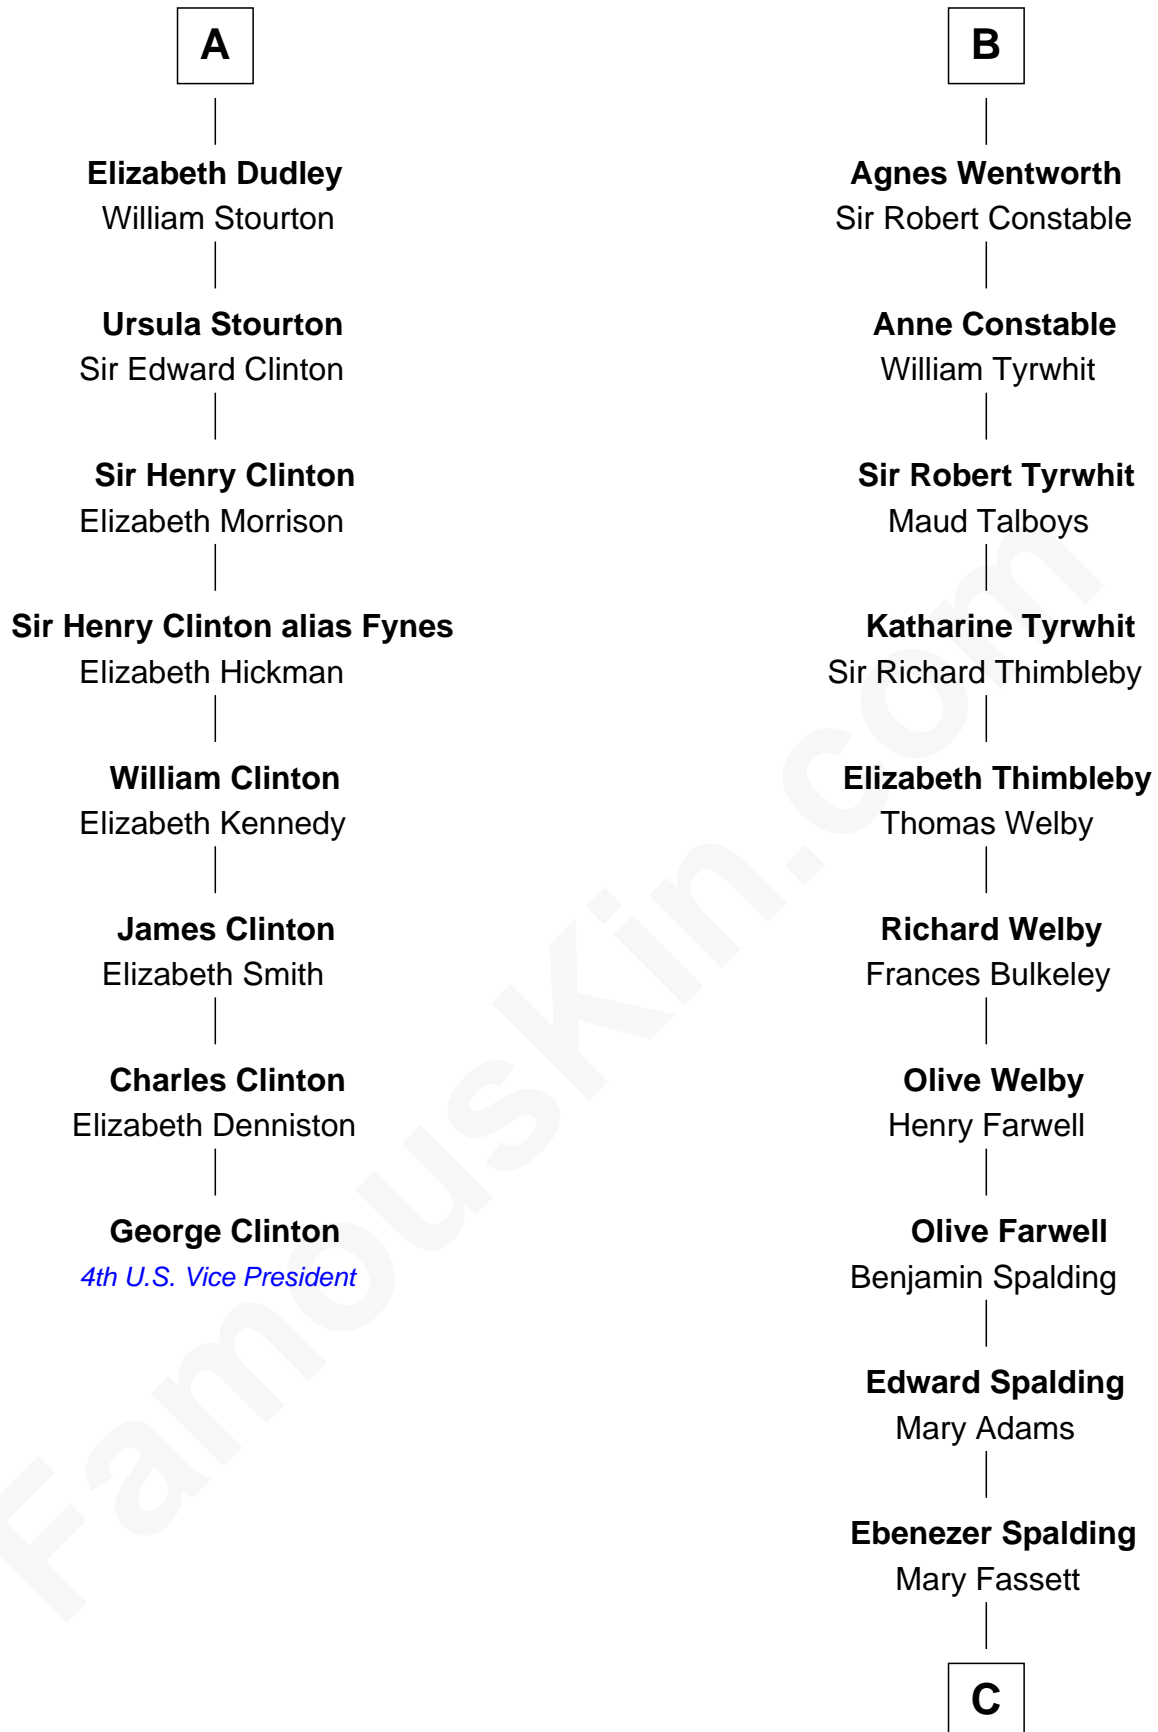

FamousKin.com Relationship Chart of

George Clinton

4th U.S. Vice President

14th cousin 6 times removed of

William Rufus Day

36th U.S. Secretary of State

Sir William de Ferrers

*with wife
Margaret de Quincy*

*with wife
Sibyl Marshal*

Joan de Ferrers
Sir Thomas de Berkeley

Isabel de Ferrers
Sir Reynold de Mohun

Sir Maurice de Berkeley
Eve la Zouche

Isabel de Mohun
Sir Edmund Deincourt

Thomas de Berkeley
Katherine de Clyvedon

John Deincourt

Sir John Berkeley
Elizabeth Betteshorne

Sir William Deincourt
Milicent la Zouche

Elizabeth Berkeley
Sir John Sutton

Margaret Deincourt
Sir Robert de Tibetot

Sir John Sutton Dudley
Elizabeth Bramshot

Elizabeth de Tibetot
Sir Philip le Despencer

Edmund Dudley
Elizabeth Grey

Margery Despencer
Sir Roger Wentworth

A

B

C

—
Dr. Rufus Spalding

Lydia Paine