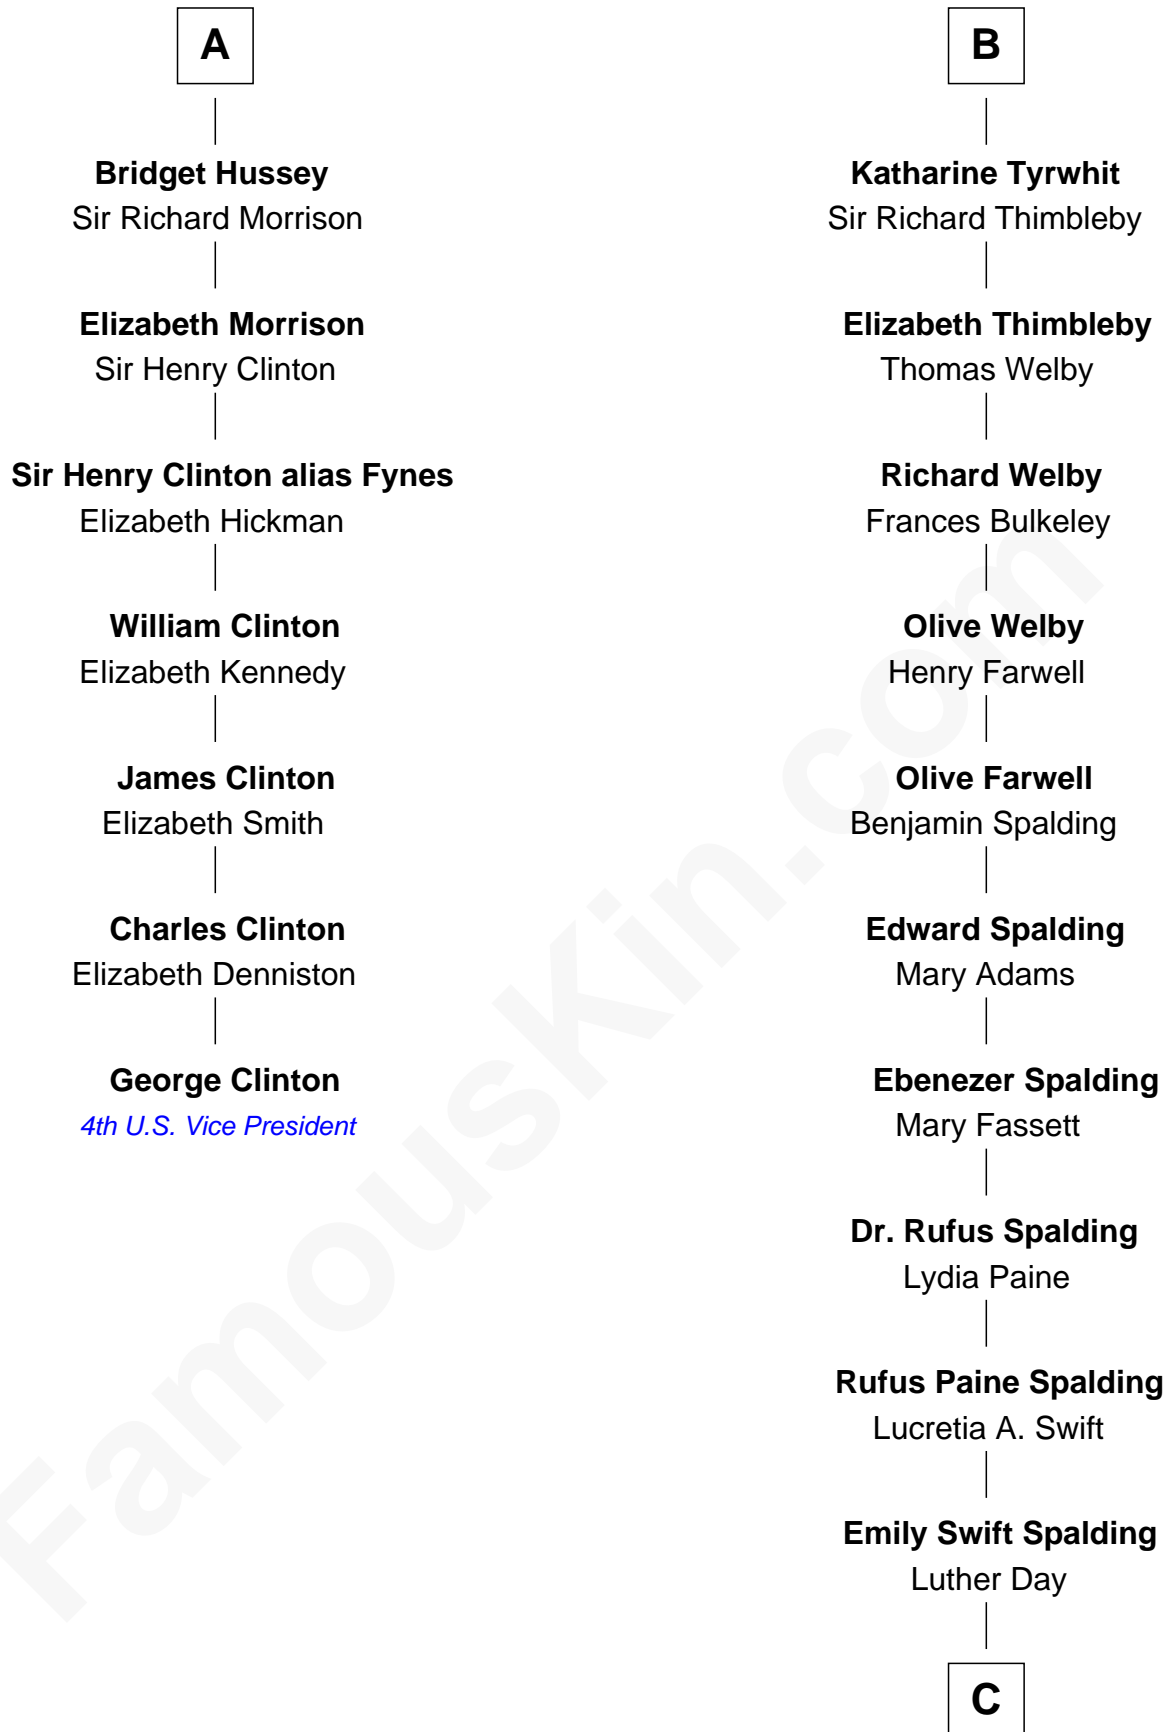

FamousKin.com Relationship Chart of

George Clinton

4th U.S. Vice President

13th cousin 8 times removed of

Anna Gunn

TV and Movie Actress

Bartholomew de Badlesmere

Margaret de Clare

Sir Edmund Grey

Katherine Percy

George Grey

Catherine Herbert

Anne Grey

Sir John Hussey

A

Margaret de Badlesmere

Sir John de Tivetot

Sir Robert de Tivetot

Margaret Deincourt

Elizabeth de Tivetot

Sir Philip le Despencer

Margery Despencer

Sir Roger Wentworth

Agnes Wentworth

Sir Robert Constable

Anne Constable

William Tyrwhit

Sir Robert Tyrwhit

Maud Talboys

B

C

William Rufus Day
Mary Elizabeth Schaefer