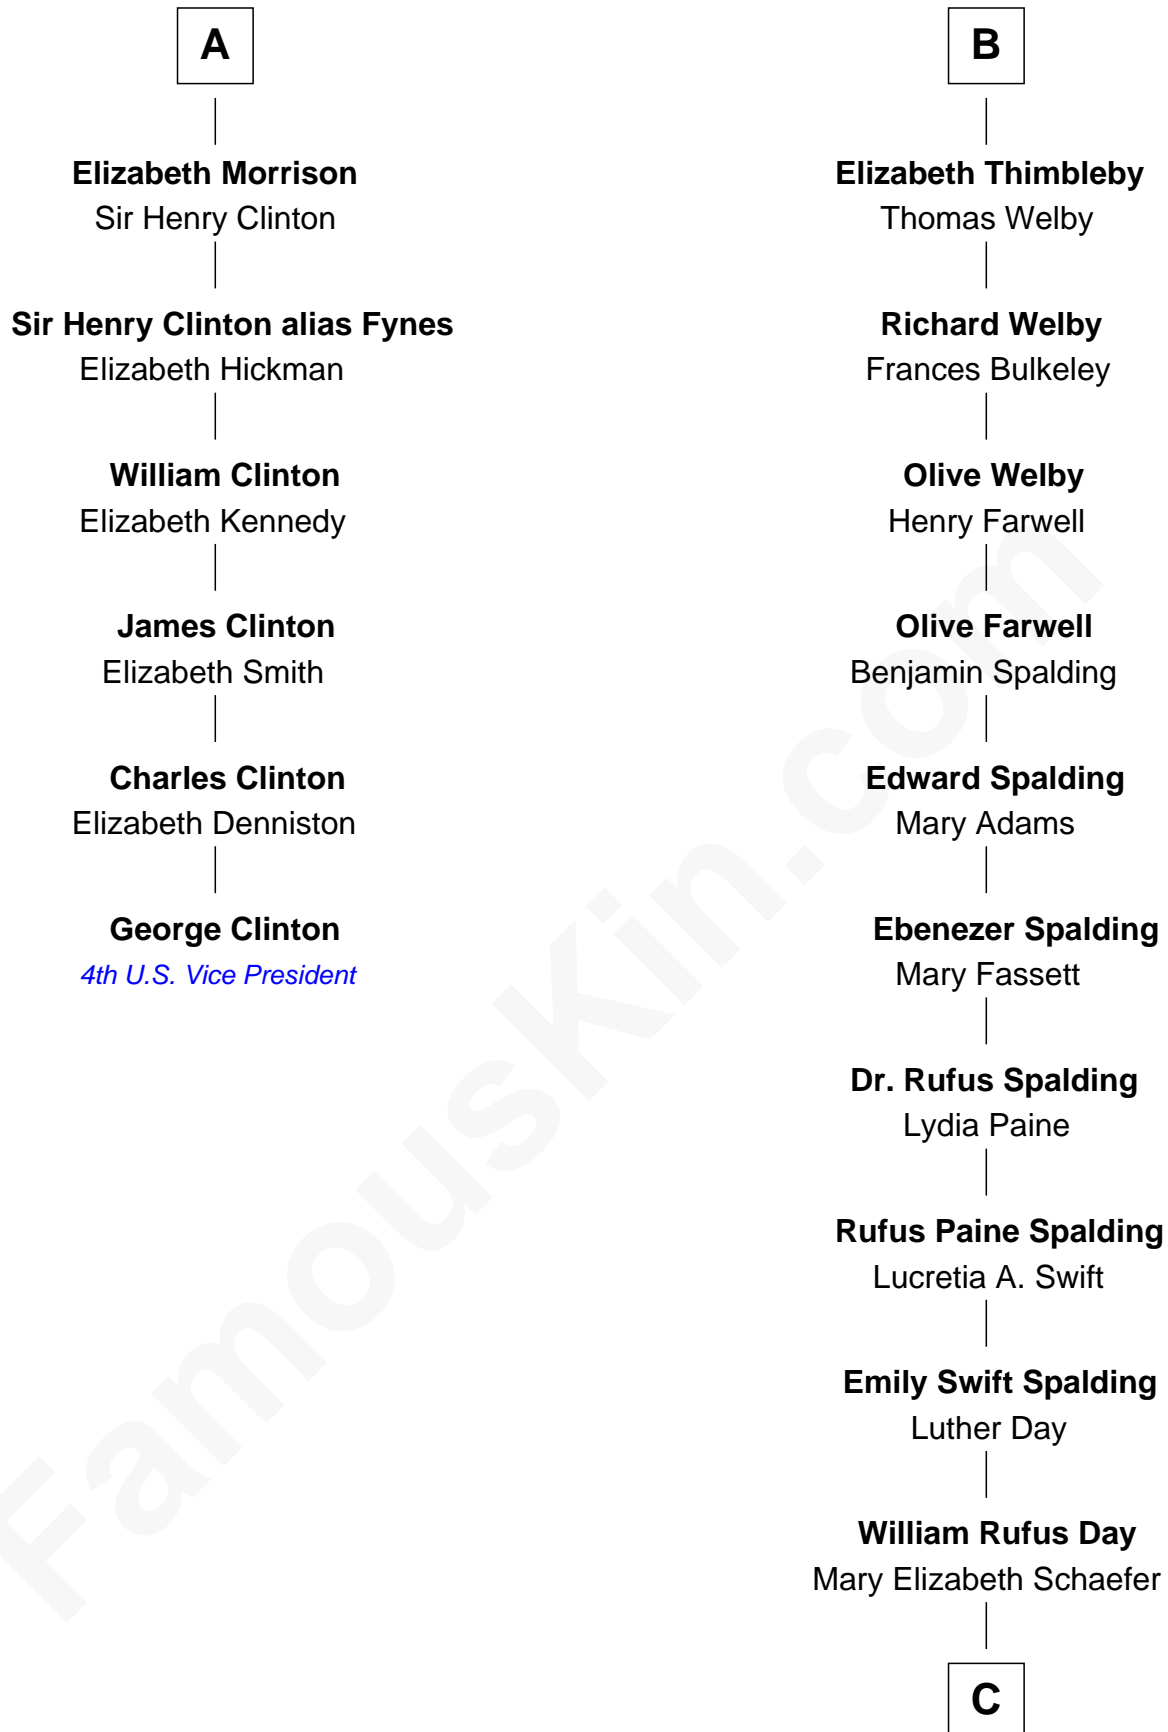

# FamousKin.com Relationship Chart of

**George Clinton**

*4th U.S. Vice President*

12th cousin 8 times removed of

**Anna Gunn**

*TV and Movie Actress*

**Ralph de Stafford**

Margaret de Audley

**George Grey**

Catherine Herbert

**Anne Grey**

Sir John Hussey

**Bridget Hussey**

Sir Richard Morrison

**A**

**Beatrice de Stafford**

Thomas de Ros

**Margaret de Ros**

Sir Reynold Grey

**Margaret Grey**

Sir William Bonville

**Elizabeth Bonville**

William Talboys

**Sir Robert Talboys**

Elizabeth Heron

**Maud Talboys**

Sir Robert Tyrwhit

**Katharine Tyrwhit**

Sir Richard Thimbleby

**B**

**C**

**Luther N. Day**  
Ida McKinley Barber