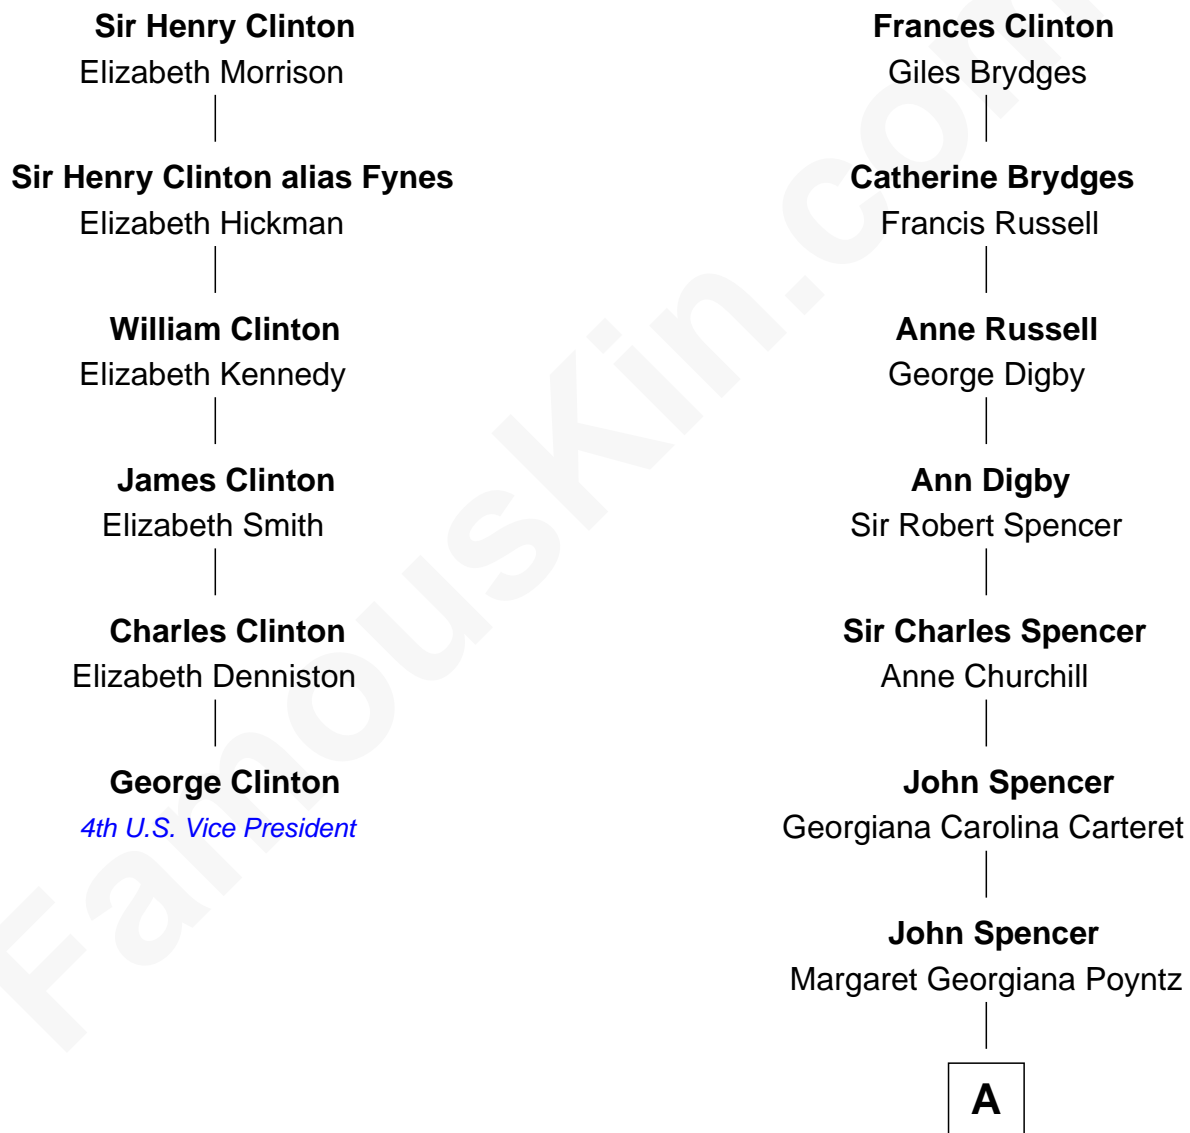

FamousKin.com Relationship Chart of

George Clinton

4th U.S. Vice President

5th cousin 8 times removed of

Prince Harry

Duke of Sussex

Sir Edward Clinton

Ursula Stourton

A

George John Spencer

Lavina Bingham

Frederick Spencer

Adelaide Horatia Elizabeth Seymour

Charles Robert Spencer

Margaret Baring

Albert Edward John Spencer

Cynthia Elinor Beatrix Hamilton

Edward John Spencer

Frances Ruth Burke Roche

Princess Diana Frances Spencer

Charles III, King of the United Kingdom

Prince Harry

Duke of Sussex