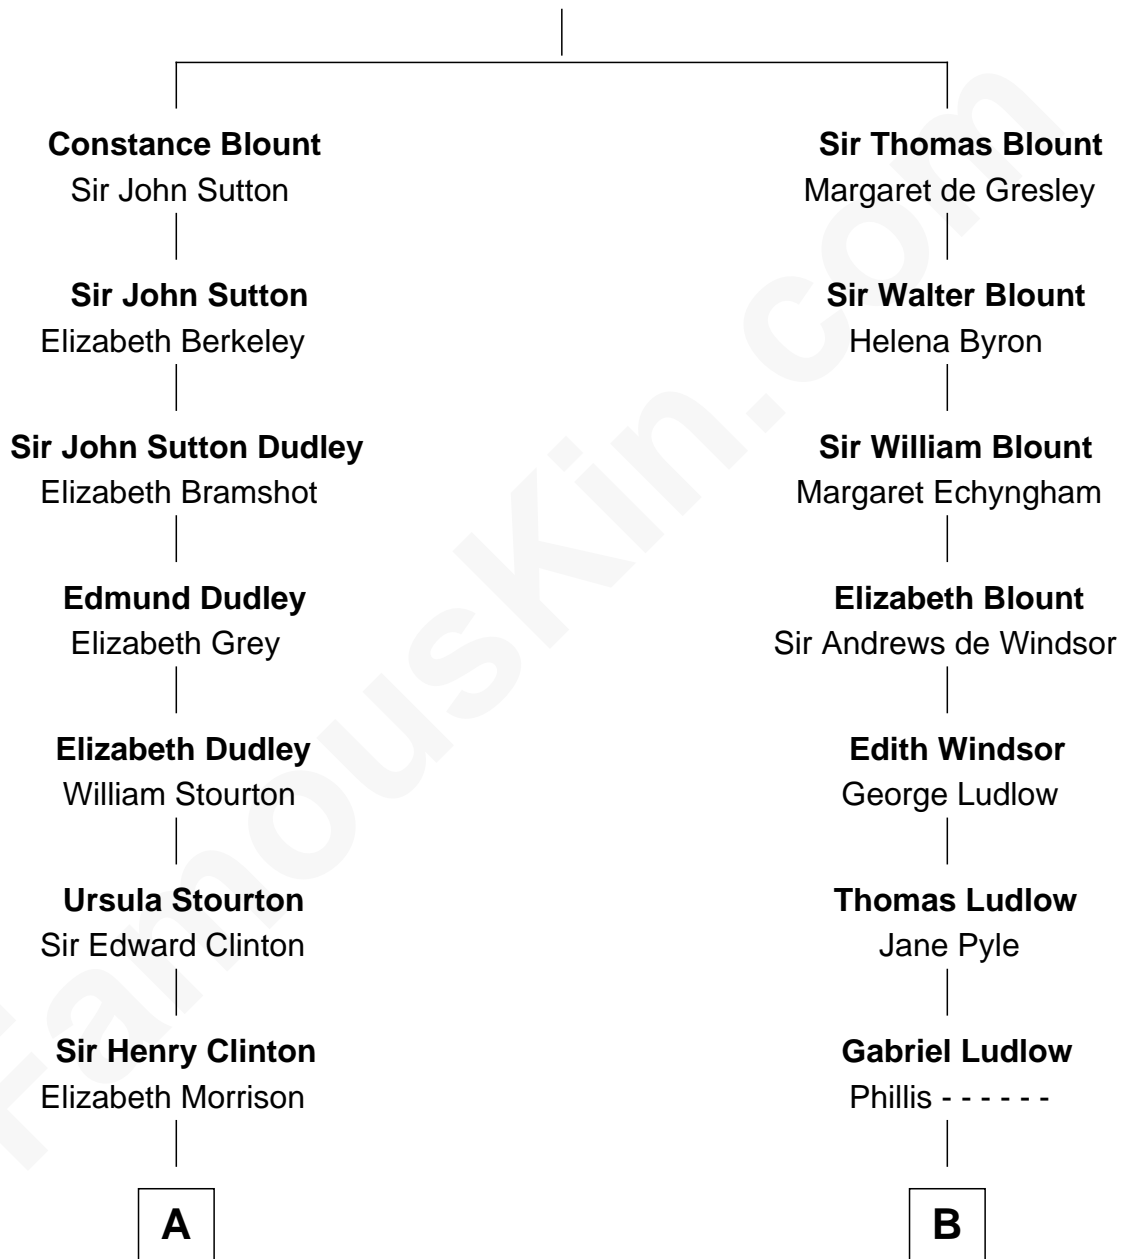

FamousKin.com Relationship Chart of

George Clinton

4th U.S. Vice President

11th cousin 7 times removed of

Mary Chapin Carpenter

Singer and Songwriter

Sir Walter Blount

Sancha de Ayala

C

Mary Bowie Robertson
Chapin Carpenter

Mary Chapin Carpenter
Singer and Songwriter

FamousKin.com