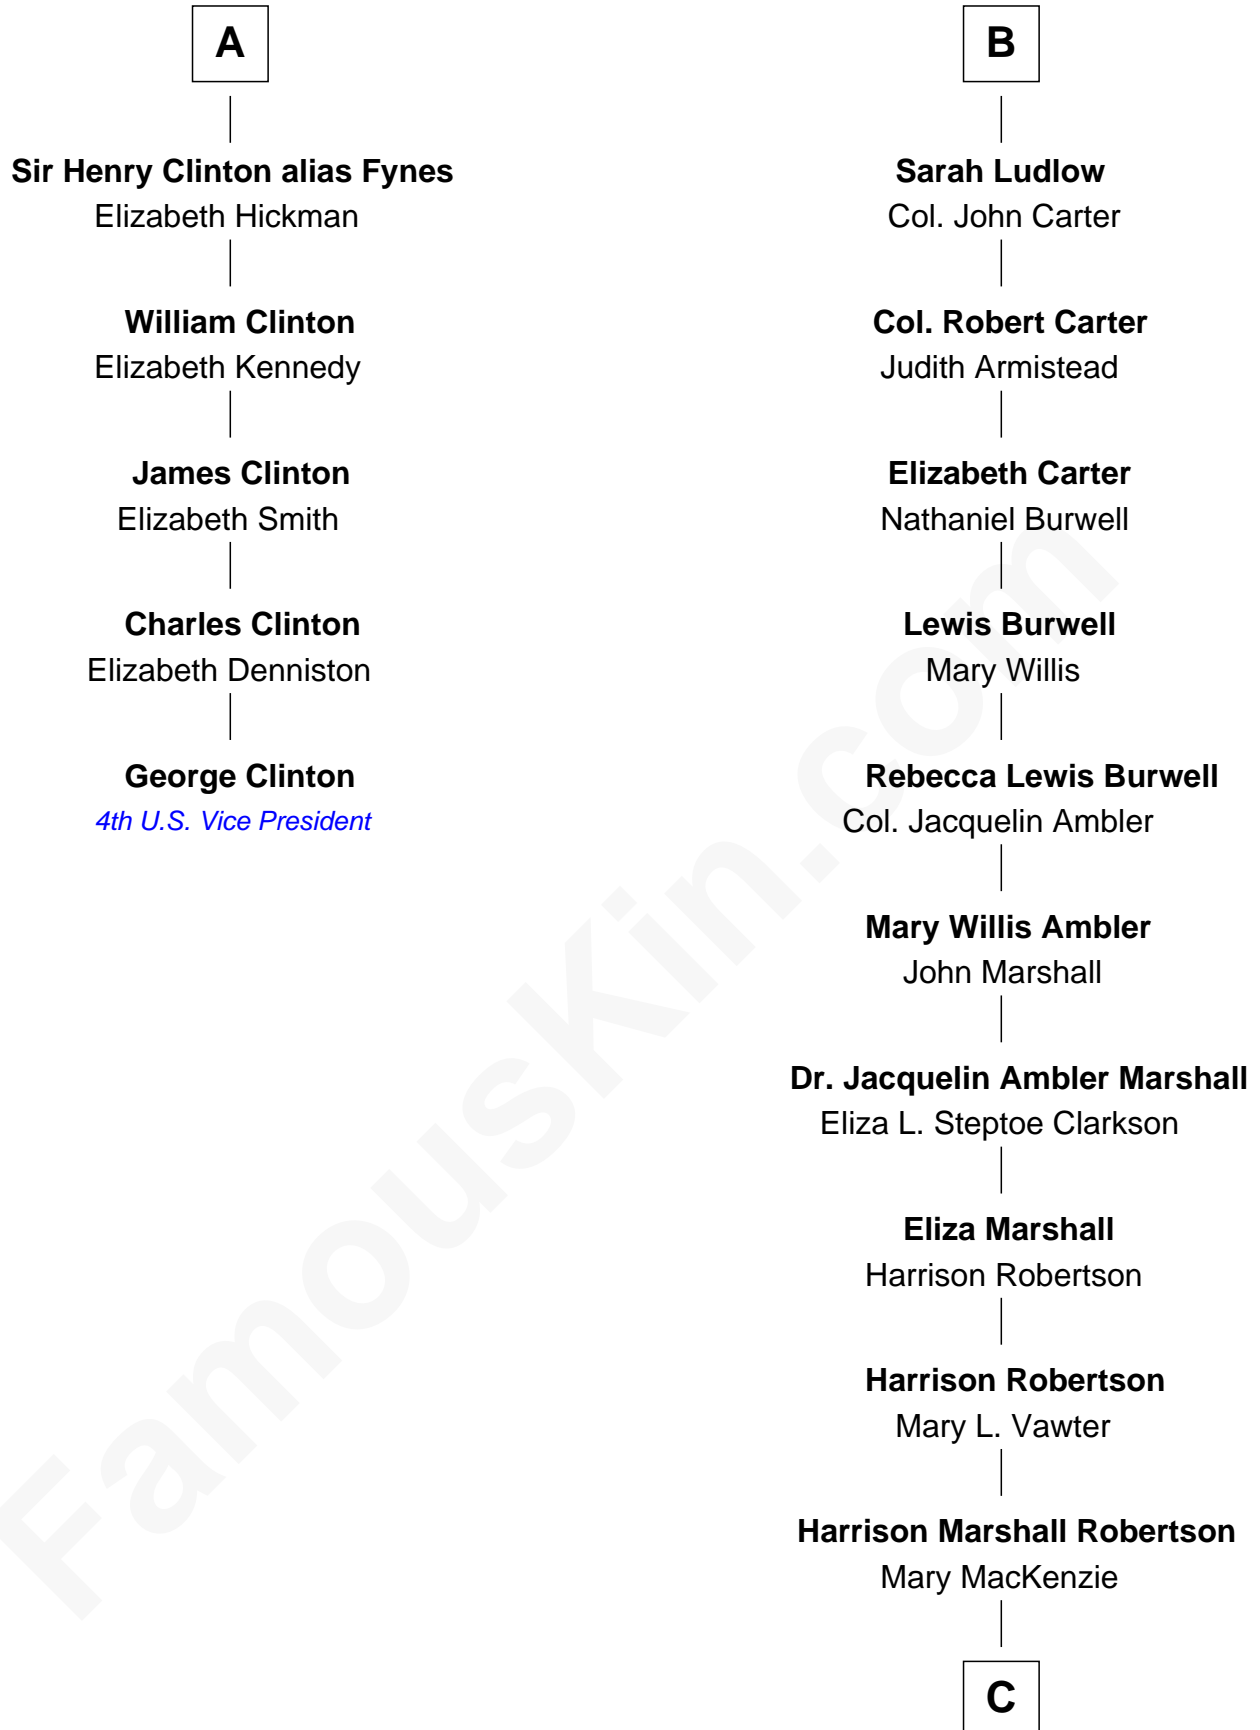

FamousKin.com Relationship Chart of

George Clinton

4th U.S. Vice President

11th cousin 7 times removed of

Mary Chapin Carpenter

Singer and Songwriter

Sir Walter Blount

Sancha de Ayala

C

Mary Bowie Robertson
Chapin Carpenter

Mary Chapin Carpenter
Singer and Songwriter

FamousKin.com