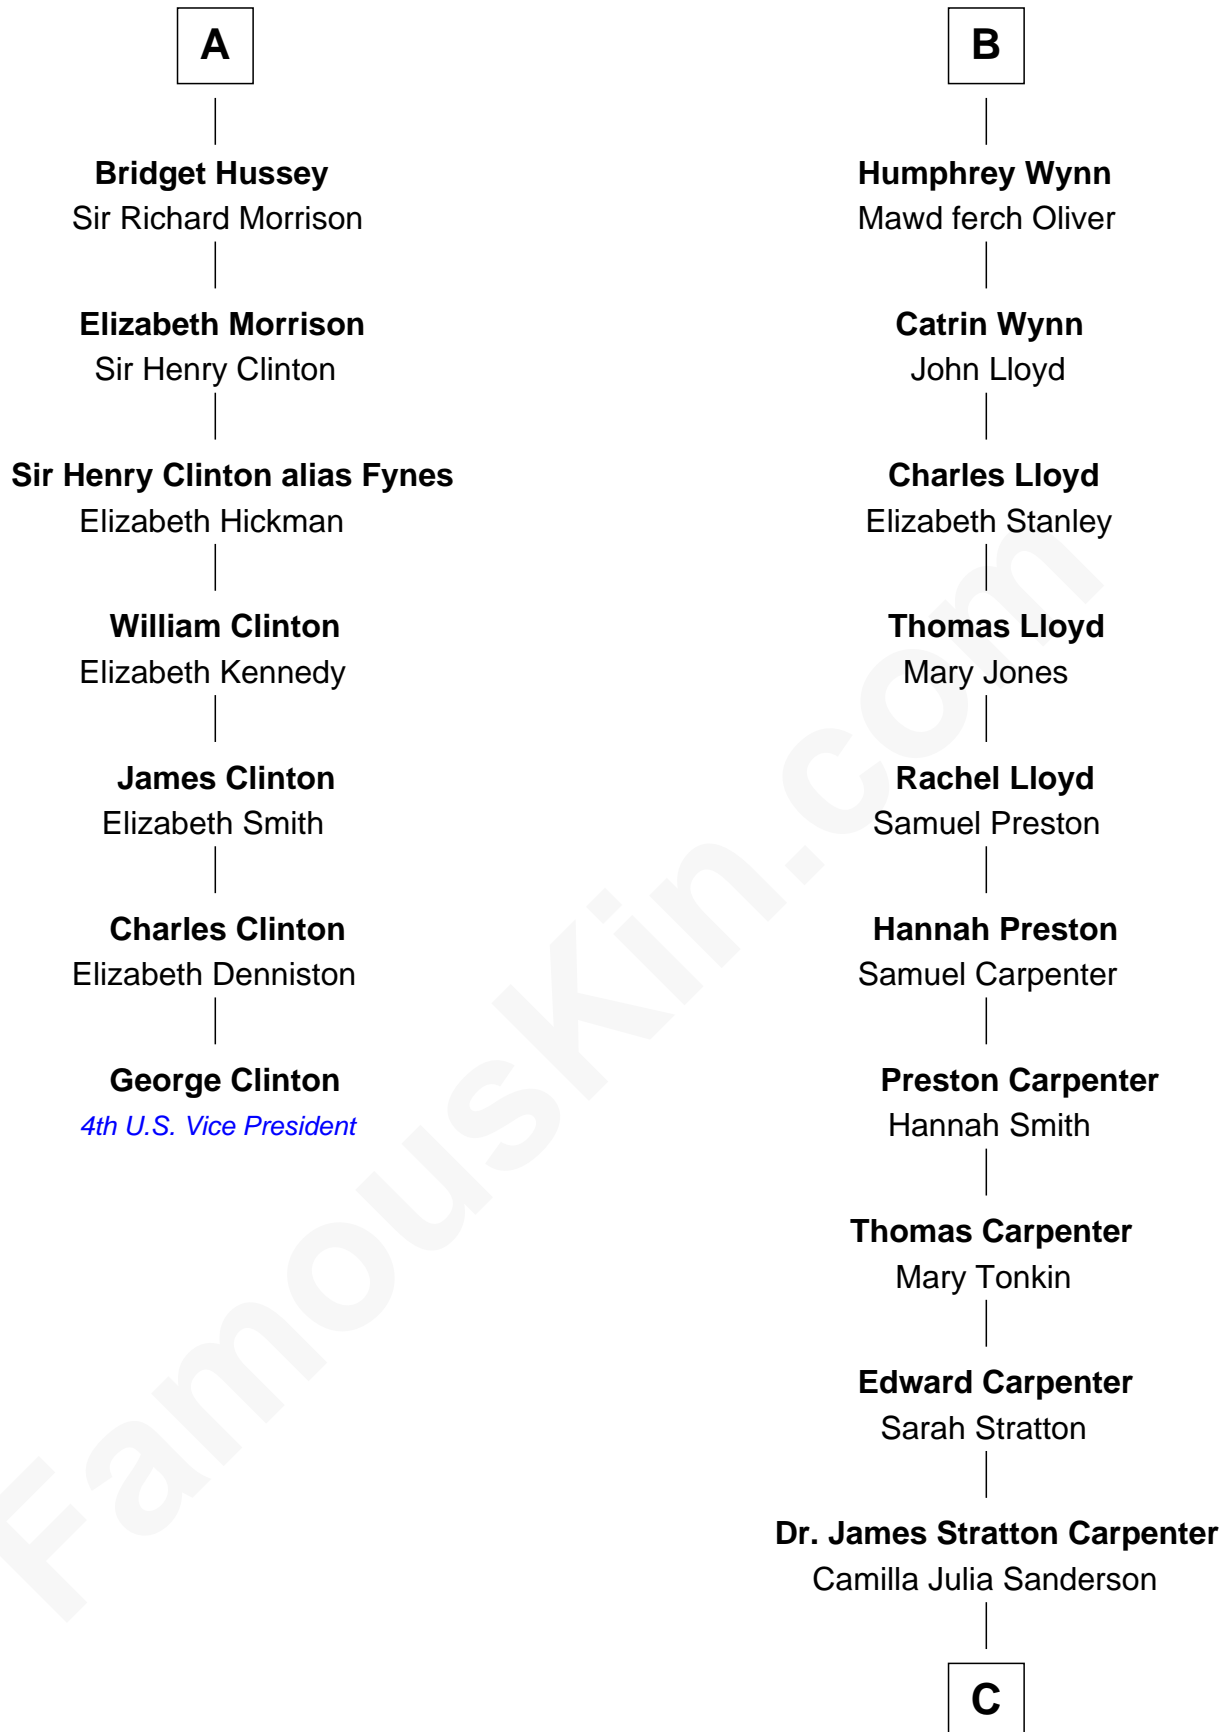

FamousKin.com Relationship Chart of

George Clinton

4th U.S. Vice President

13th cousin 8 times removed of

Mary Chapin Carpenter

Singer and Songwriter

C

Dr. John Thomas Carpenter

Eliza Adelaide Hill

Dr. James Stratton Carpenter

Lillian Louise Chapin

Chapin Carpenter

Ruth Smythe

Chapin Carpenter

Mary Bowie Robertson

Mary Chapin Carpenter