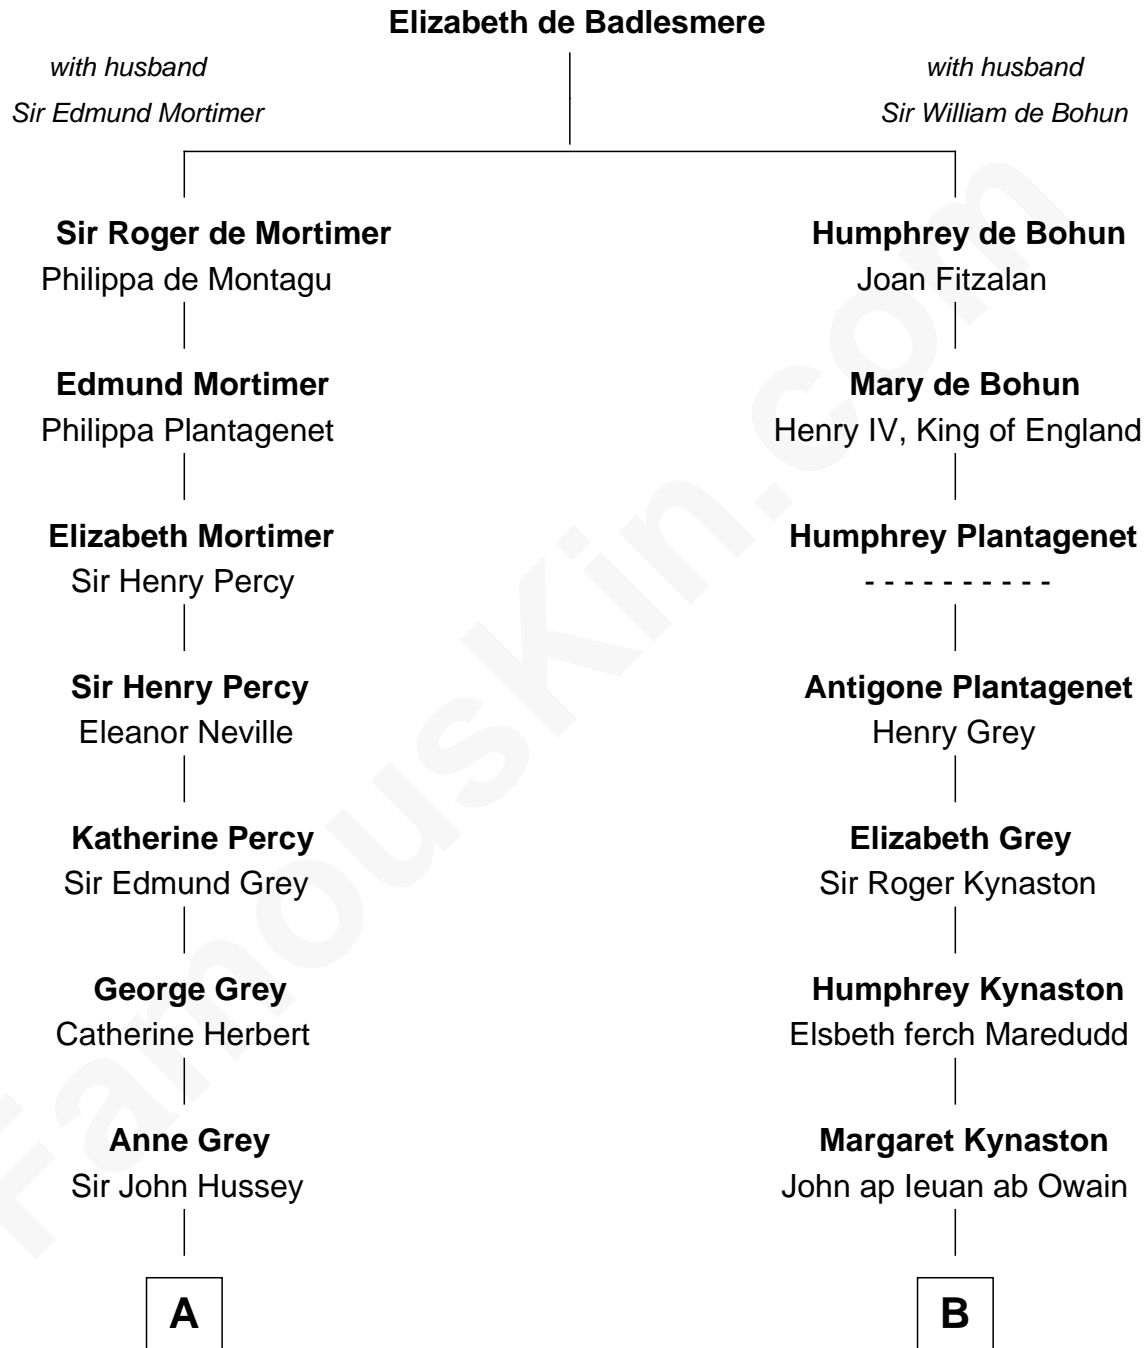

FamousKin.com Relationship Chart of

George Clinton

4th U.S. Vice President

13th cousin 8 times removed of

Mary Chapin Carpenter

Singer and Songwriter

C

Dr. John Thomas Carpenter

Eliza Adelaide Hill

Dr. James Stratton Carpenter

Lillian Louise Chapin

Chapin Carpenter

Ruth Smythe

Chapin Carpenter

Mary Bowie Robertson

Mary Chapin Carpenter

Singer and Songwriter