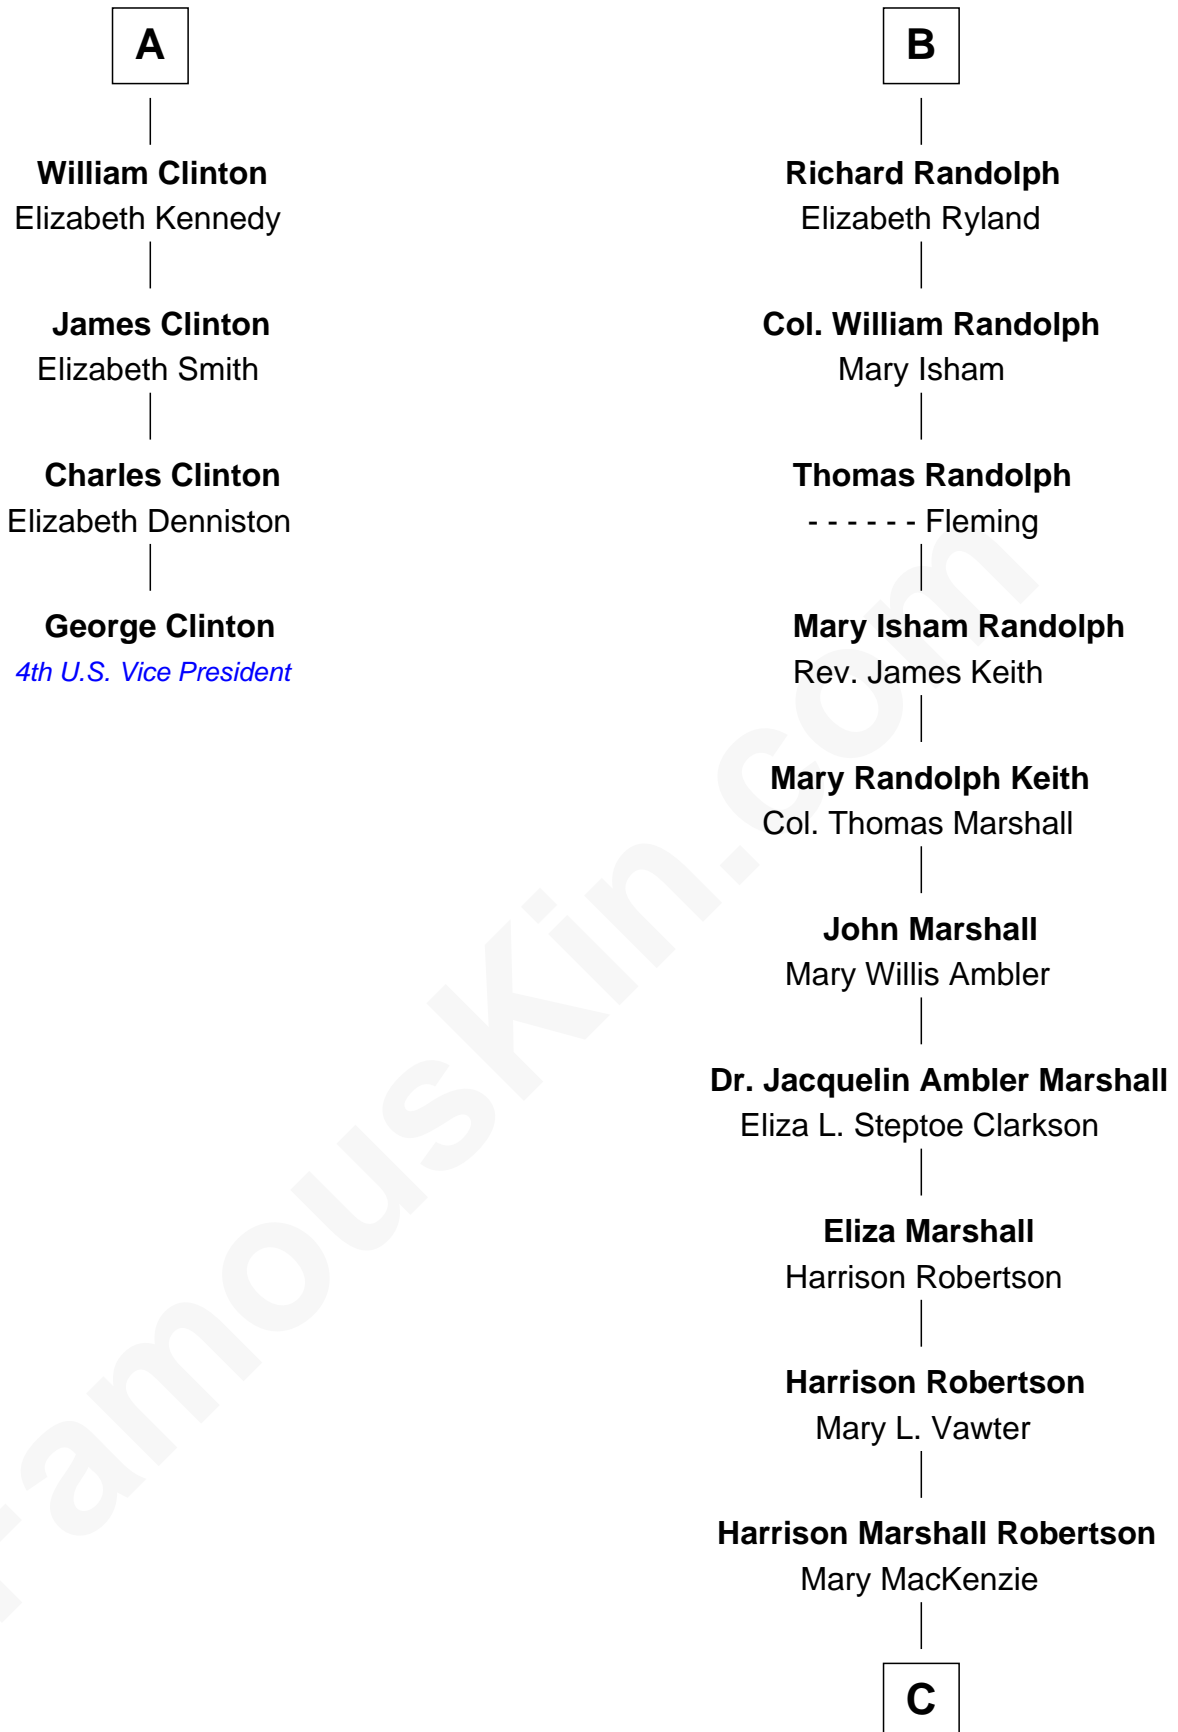

# FamousKin.com Relationship Chart of

**George Clinton**

*4th U.S. Vice President*

10th cousin 8 times removed of

**Mary Chapin Carpenter**

*Singer and Songwriter*

**Sir Ralph Neville**

Joan Beaufort

**C**

**Mary Bowie Robertson**  
Chapin Carpenter

**Mary Chapin Carpenter**  
*Singer and Songwriter*

FamousKin.com