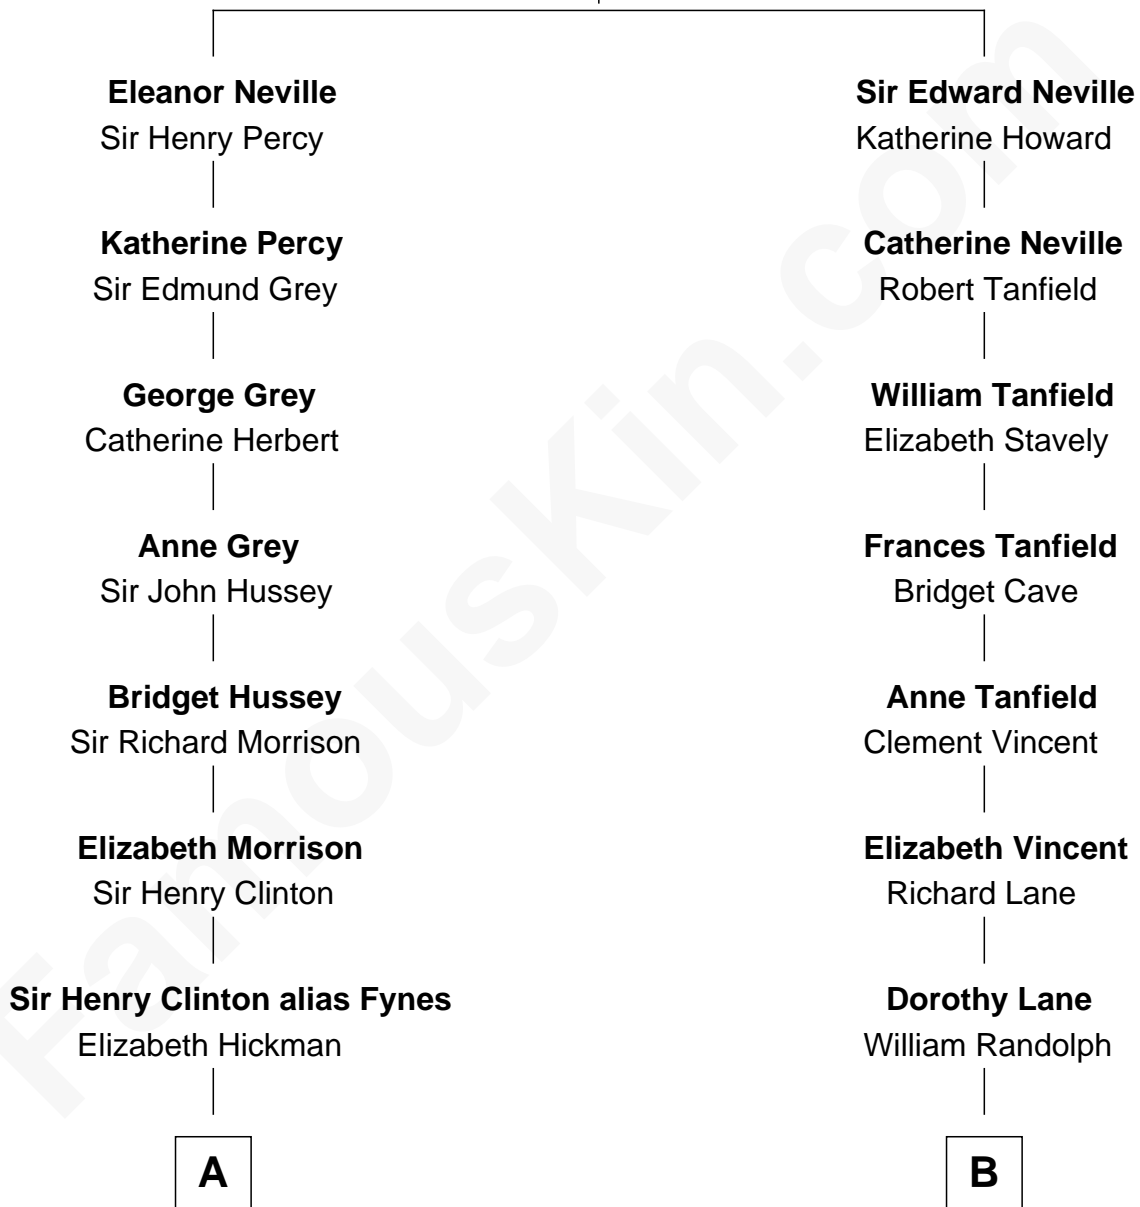

# FamousKin.com Relationship Chart of

**George Clinton**

*4th U.S. Vice President*

10th cousin 8 times removed of

**Mary Chapin Carpenter**

*Singer and Songwriter*

**Sir Ralph Neville**

Joan Beaufort

**C**

**Mary Bowie Robertson**  
Chapin Carpenter

**Mary Chapin Carpenter**  
*Singer and Songwriter*

FamousKin.com