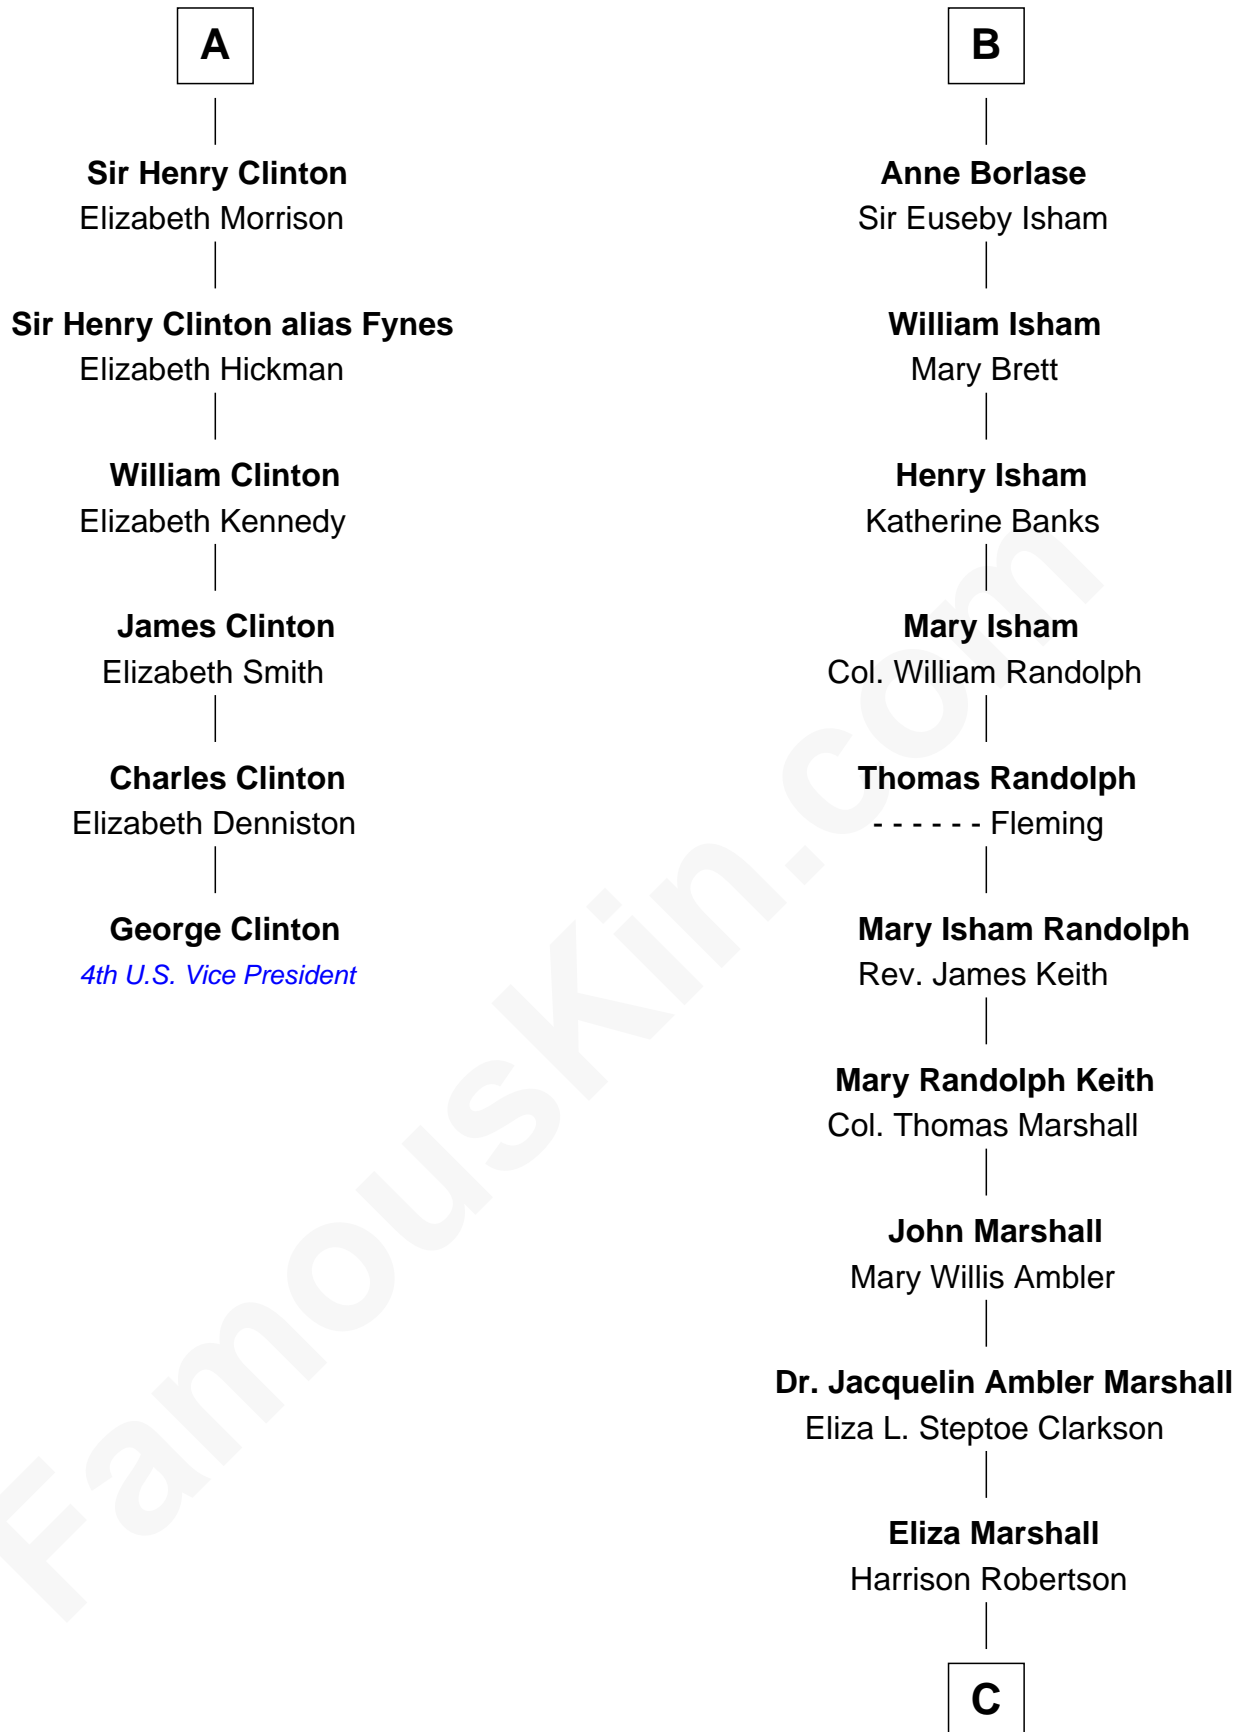

FamousKin.com Relationship Chart of

George Clinton

4th U.S. Vice President

12th cousin 8 times removed of

Mary Chapin Carpenter

Singer and Songwriter

Sir Philip le Despencer

Elizabeth - - - - -