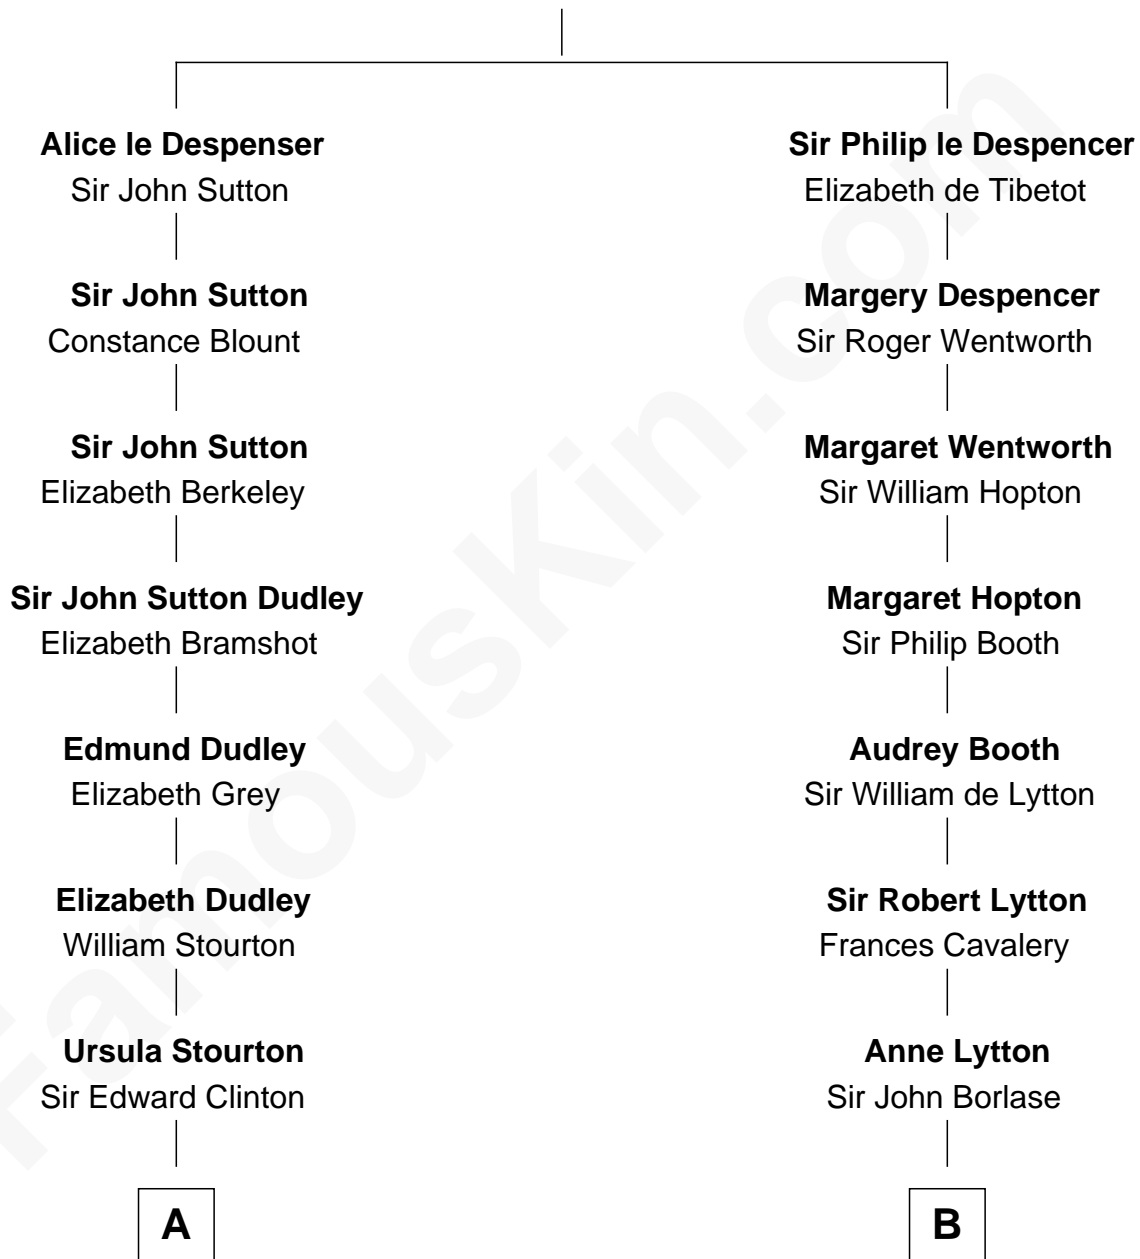

FamousKin.com Relationship Chart of

George Clinton

4th U.S. Vice President

12th cousin 8 times removed of

Mary Chapin Carpenter

Singer and Songwriter

Sir Philip le Despencer

Elizabeth - - - - -

C

Harrison Robertson

Mary L. Vawter

Harrison Marshall Robertson

Mary MacKenzie

Mary Bowie Robertson

Chapin Carpenter

Mary Chapin Carpenter