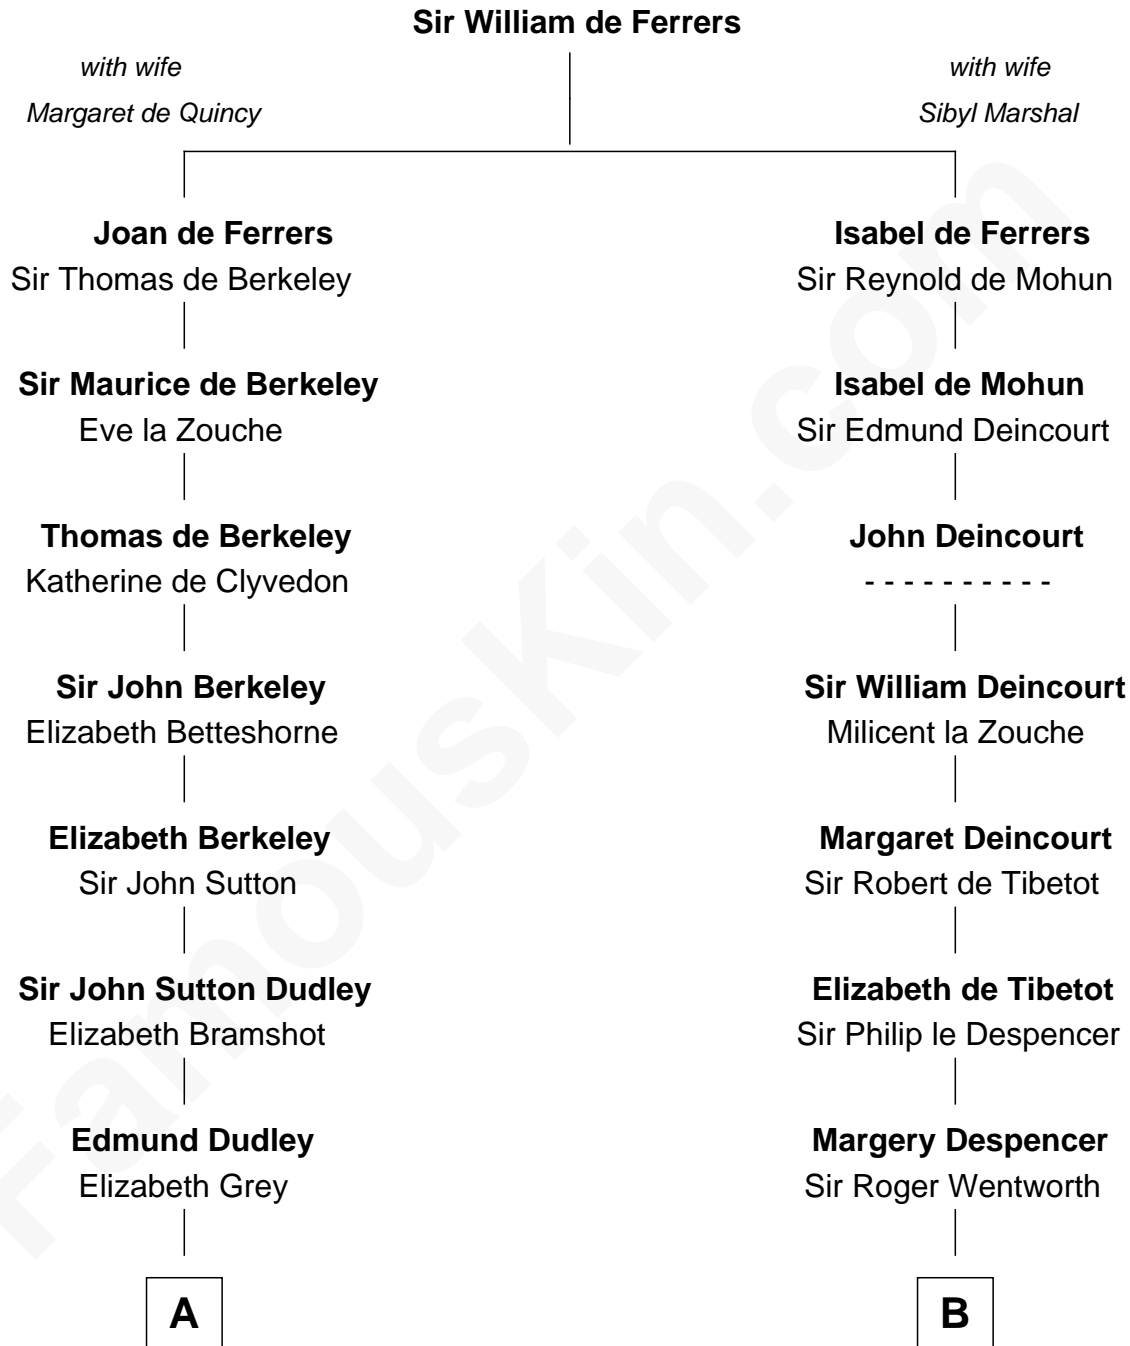

FamousKin.com Relationship Chart of

George Clinton

4th U.S. Vice President

14th cousin 5 times removed of

John Marshall

4th Chief Justice of the U.S. Supreme Court

C

—
Mary Isham Randolph

Rev. James Keith

—
Mary Randolph Keith

Col. Thomas Marshall

—
John Marshall

U.S. Supreme Court Chief Justice

FamousKin.com