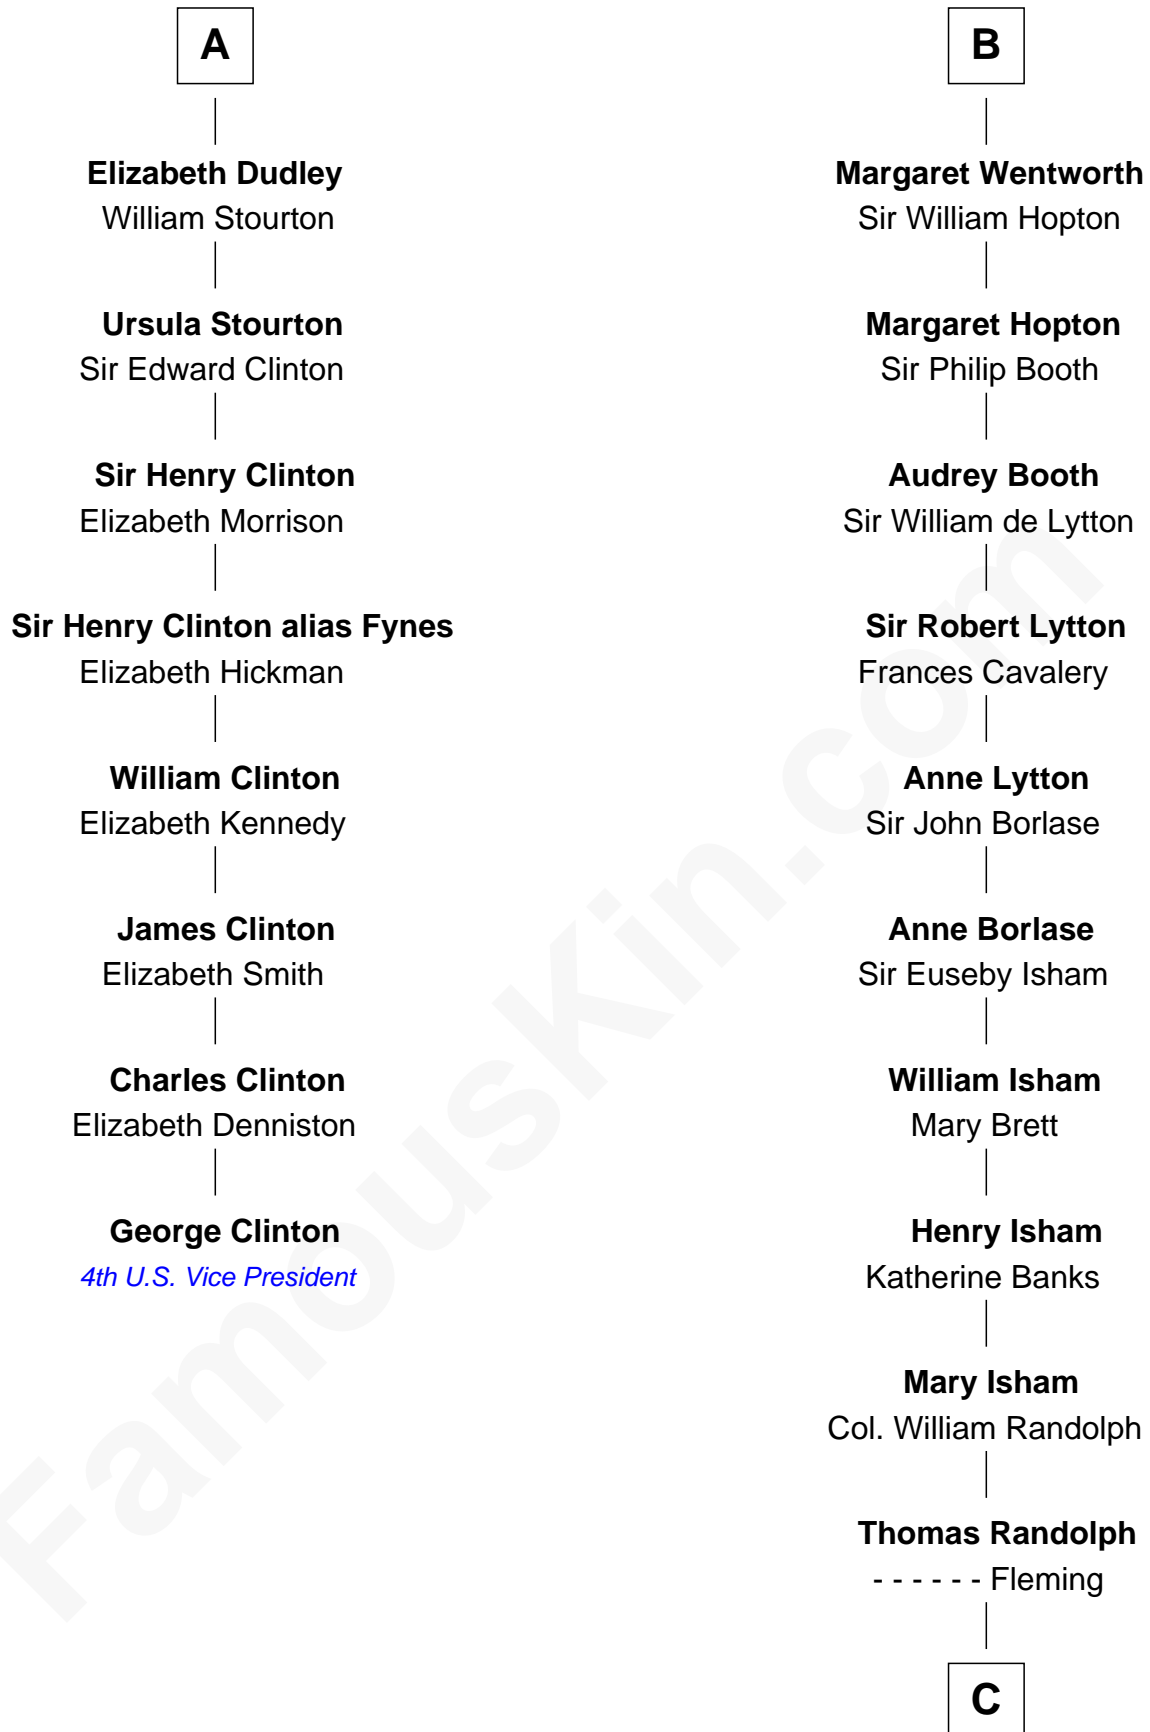

FamousKin.com Relationship Chart of

George Clinton

4th U.S. Vice President

14th cousin 5 times removed of

John Marshall

4th Chief Justice of the U.S. Supreme Court

C

—
Mary Isham Randolph

Rev. James Keith

—
Mary Randolph Keith

Col. Thomas Marshall

—
John Marshall

U.S. Supreme Court Chief Justice

FamousKin.com