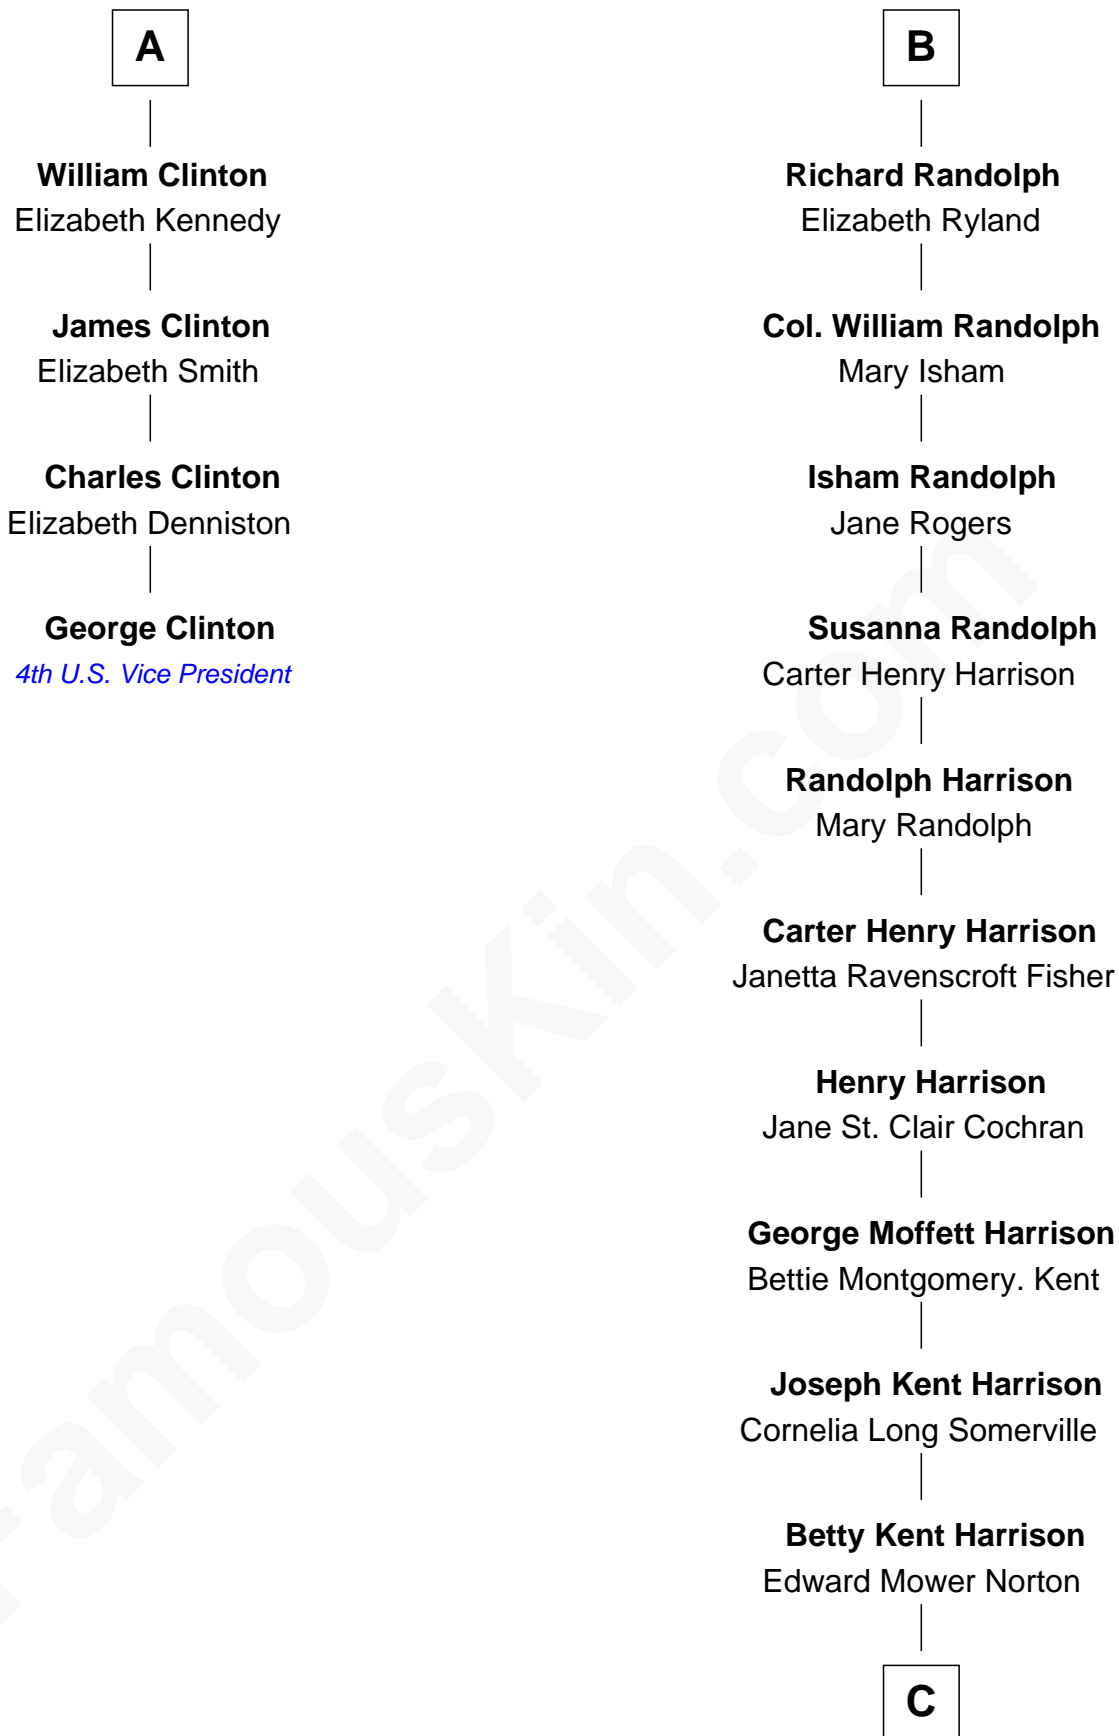

FamousKin.com Relationship Chart of

George Clinton

4th U.S. Vice President

10th cousin 8 times removed of

Edward Norton

Movie Actor

Sir Ralph Neville

Joan Beaufort

C

Edward Mower Norton

Lydia Robinson Rouse

Edward Norton

Movie Actor

FamousKin.com