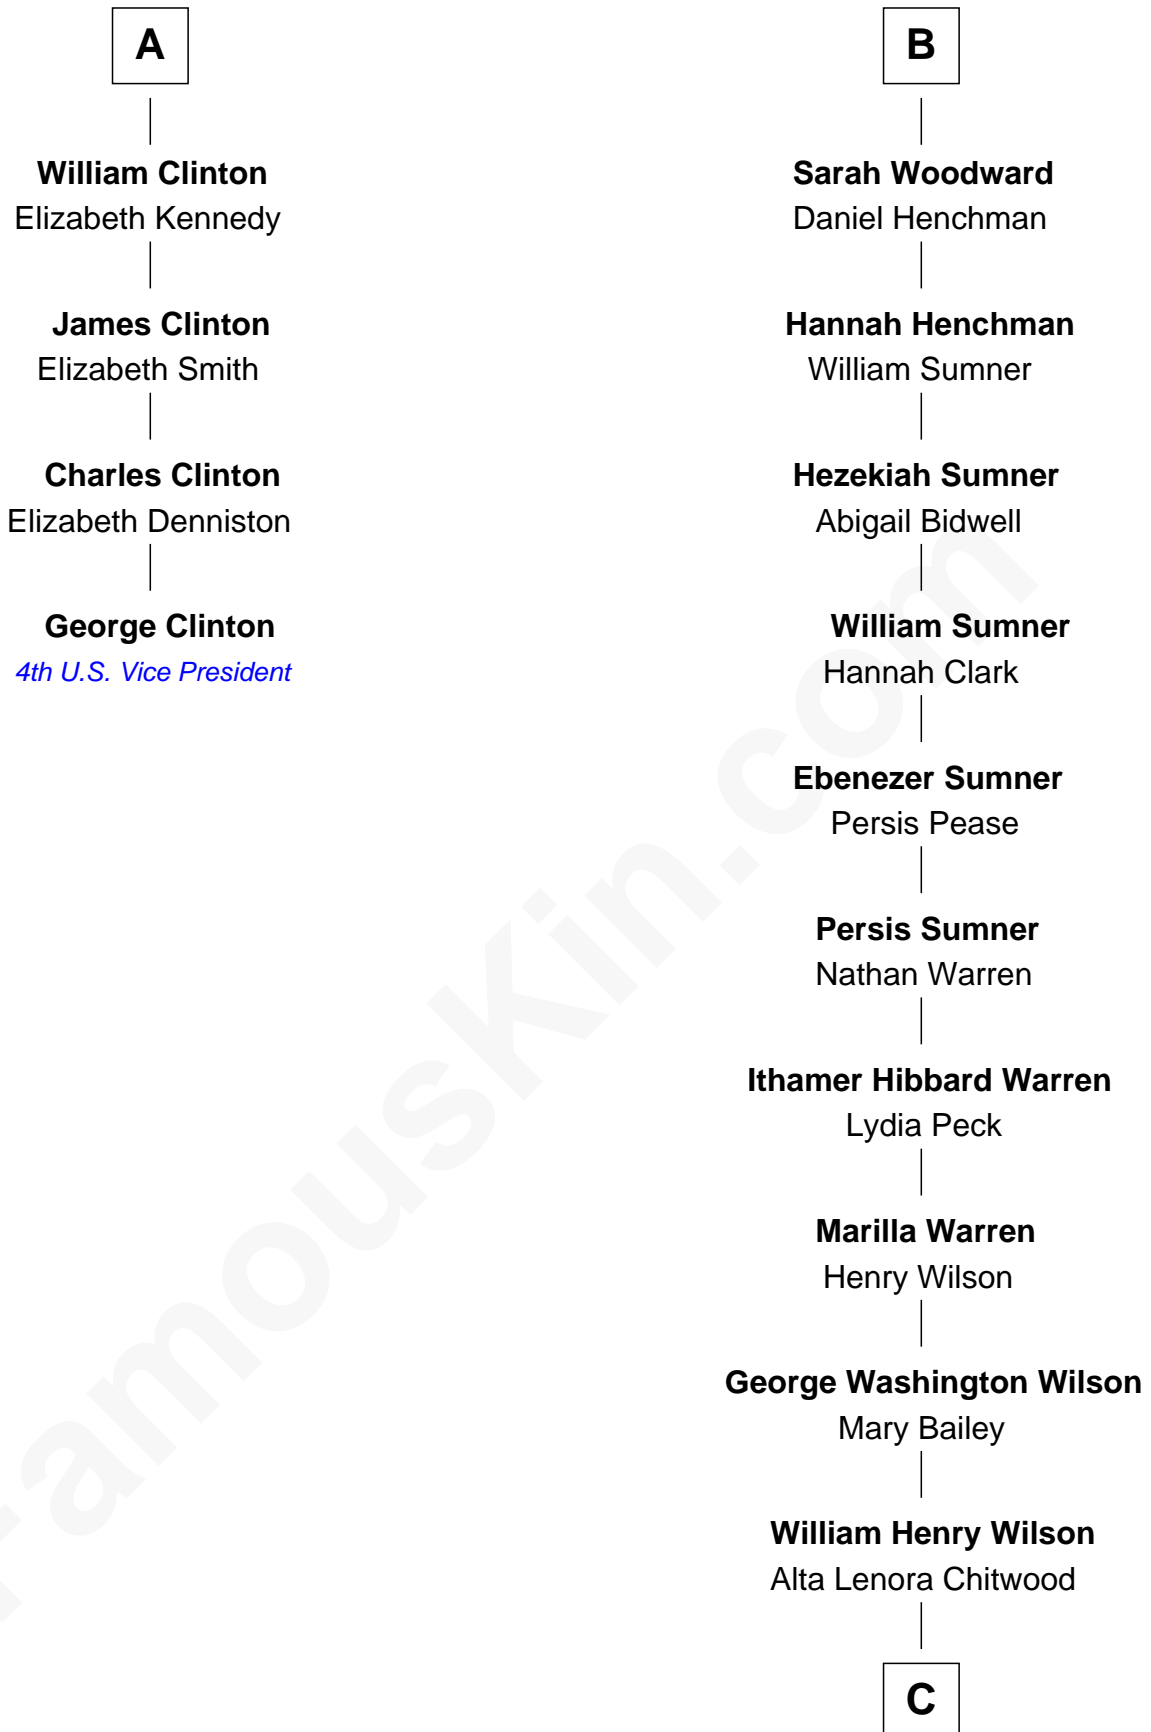

FamousKin.com Relationship Chart of

George Clinton

4th U.S. Vice President

10th cousin 9 times removed of

Mike Love

Co-Founder of The Beach Boys

Sir Walter Devereux

Elizabeth Bromwich

Sir Walter Devereux

Elizabeth Merbery

Anne Devereux

William Herbert

Catherine Herbert

George Grey

Anne Grey

Sir John Hussey

John Milborne

Simon Milborne

Jane Baskerville

Anne Milborne

William Rudhall

John Rudhall

Isabella Whittington

John Rudhall

Mary Fettiplace

Frances Rudhall

Richard Woodward

Hezekiah Woodward

Frances - - - - -

B

C

William Coral Wilson