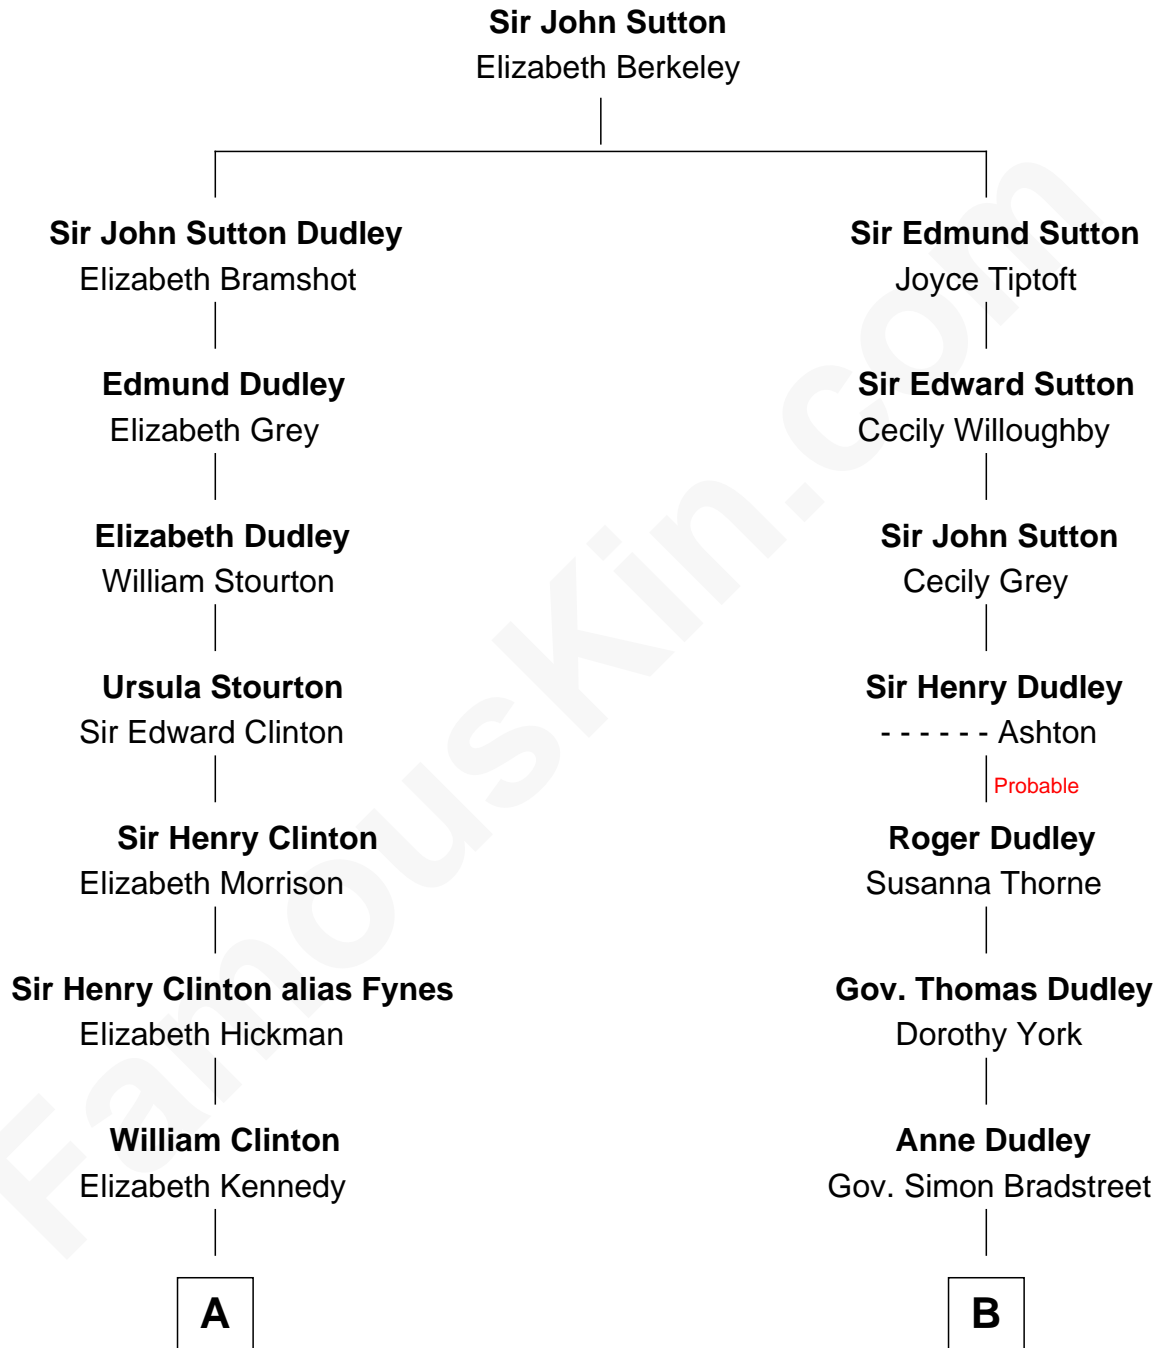

# FamousKin.com Relationship Chart of

**George Clinton**

*4th U.S. Vice President*

9th cousin 4 times removed of

**Oliver Wendell Holmes, Jr.**

*U.S. Supreme Court Justice*

**A**

**James Clinton**  
Elizabeth Smith

**Charles Clinton**  
Elizabeth Denniston

**George Clinton**  
*4th U.S. Vice President*

**B**

**Samuel Bradstreet**  
Mercy Tyng

**Mercy Bradstreet**  
Dr. James Oliver

**Sarah Oliver**  
Jacob Wendell

**Oliver Wendell**  
Mary Jackson