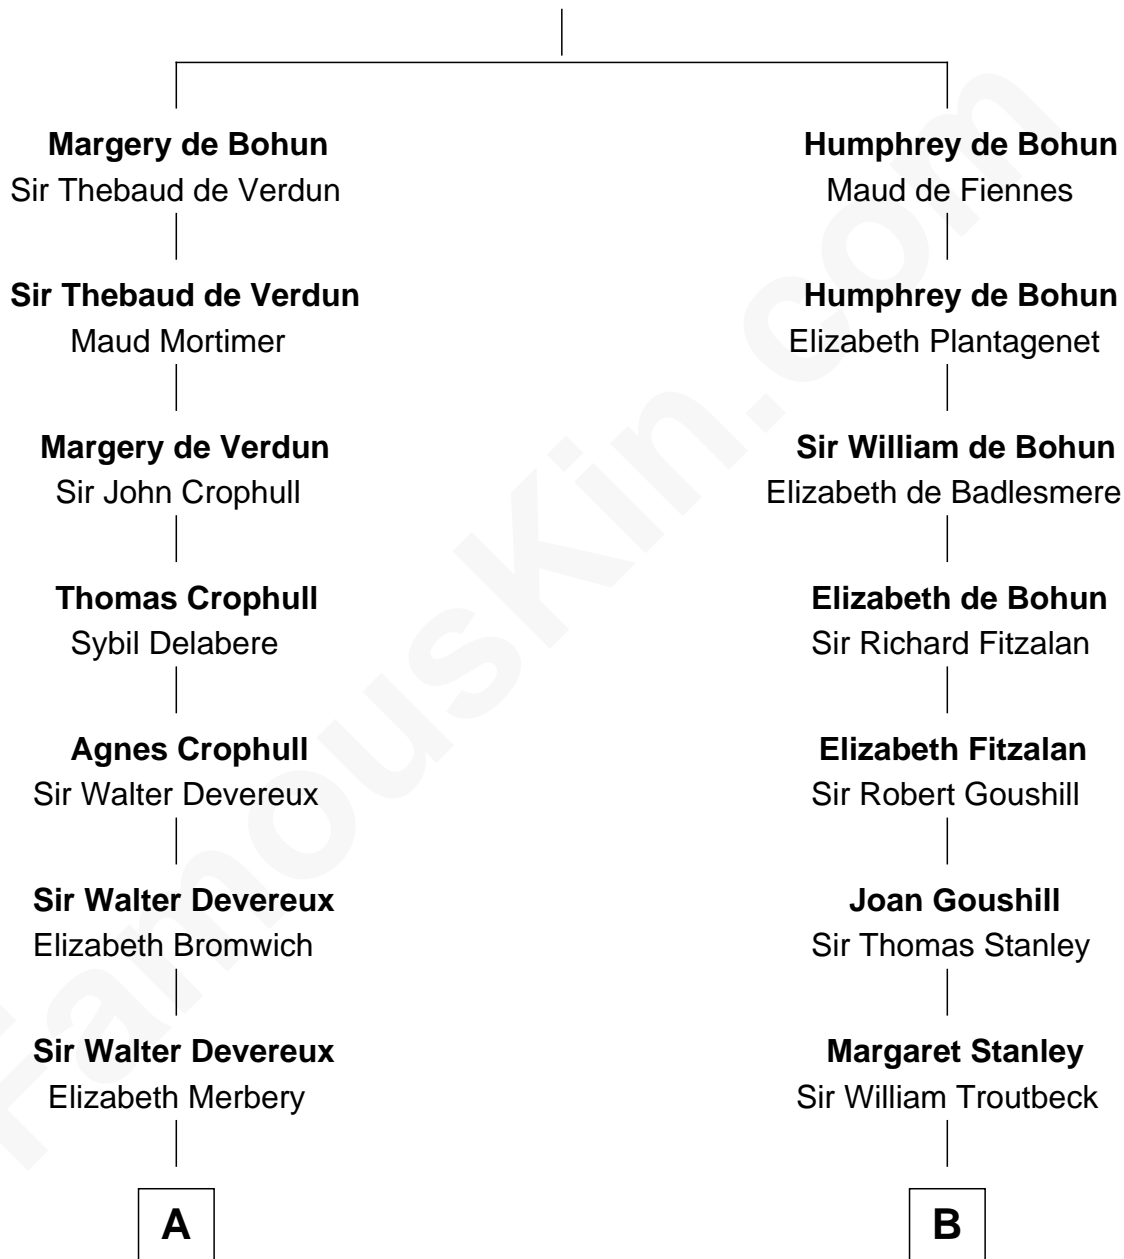

FamousKin.com

Relationship Chart of

George Clinton

4th U.S. Vice President

16th cousin 3 times removed of

Oliver Wendell Holmes, Jr.

U.S. Supreme Court Justice

Sir Humphrey de Bohun

Eleanor de Braiose

C

Sarah Wendell
Rev. Abiel Holmes

Oliver Wendell Holmes
Amelia Lee Jackson

Oliver Wendell Holmes, Jr.
U.S. Supreme Court Justice

FamousKin.com