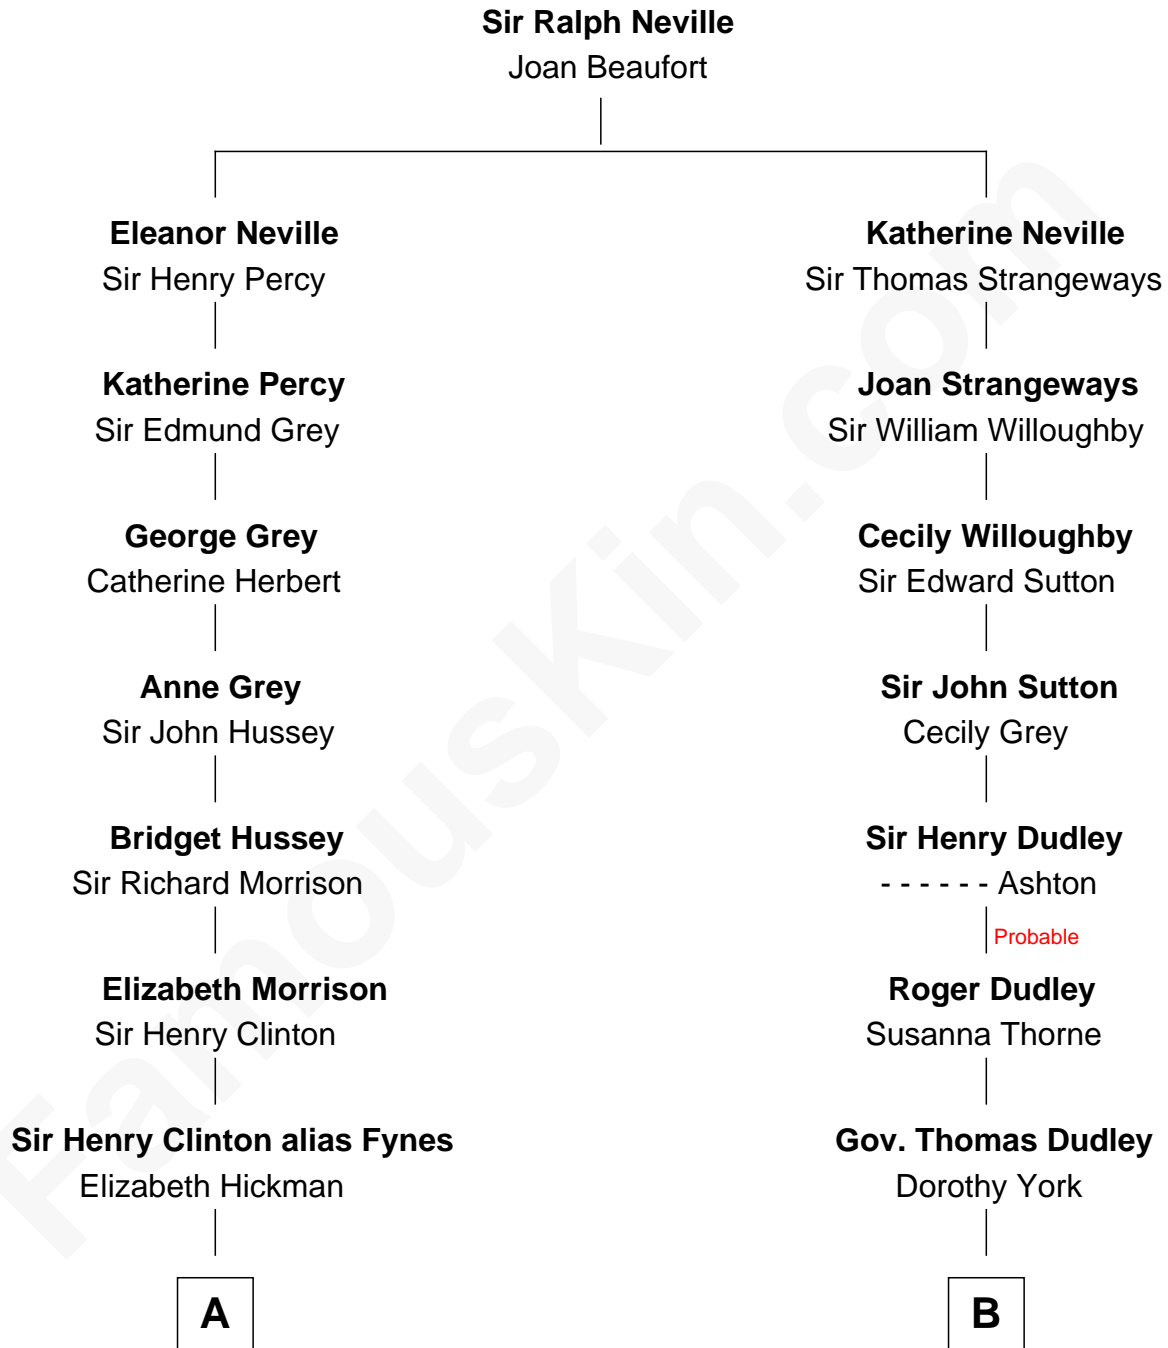

FamousKin.com Relationship Chart of

George Clinton

4th U.S. Vice President

10th cousin 3 times removed of

Oliver Wendell Holmes, Sr.

American "Fireside" Poet

A

William Clinton
Elizabeth Kennedy

James Clinton
Elizabeth Smith

Charles Clinton
Elizabeth Denniston

George Clinton
4th U.S. Vice President

B

Anne Dudley
Gov. Simon Bradstreet

Samuel Bradstreet
Mercy Tyng

Mercy Bradstreet
Dr. James Oliver

Sarah Oliver
Jacob Wendell