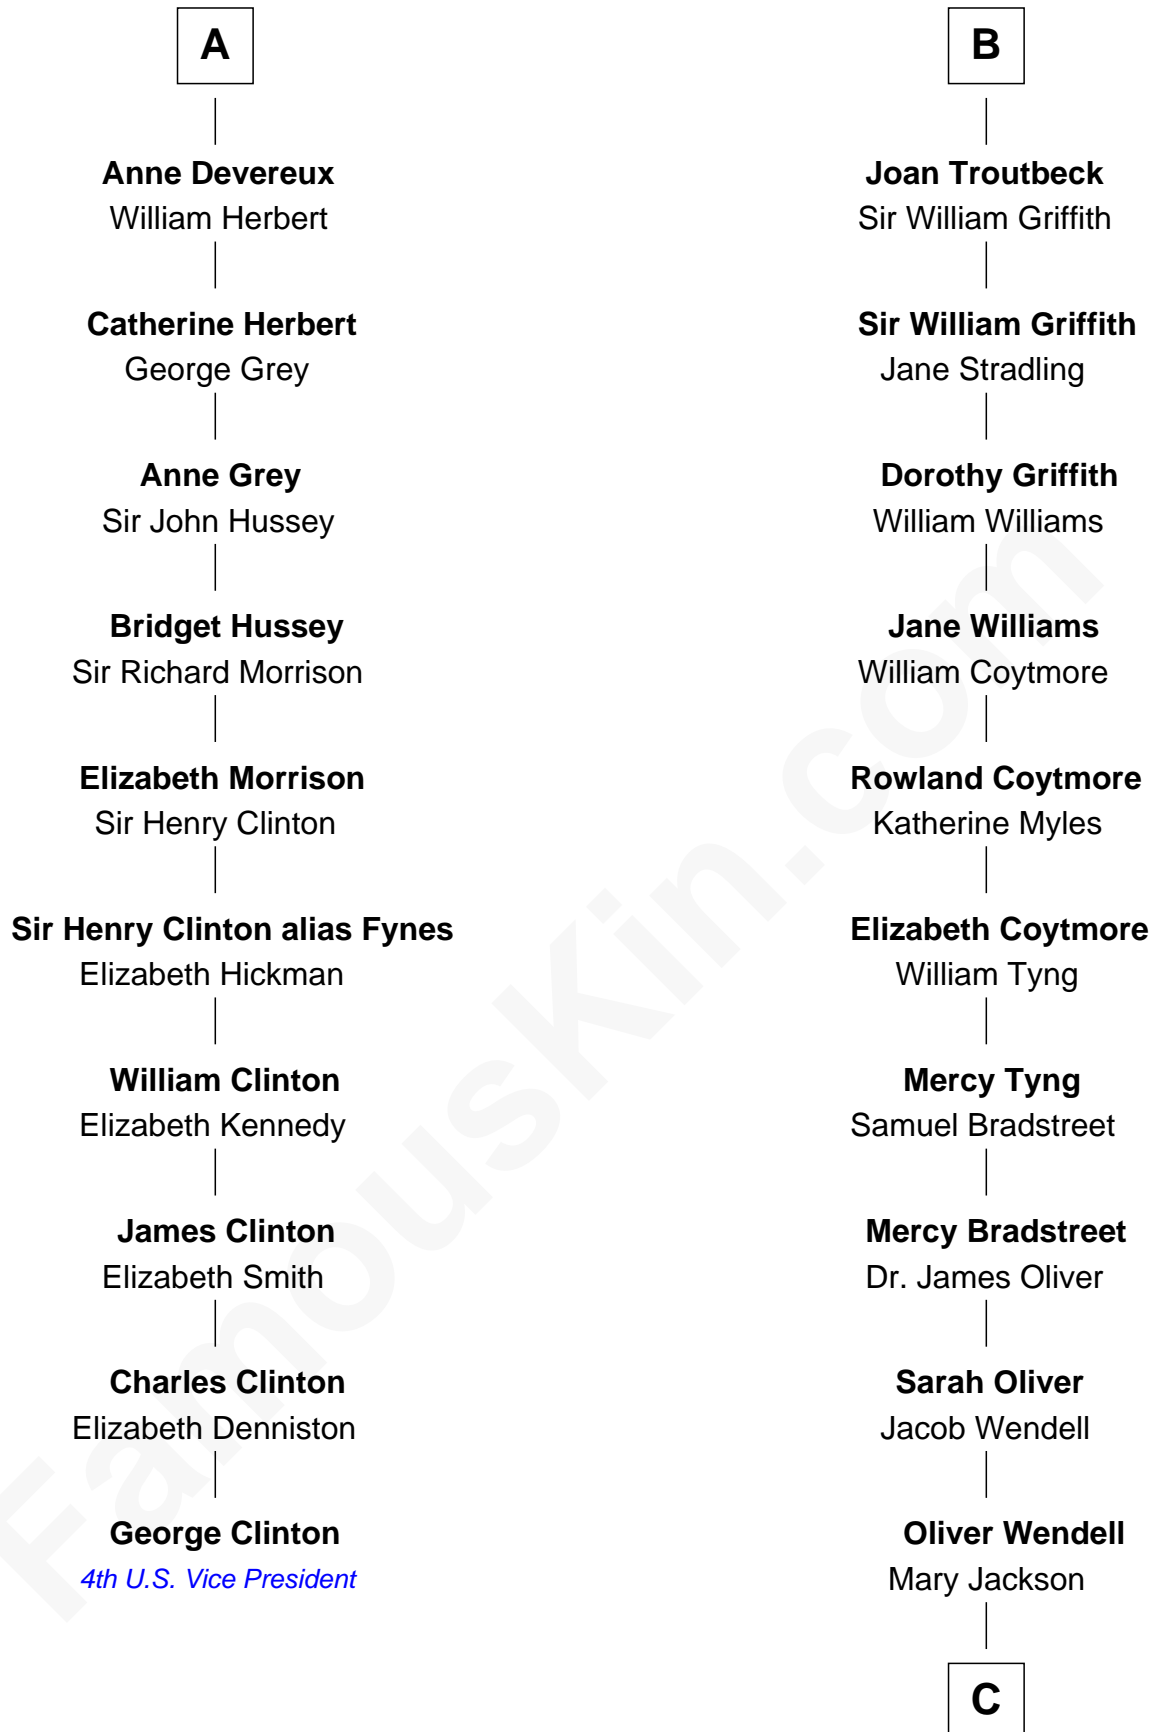

FamousKin.com Relationship Chart of

George Clinton

4th U.S. Vice President

16th cousin 2 times removed of

Oliver Wendell Holmes, Sr.

American "Fireside" Poet

Sir Humphrey de Bohun

Eleanor de Braiose

Margery de Bohun
Sir Thebaud de Verdun

Sir Thebaud de Verdun
Maud Mortimer

Margery de Verdun
Sir John Crophull

Thomas Crophull
Sybil Delabere

Agnes Crophull
Sir Walter Devereux

Sir Walter Devereux
Elizabeth Bromwich

Sir Walter Devereux
Elizabeth Merbery

A

Humphrey de Bohun
Maud de Fiennes

Humphrey de Bohun
Elizabeth Plantagenet

Sir William de Bohun
Elizabeth de Badlesmere

Elizabeth de Bohun
Sir Richard Fitzalan

Elizabeth Fitzalan
Sir Robert Goushill

Joan Goushill
Sir Thomas Stanley

Margaret Stanley
Sir William Troutbeck

B

C

Sarah Wendell
Rev. Abiel Holmes

Oliver Wendell Holmes, Sr.
American "Fireside" Poet

FamousKin.com