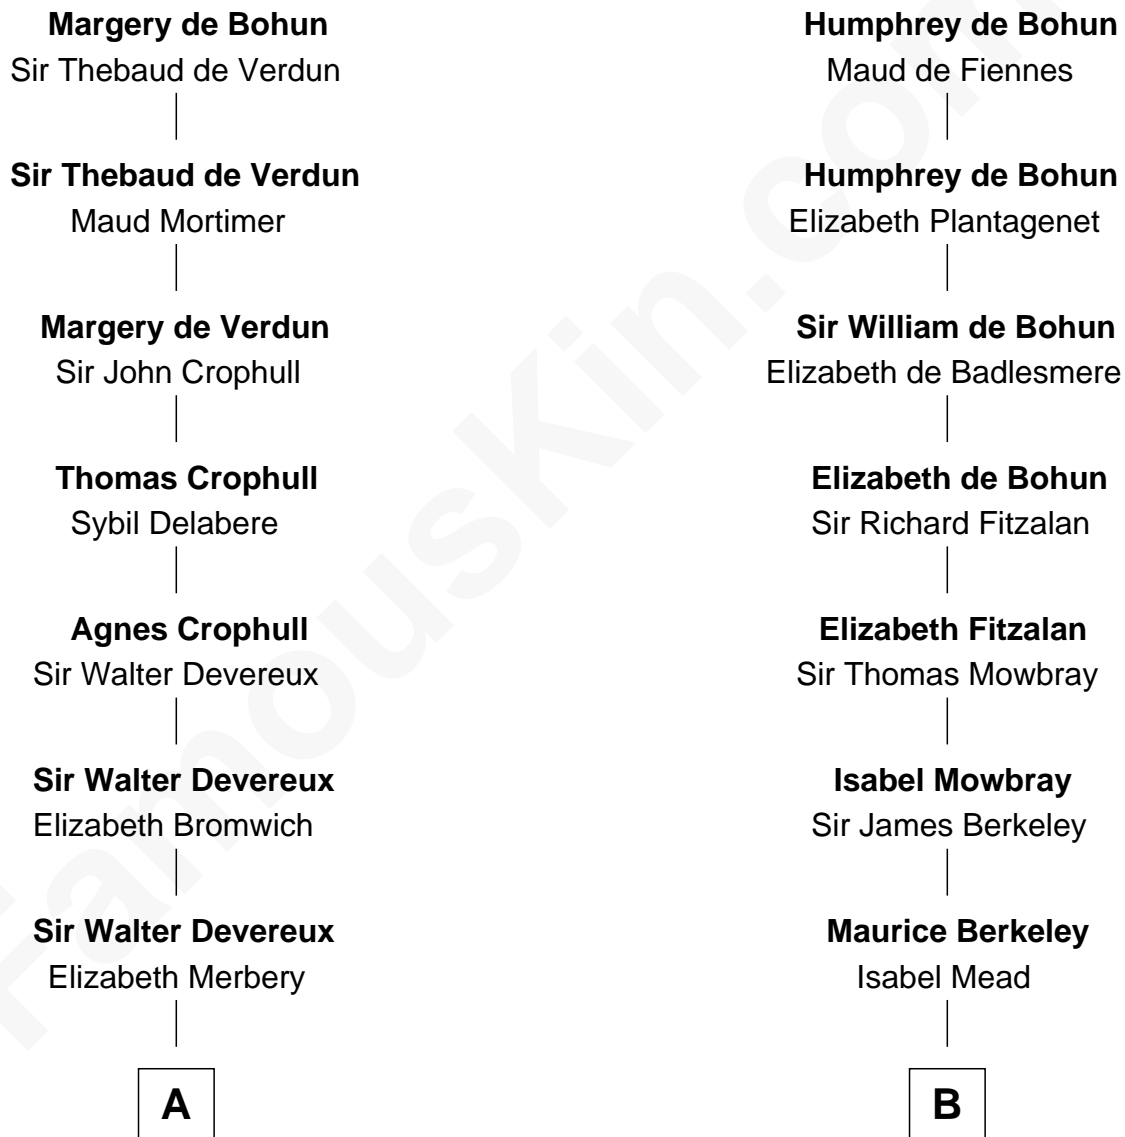

FamousKin.com Relationship Chart of

George Clinton

4th U.S. Vice President

16th cousin 5 times removed of

Endicott Peabody

62nd Governor of Massachusetts

Sir Humphrey de Bohun

Eleanor de Braiose