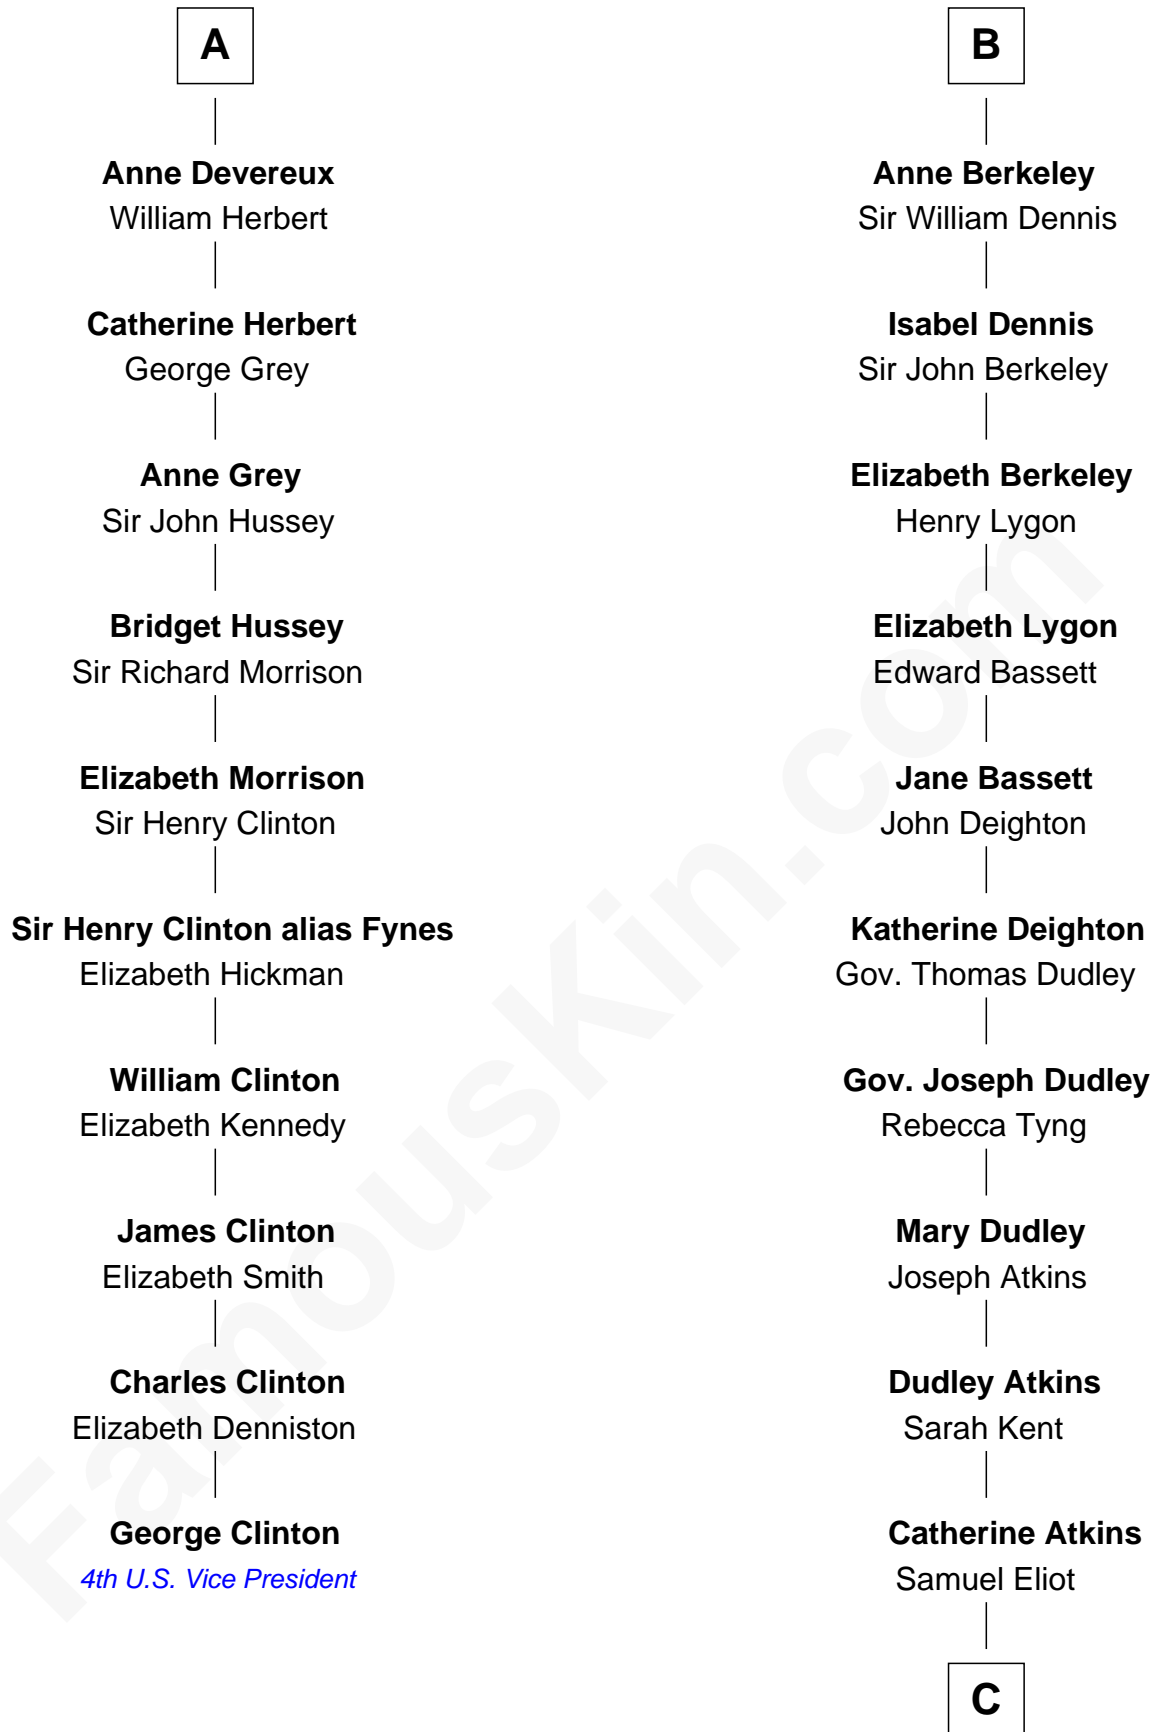

FamousKin.com Relationship Chart of

George Clinton

4th U.S. Vice President

16th cousin 5 times removed of

Endicott Peabody

62nd Governor of Massachusetts

Sir Humphrey de Bohun

Eleanor de Braiose

C

Mary Harrison Eliot

Edmund Dwight

Mary Eliot Dwight

Dr. Samuel Parkman

Henry Parkman

Mary Frances Parker

Mary Elizabeth Parkman