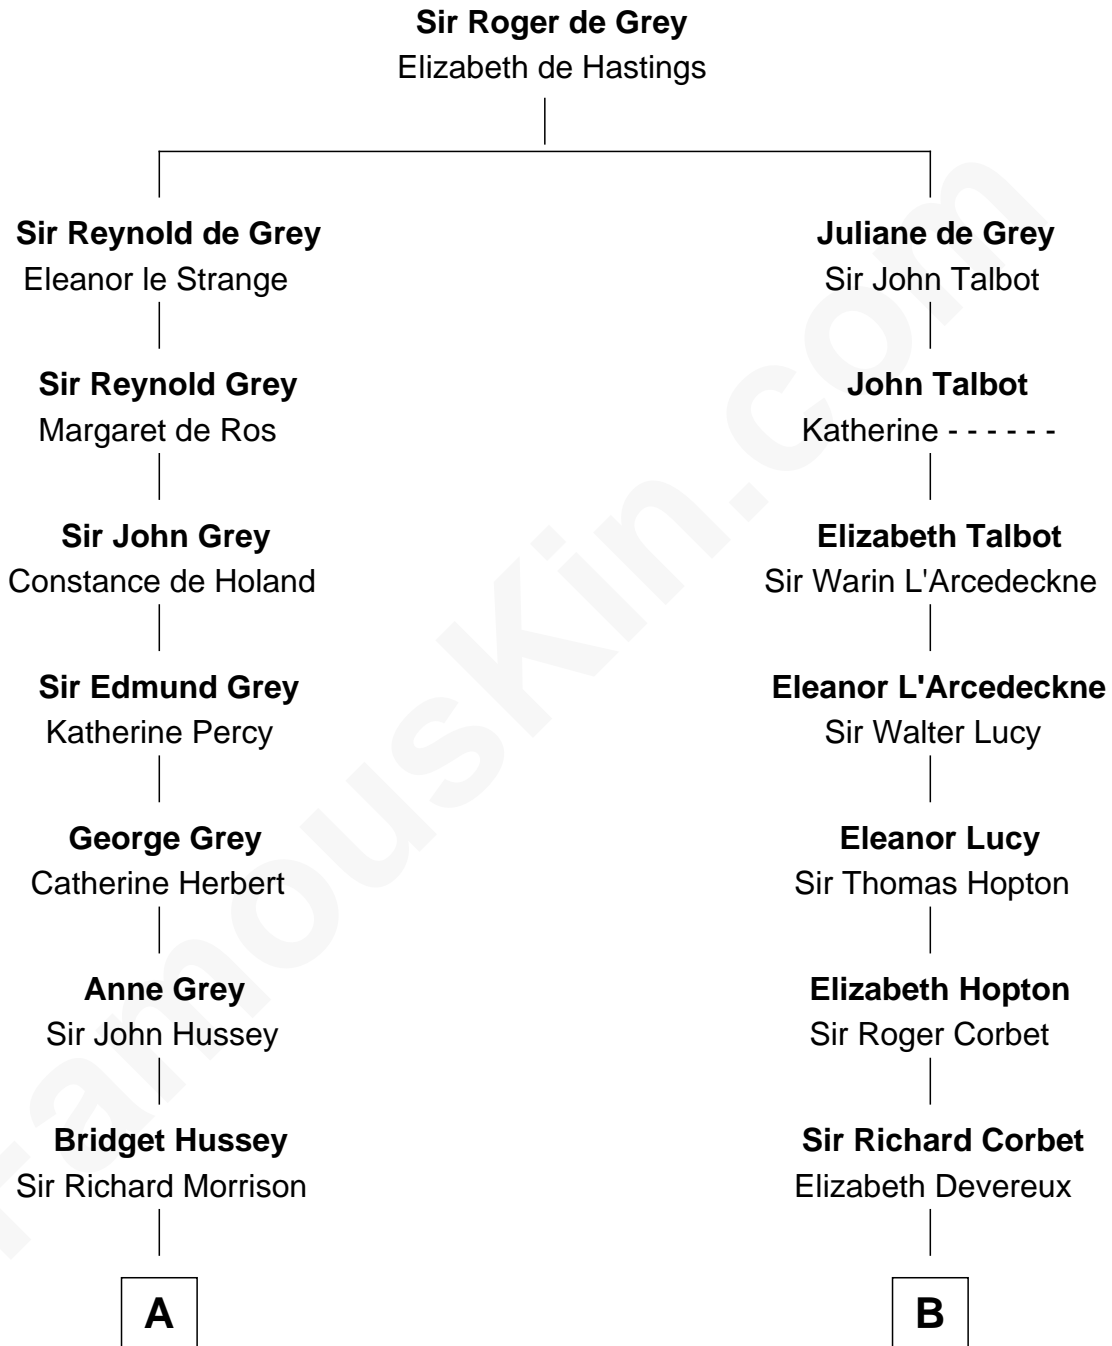

FamousKin.com Relationship Chart of

George Clinton

4th U.S. Vice President

12th cousin 6 times removed of

James Russell Lowell

American "Fireside" Poet

C

Rev. Charles Lowell
Harriet Brackett Spence

James Russell Lowell
American "Fireside" Poet

FamousKin.com