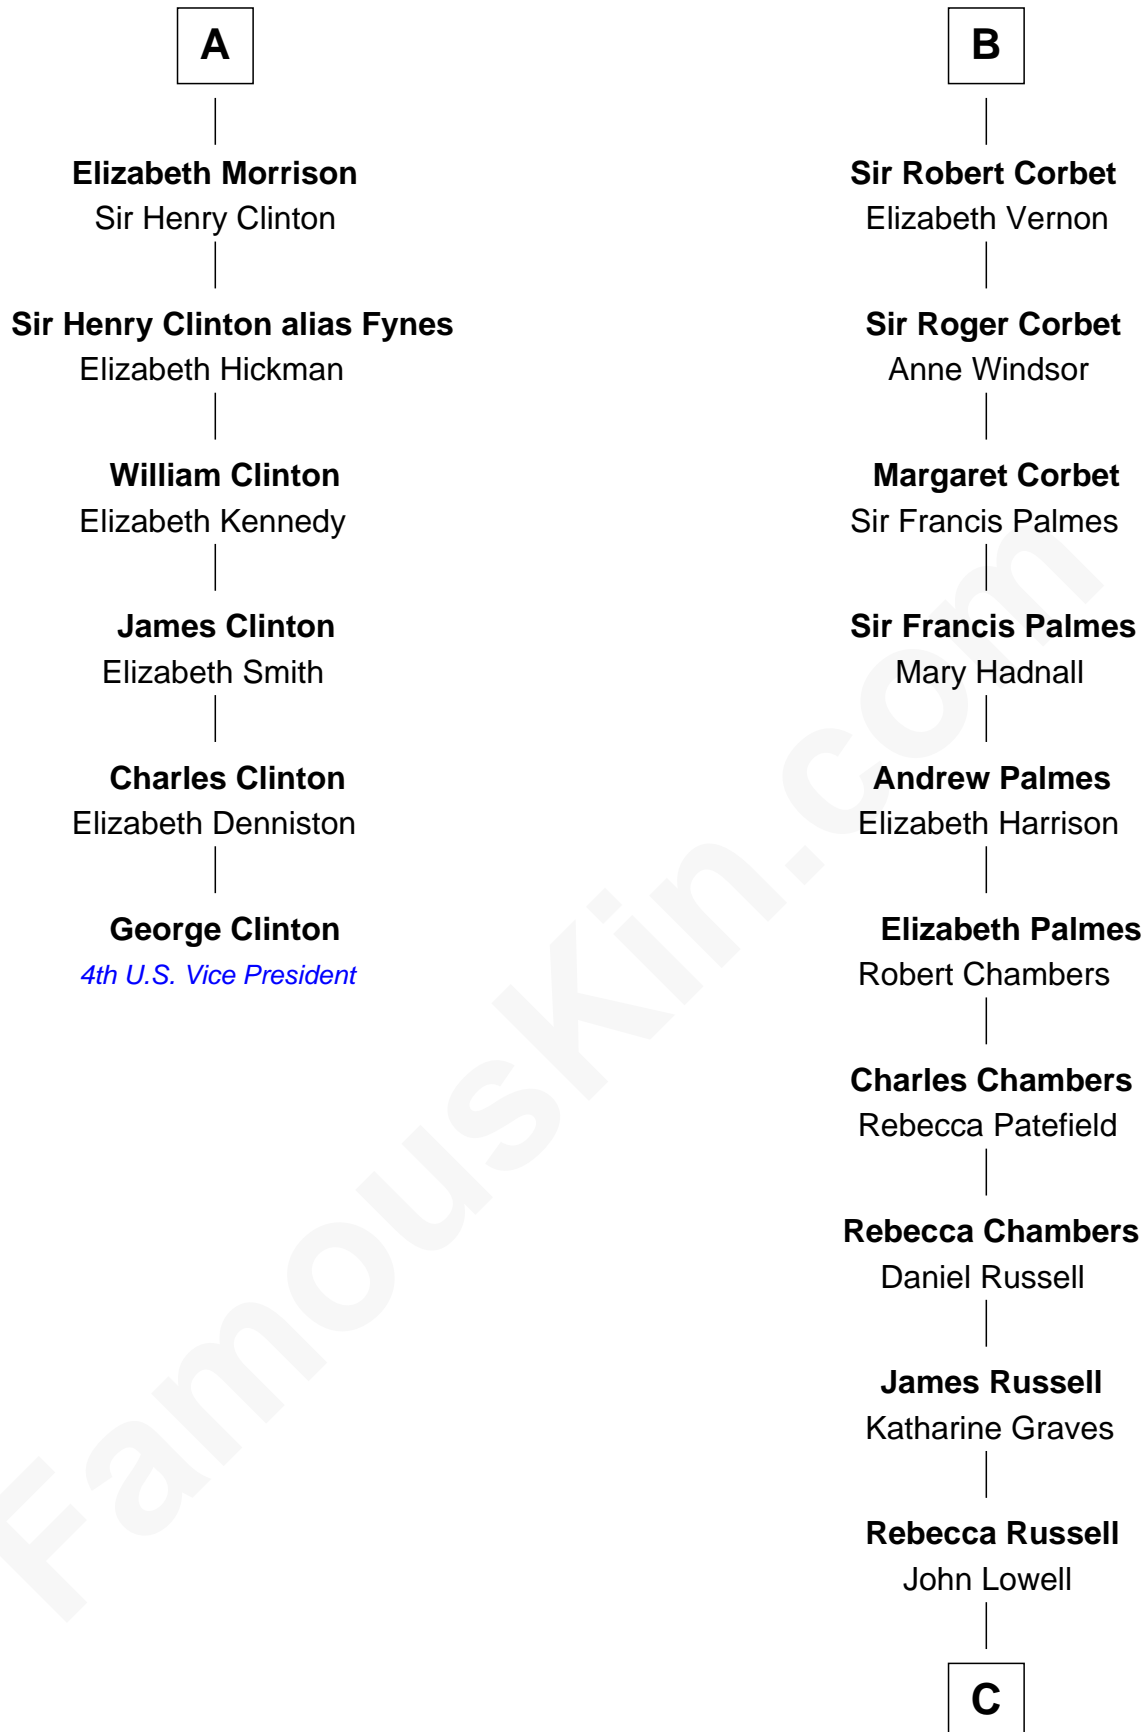

FamousKin.com Relationship Chart of

George Clinton

4th U.S. Vice President

12th cousin 6 times removed of

James Russell Lowell

American "Fireside" Poet

C

Rev. Charles Lowell
Harriet Brackett Spence

James Russell Lowell
American "Fireside" Poet

FamousKin.com