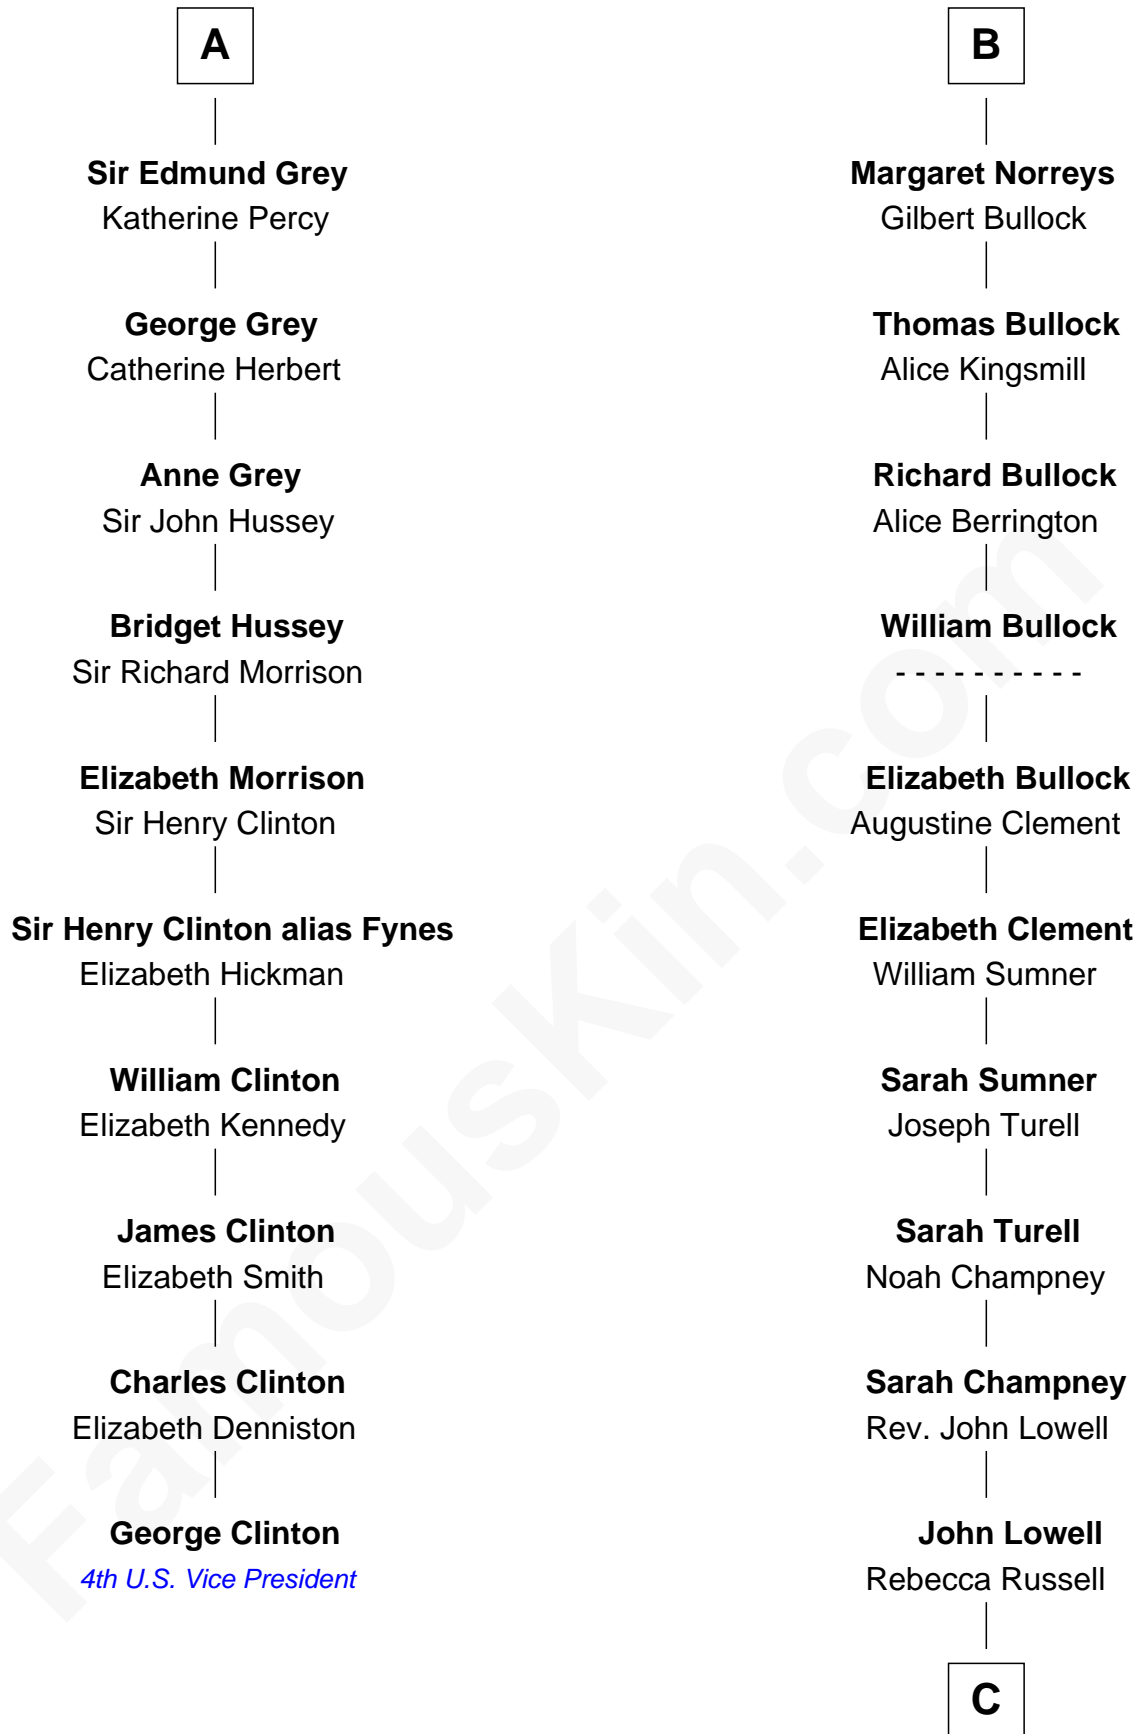

# FamousKin.com Relationship Chart of

**George Clinton**

*4th U.S. Vice President*

16th cousin 2 times removed of

**James Russell Lowell**

*American "Fireside" Poet*

**Sir Walter FitzRobert**

Ida Longespee