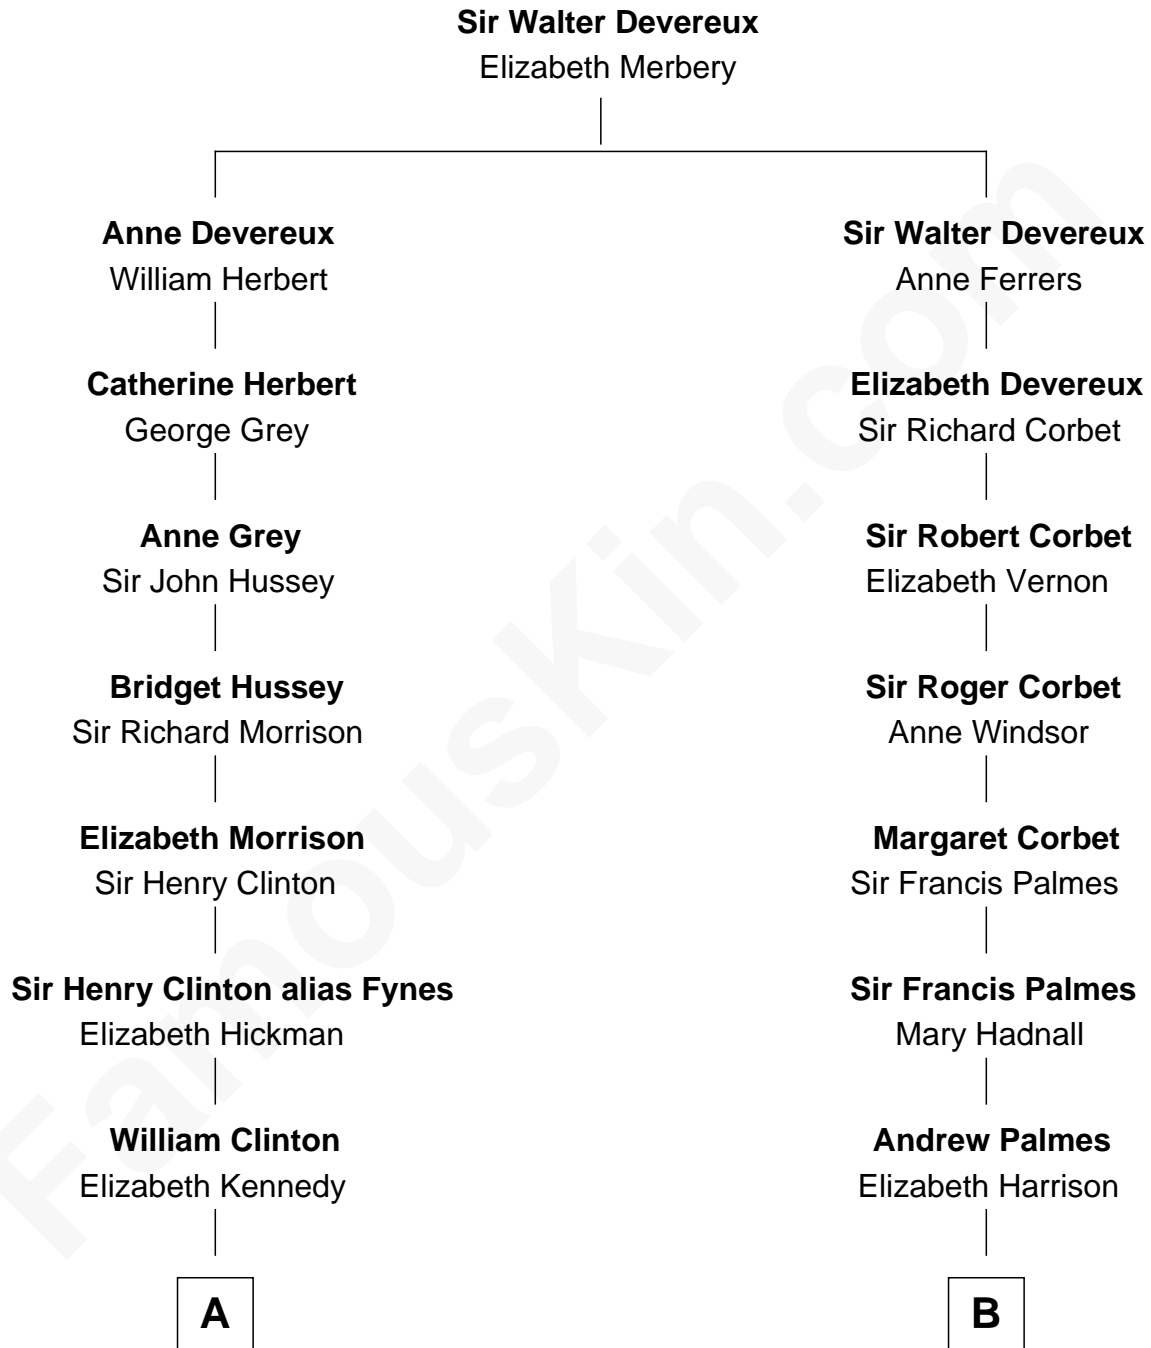

FamousKin.com Relationship Chart of

George Clinton

4th U.S. Vice President

9th cousin 4 times removed of

James Russell Lowell

American "Fireside" Poet

A

James Clinton
Elizabeth Smith

Charles Clinton
Elizabeth Denniston

George Clinton
4th U.S. Vice President

B

Elizabeth Palmes
Robert Chambers

Charles Chambers
Rebecca Patefield

Rebecca Chambers
Daniel Russell

James Russell
Katharine Graves