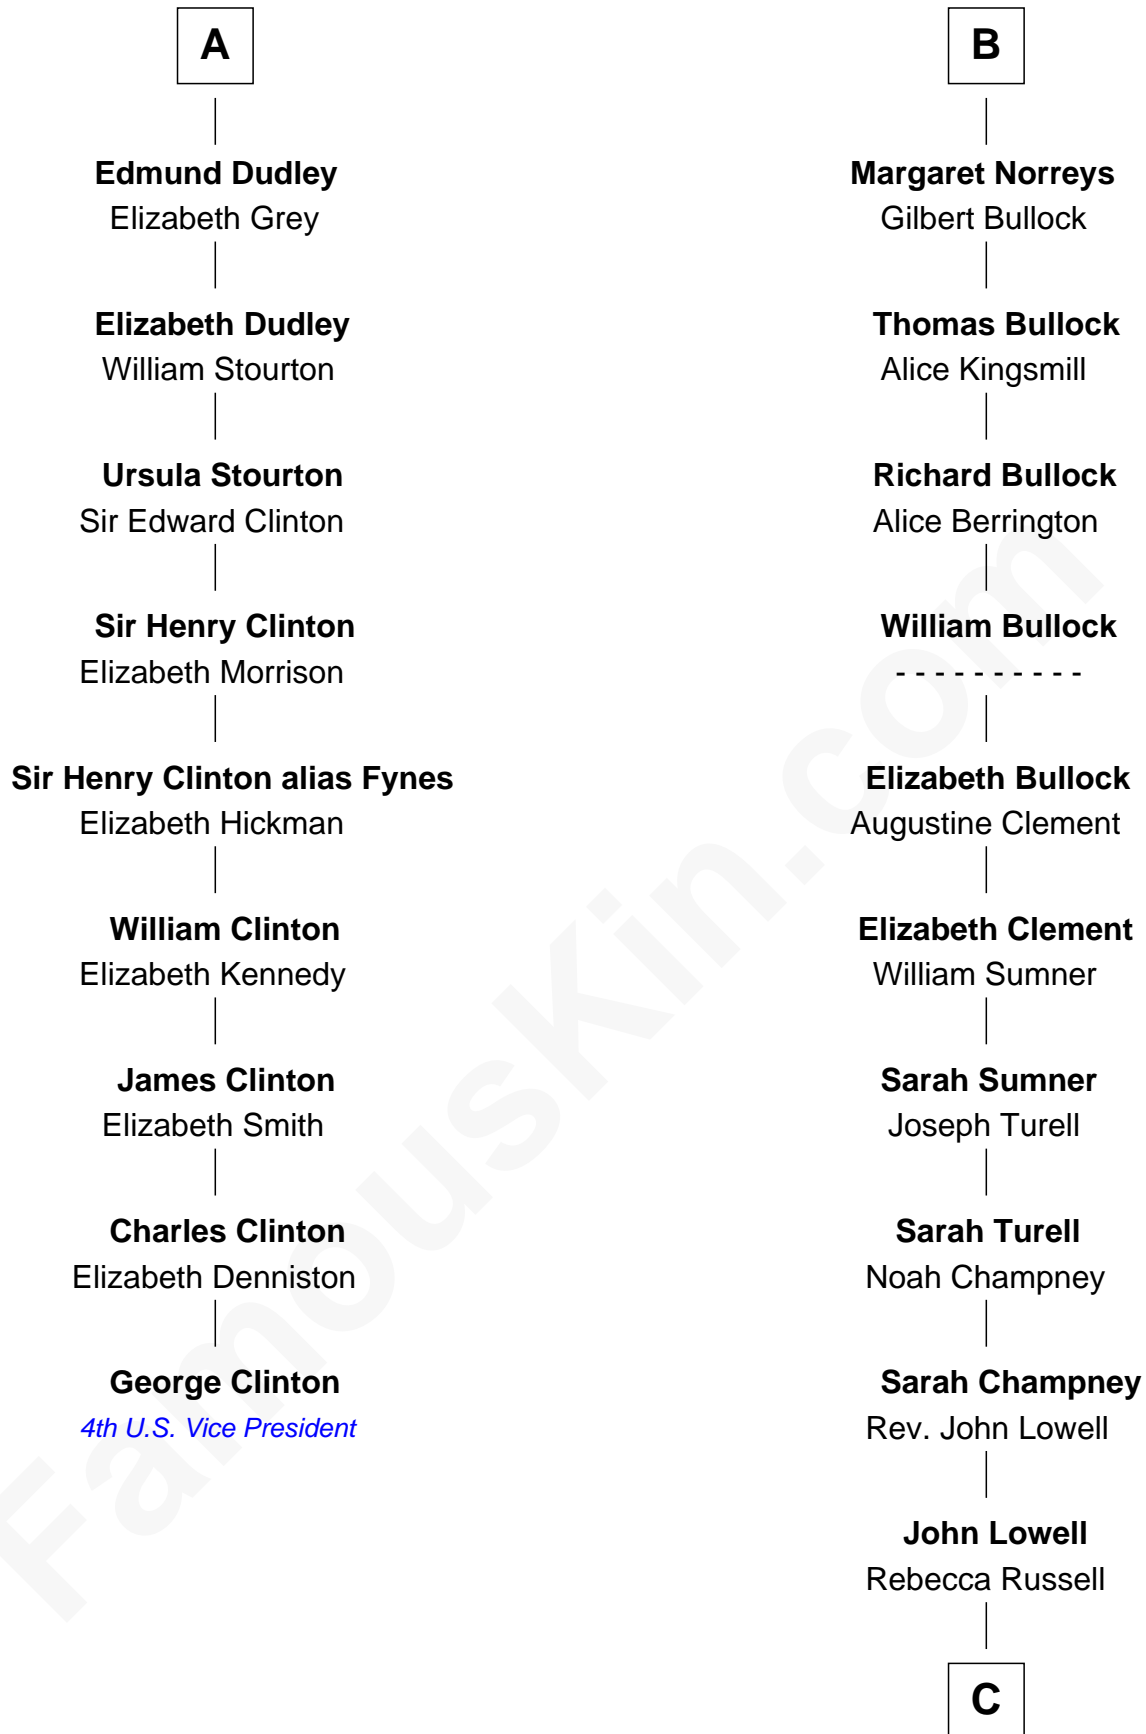

FamousKin.com Relationship Chart of

George Clinton

4th U.S. Vice President

15th cousin 3 times removed of

James Russell Lowell

American "Fireside" Poet

Sir Hugh le Despencer

Isabella de Beauchamp

Eleanor de Clare

Isabel le Despencer

Richard Fitzalan

Sir Edmund Fitzalan

Sibyl de Montagu

Philippe Fitzalan

Sir Richard Sergeaux

Alice Sergeaux

Sir Richard de Vere

Sir John de Vere

Elizabeth Howard

Joan de Vere

Sir William Norreys

B

C

Rev. Charles Lowell
Harriet Brackett Spence

James Russell Lowell
American "Fireside" Poet

FamousKin.com