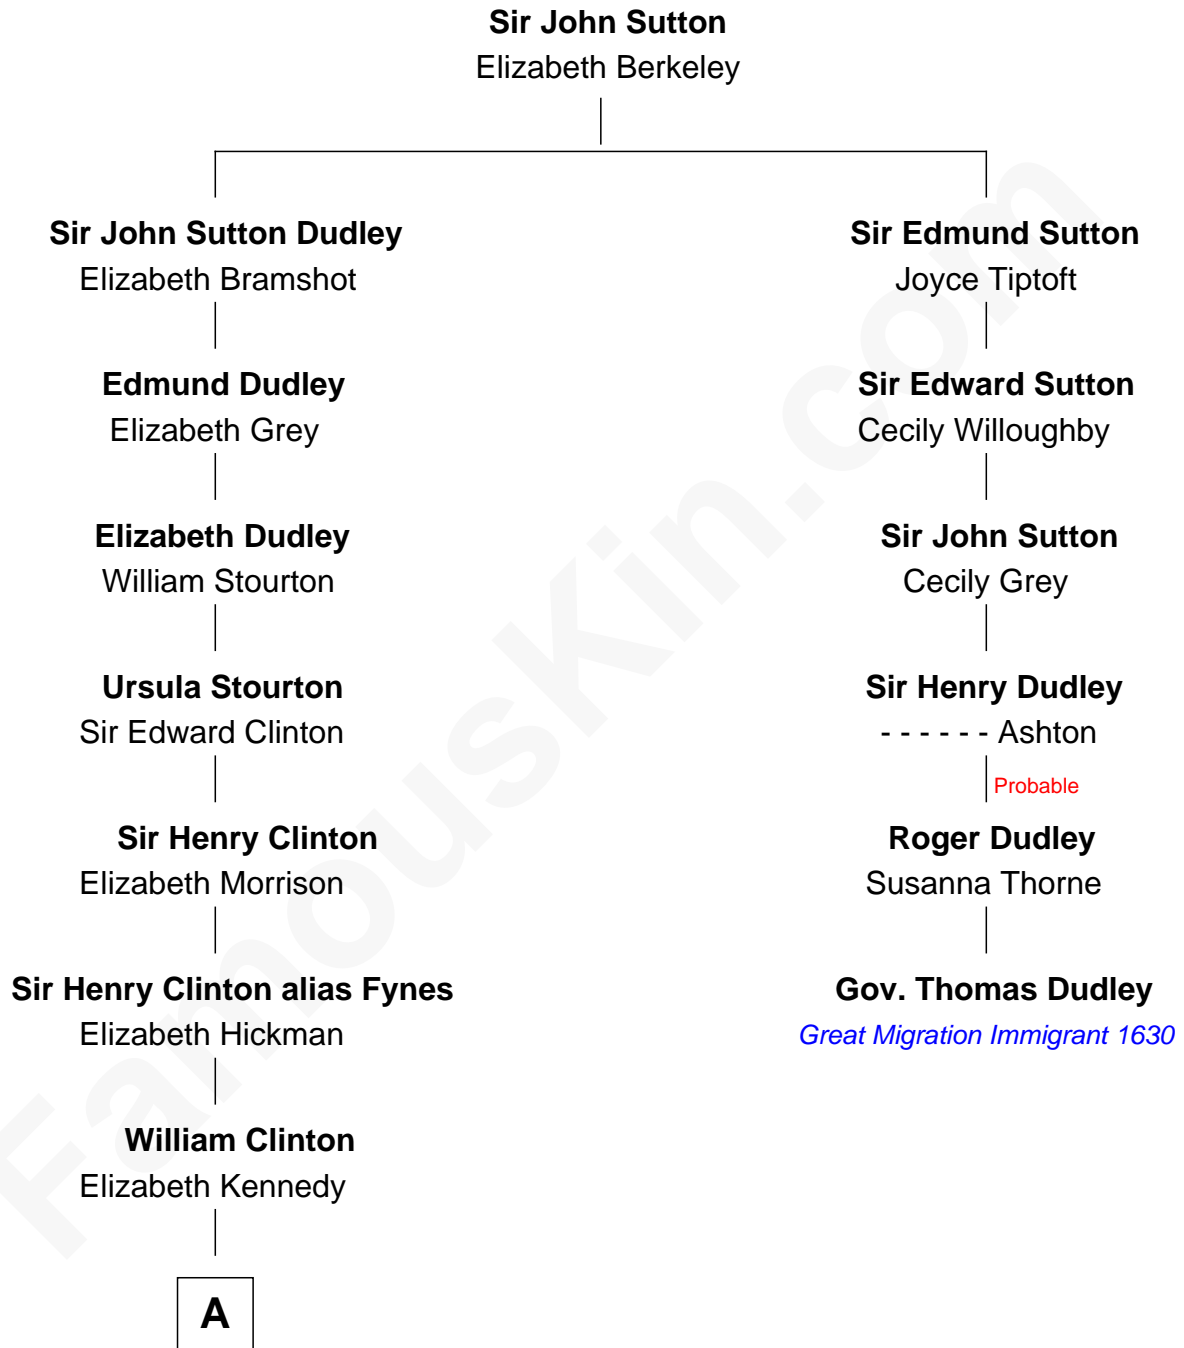

# FamousKin.com Relationship Chart of

**George Clinton**

*4th U.S. Vice President*

5th cousin 4 times removed of

**Gov. Thomas Dudley**

*(1576 - 1653) Great Migration Immigrant 1630*

**A**

James Clinton  
Elizabeth Smith

Charles Clinton  
Elizabeth Denniston

George Clinton  
*4th U.S. Vice President*

FamousKin.com