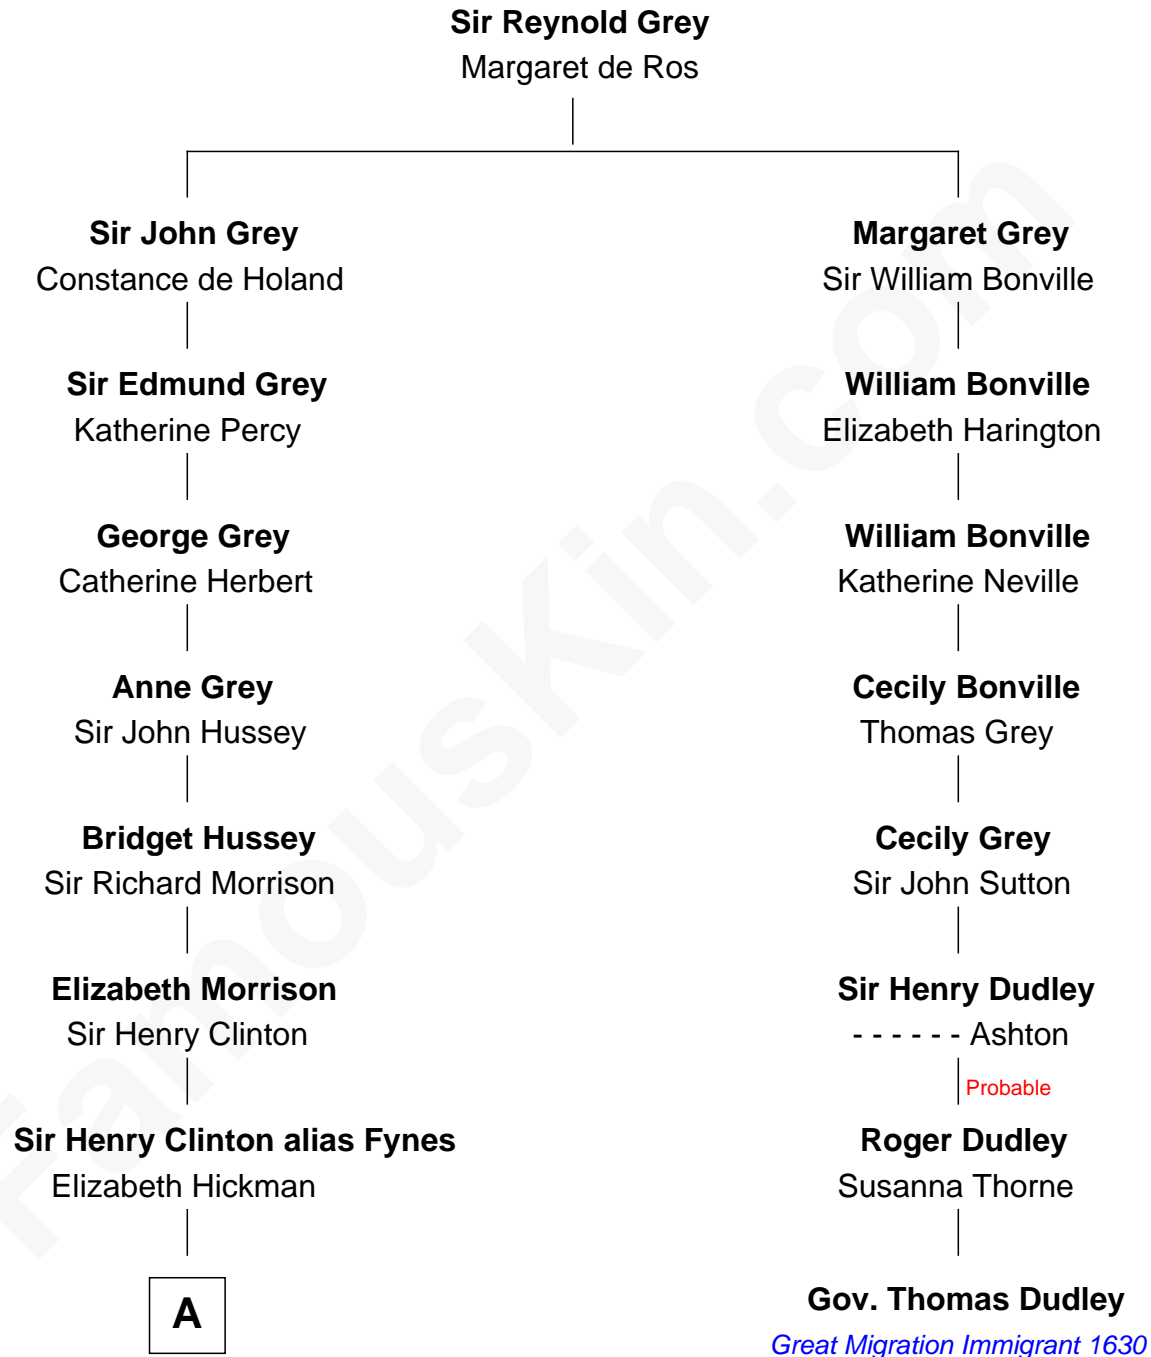

FamousKin.com

Relationship Chart of

George Clinton

4th U.S. Vice President

7th cousin 3 times removed of

Gov. Thomas Dudley

(1576 - 1653) Great Migration Immigrant 1630

A

—
William Clinton
Elizabeth Kennedy

—
James Clinton
Elizabeth Smith

—
Charles Clinton
Elizabeth Denniston

—
George Clinton
4th U.S. Vice President

FamousKin.com