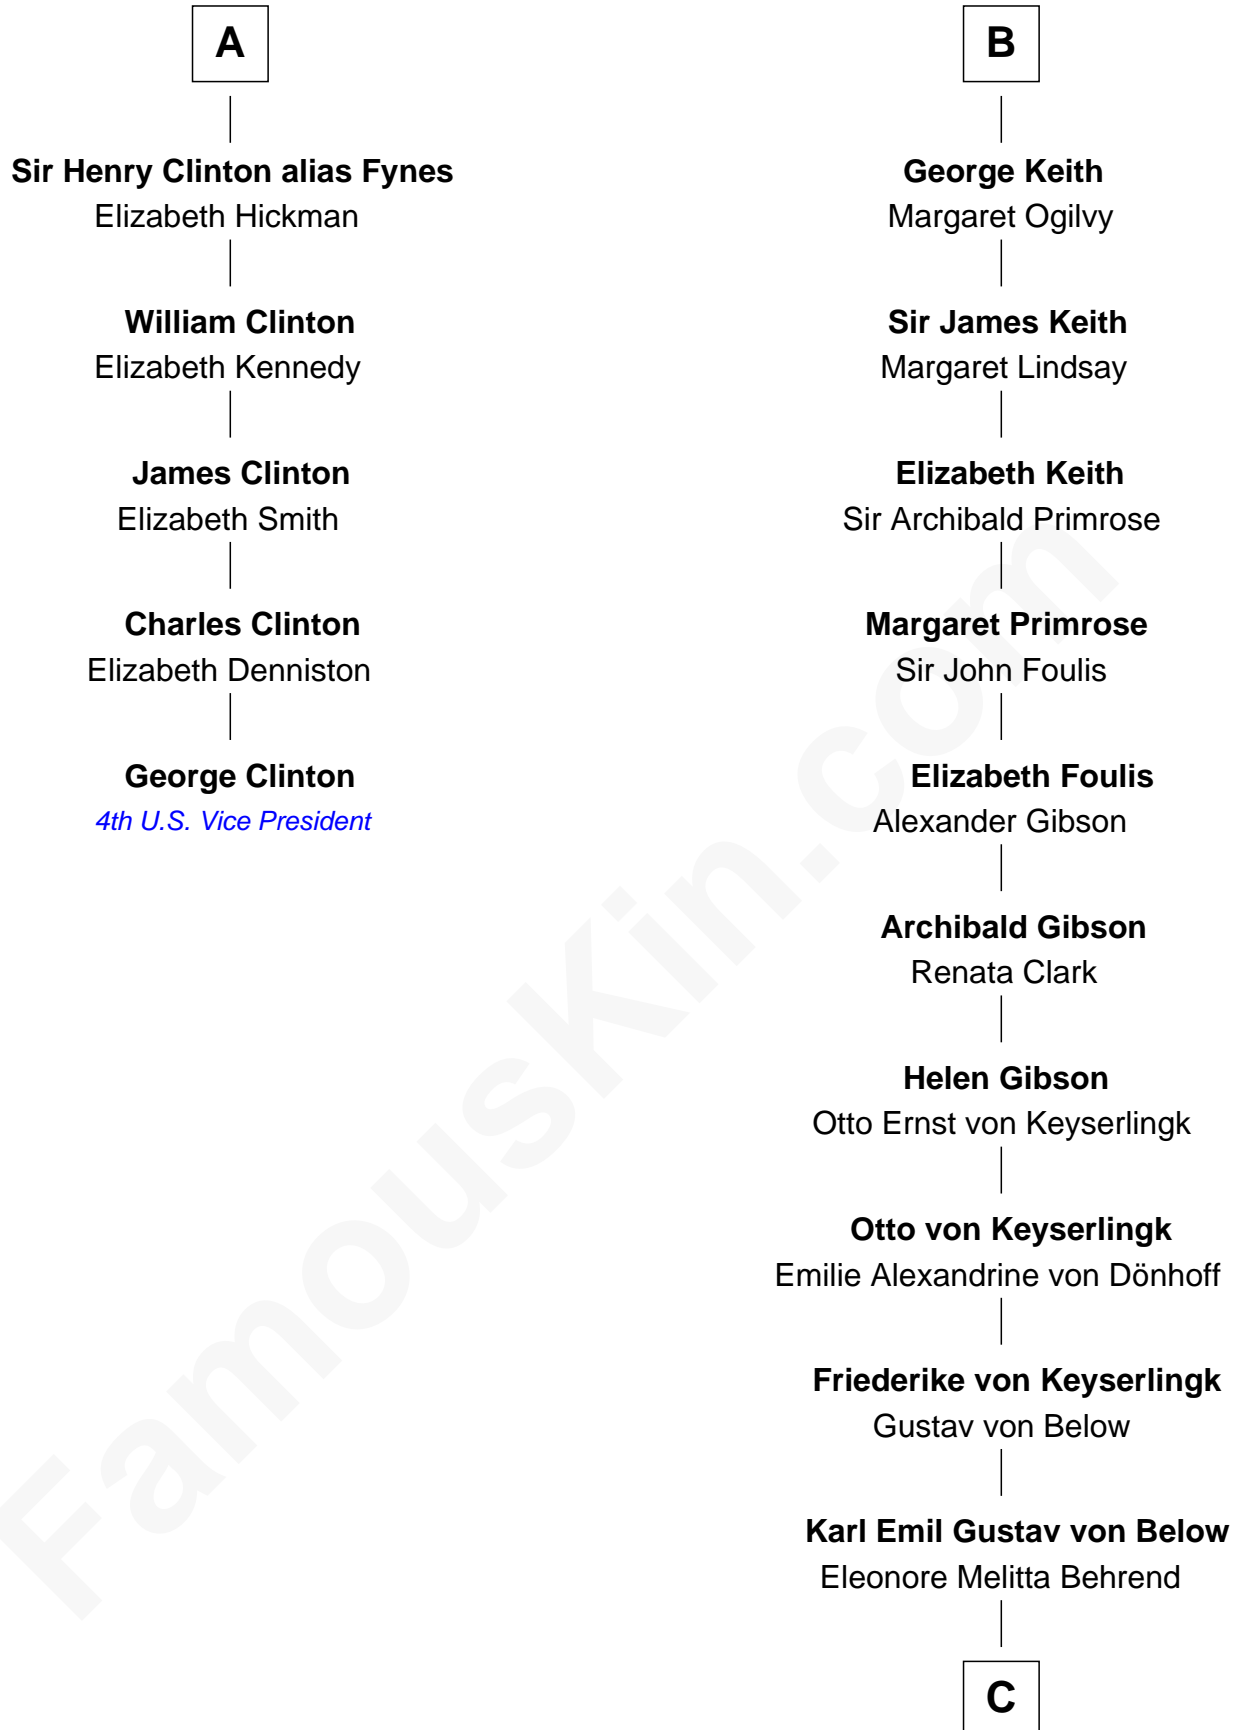

FamousKin.com Relationship Chart of

George Clinton

4th U.S. Vice President

11th cousin 8 times removed of

Wernher von Braun

Rocket Scientist

Katherine Roet

John of Gaunt

Elizabeth Douglas

William Keith

Margaret Keith

William Keith

Elizabeth Hay

B

C

Marie Eleonore Dorothea von Below