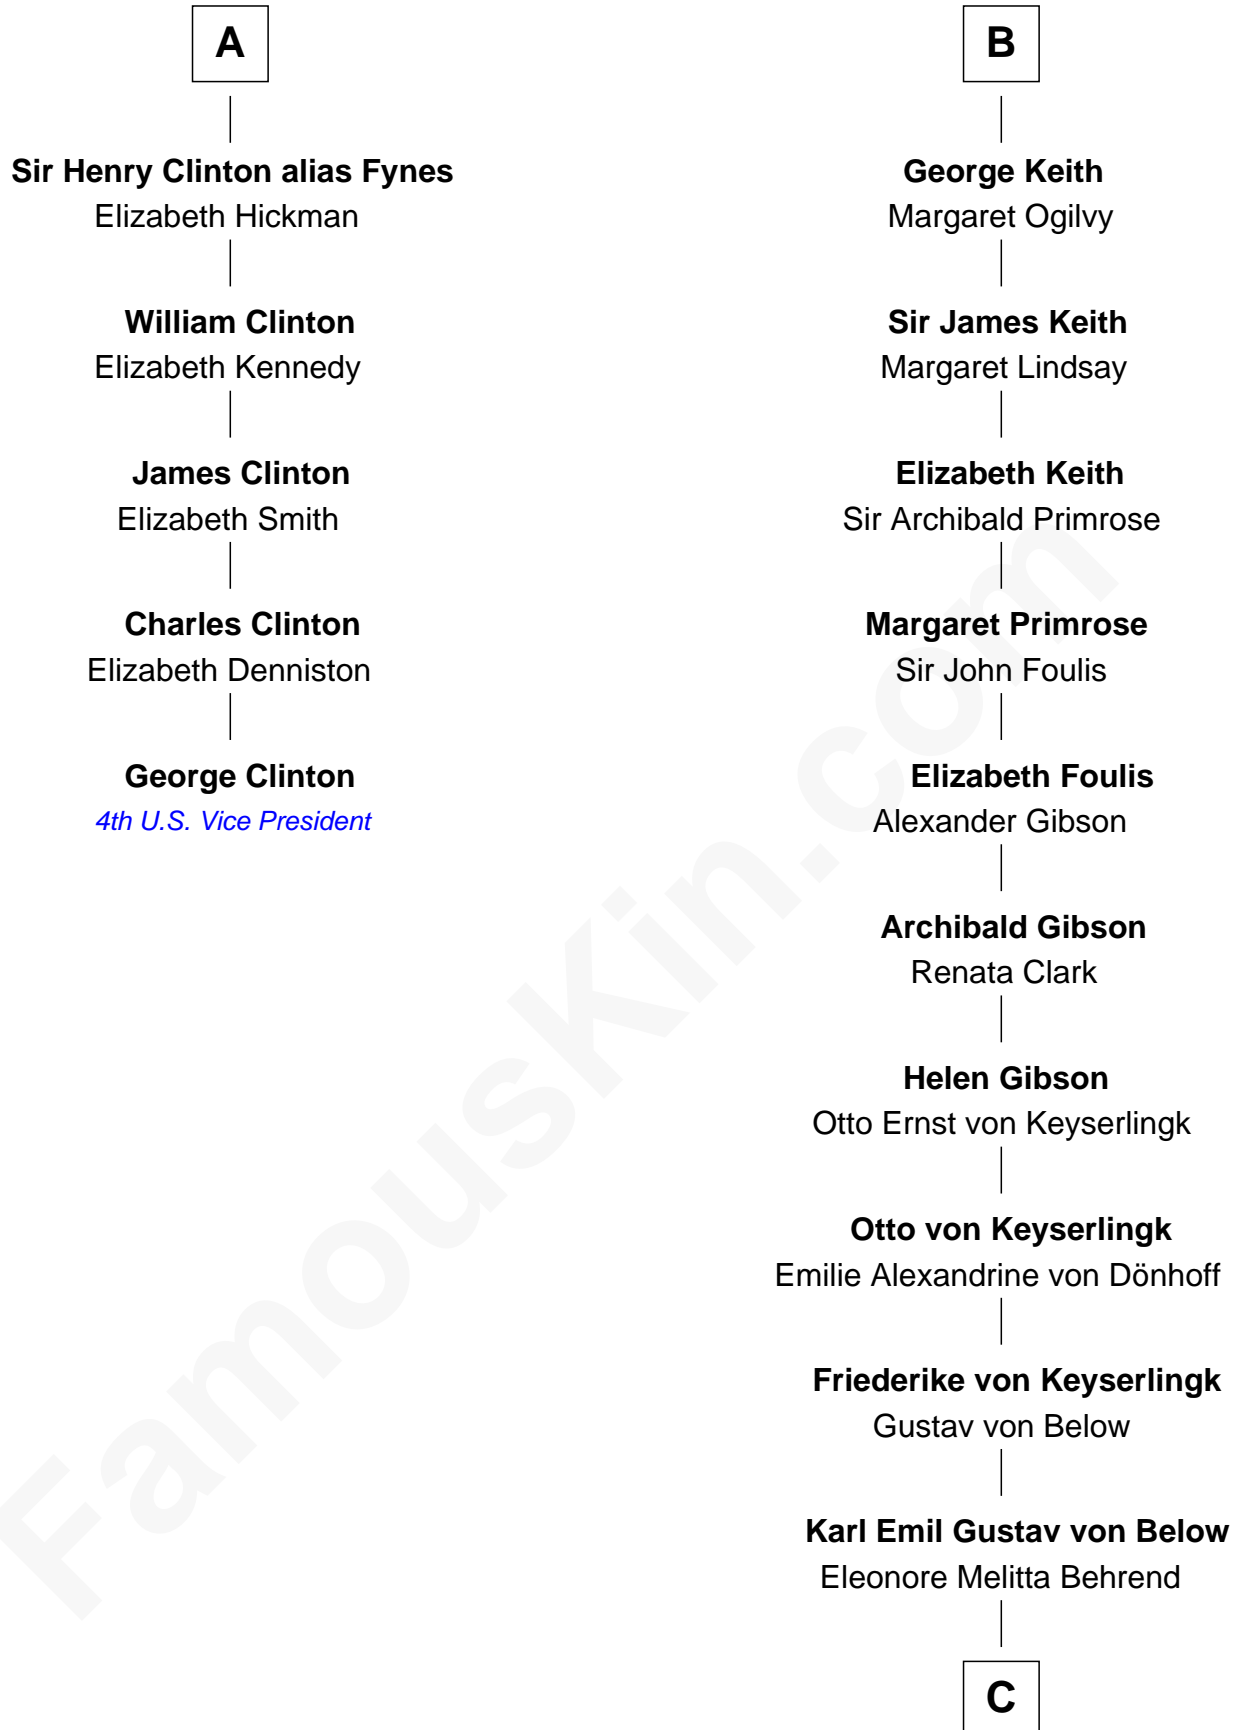

FamousKin.com Relationship Chart of

George Clinton

4th U.S. Vice President

11th cousin 8 times removed of

Wernher von Braun

Rocket Scientist

C

Marie Eleonore Dorothea von Below

Wernher von Quistorp

Emmy von Quistorp

Magnus von Braun

Wernher von Braun

Rocket Scientist

FamousKin.com