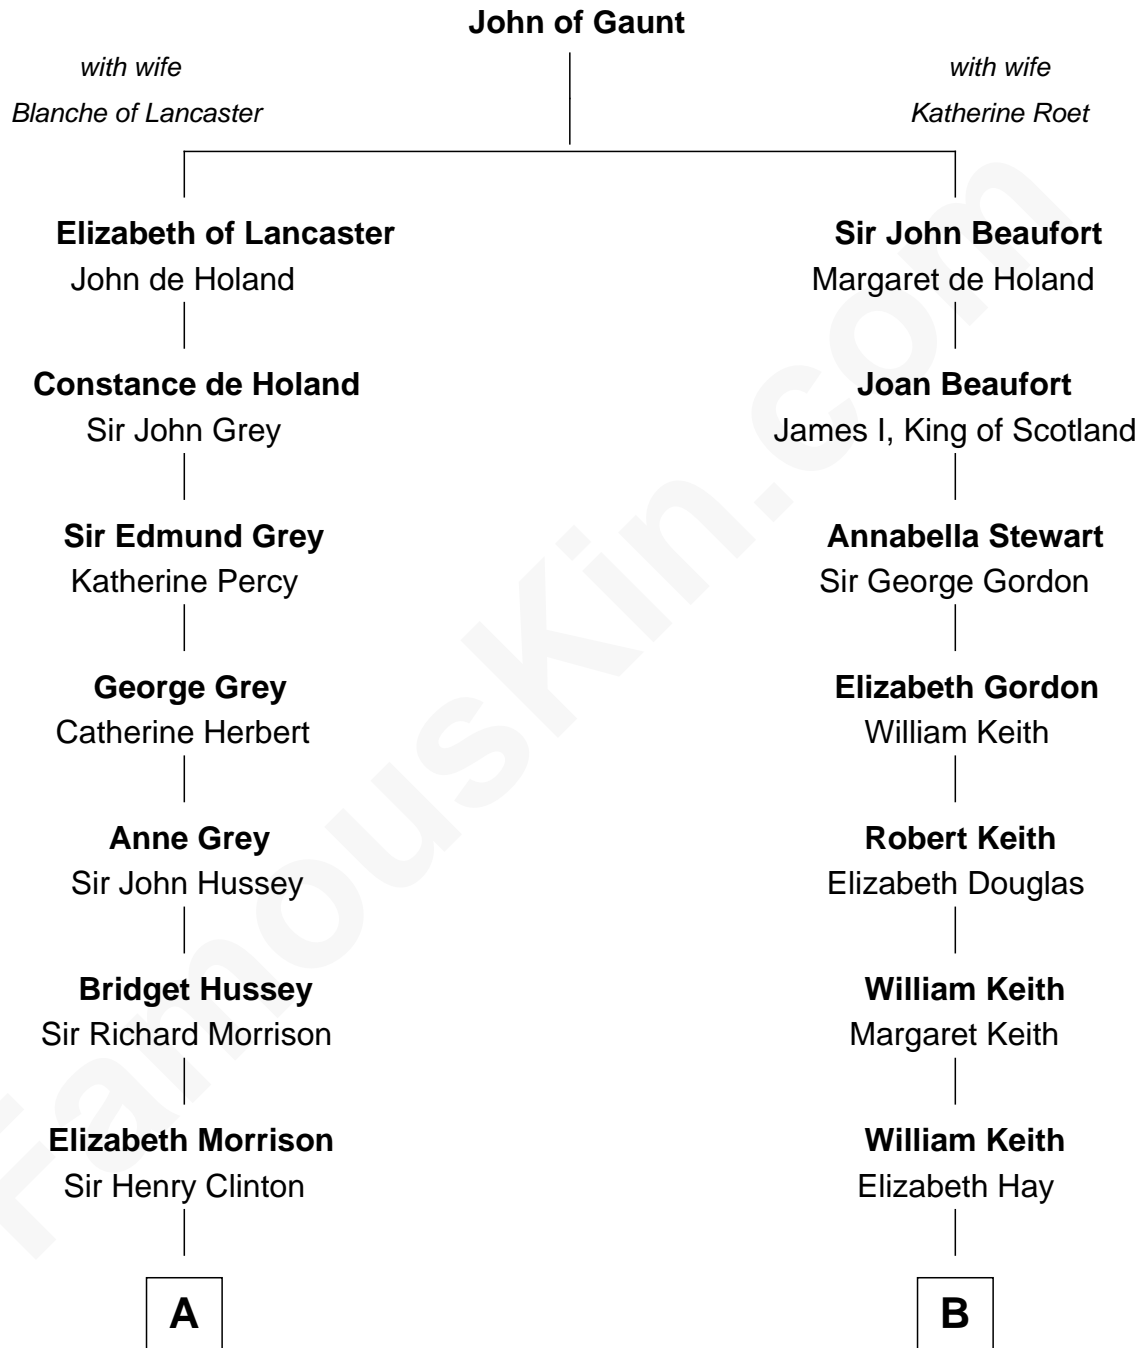

FamousKin.com Relationship Chart of

George Clinton

4th U.S. Vice President

11th cousin 8 times removed of

Wernher von Braun

Rocket Scientist

C

Marie Eleonore Dorothea von Below

Wernher von Quistorp

Emmy von Quistorp

Magnus von Braun

Wernher von Braun

Rocket Scientist

FamousKin.com