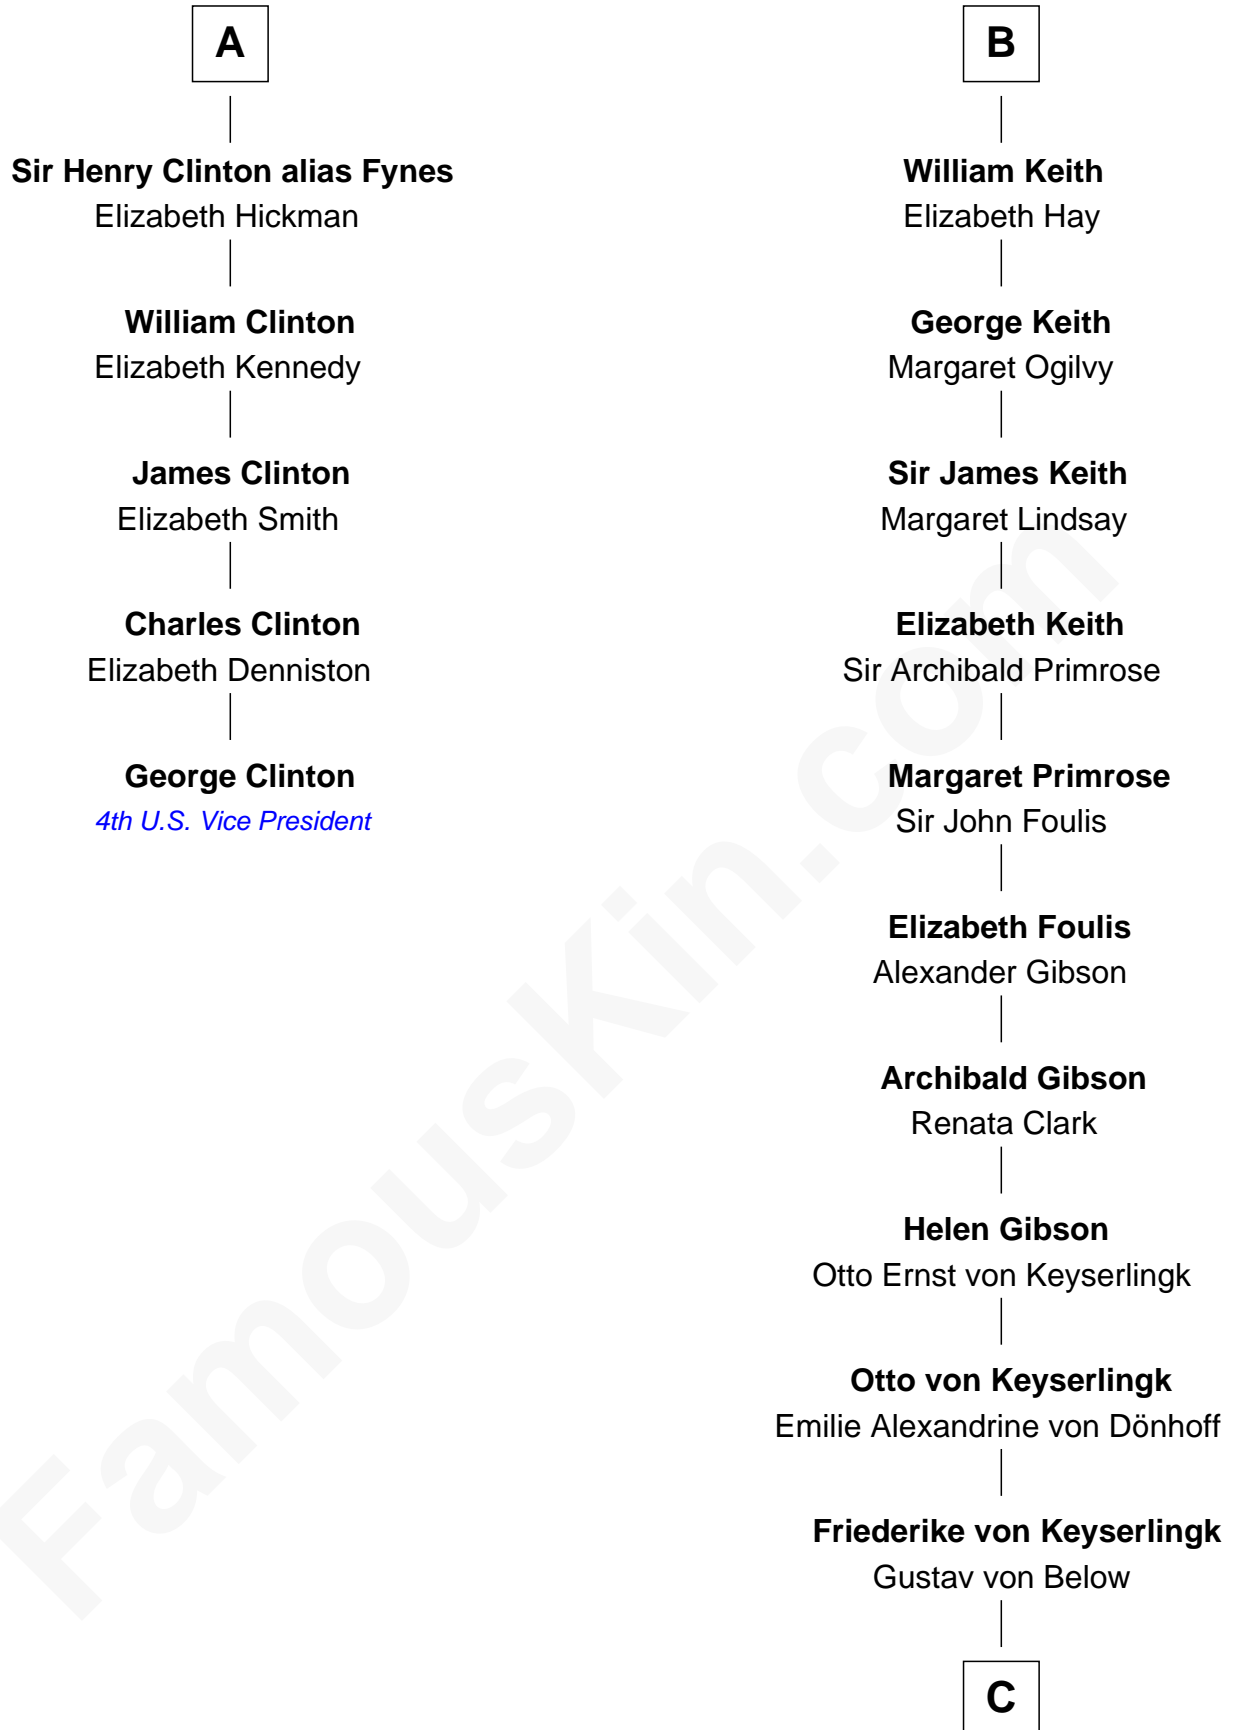

FamousKin.com Relationship Chart of

George Clinton

4th U.S. Vice President

11th cousin 9 times removed of

Wernher von Braun

Rocket Scientist

Thomas Holand
Joan Plantagenet

John de Holand
Elizabeth of Lancaster

Constance de Holand
Sir John Grey

Sir Edmund Grey
Katherine Percy

George Grey
Catherine Herbert

Anne Grey
Sir John Hussey

Bridget Hussey
Sir Richard Morrison

Elizabeth Morrison
Sir Henry Clinton

A

Sir Thomas de Holand
Alice Fitzalan

Margaret de Holand
Sir John Beaufort

Joan Beaufort
James I, King of Scotland

Annabella Stewart
Sir George Gordon

Elizabeth Gordon
William Keith

Robert Keith
Elizabeth Douglas

William Keith
Margaret Keith

B

C

Karl Emil Gustav von Below

Eleonore Melitta Behrend

Marie Eleonore Dorothea von Below

Wernher von Quistorp

Emmy von Quistorp

Magnus von Braun

Wernher von Braun

Rocket Scientist