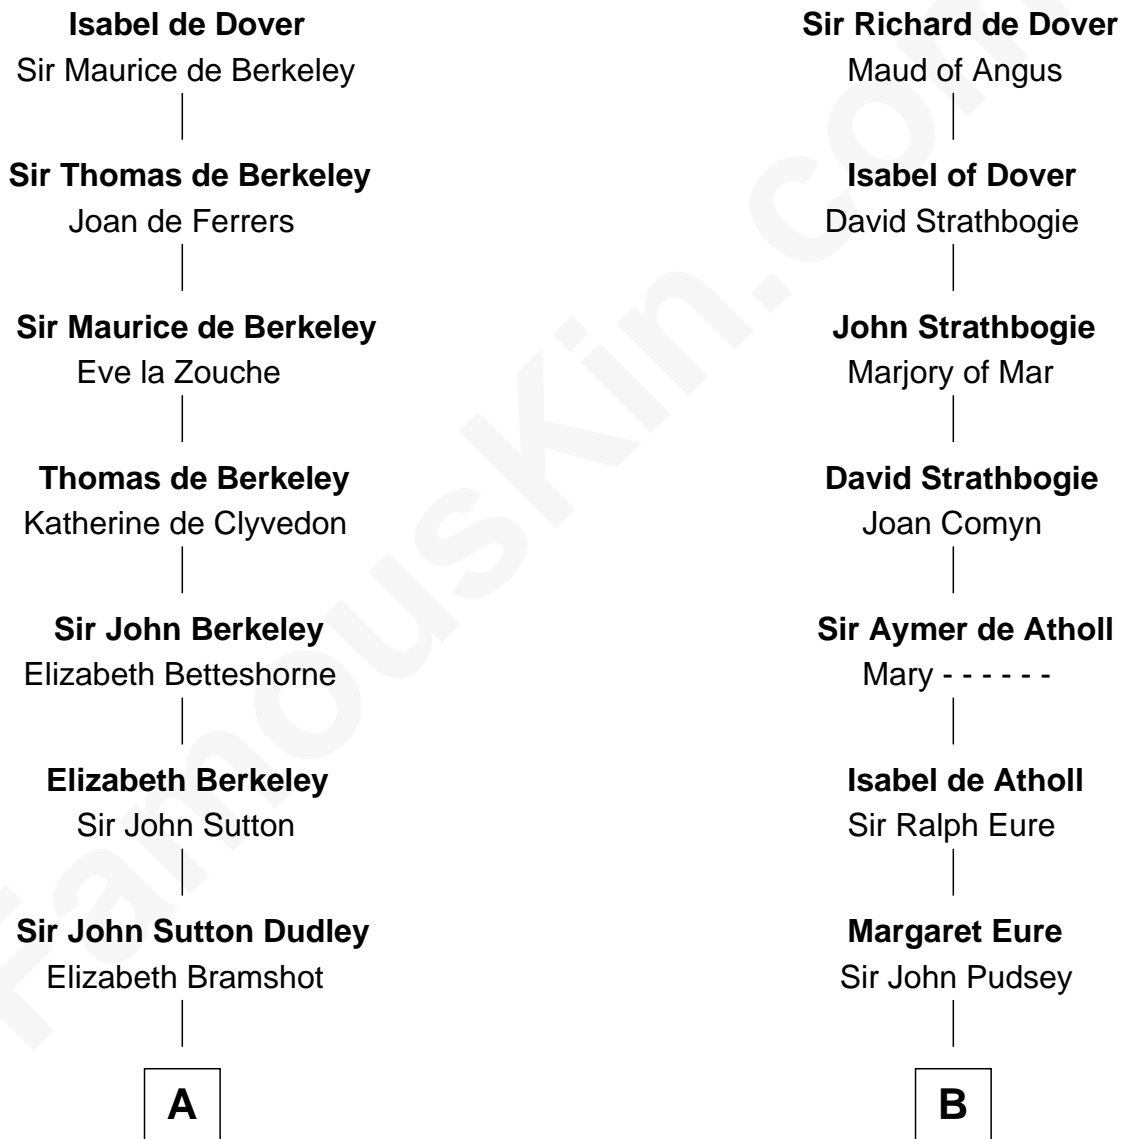

FamousKin.com Relationship Chart of

George Clinton

4th U.S. Vice President

15th cousin 4 times removed of

Richard Henry Lee

Signer of the Declaration of Independence

Sir Richard FitzRoy

Rose de Dover

C

Laetitia Corbin

Richard Lee

Gov. Thomas Lee

Hannah Ludwell

Richard Henry Lee

Signer of Declaration of Independence

FamousKin.com