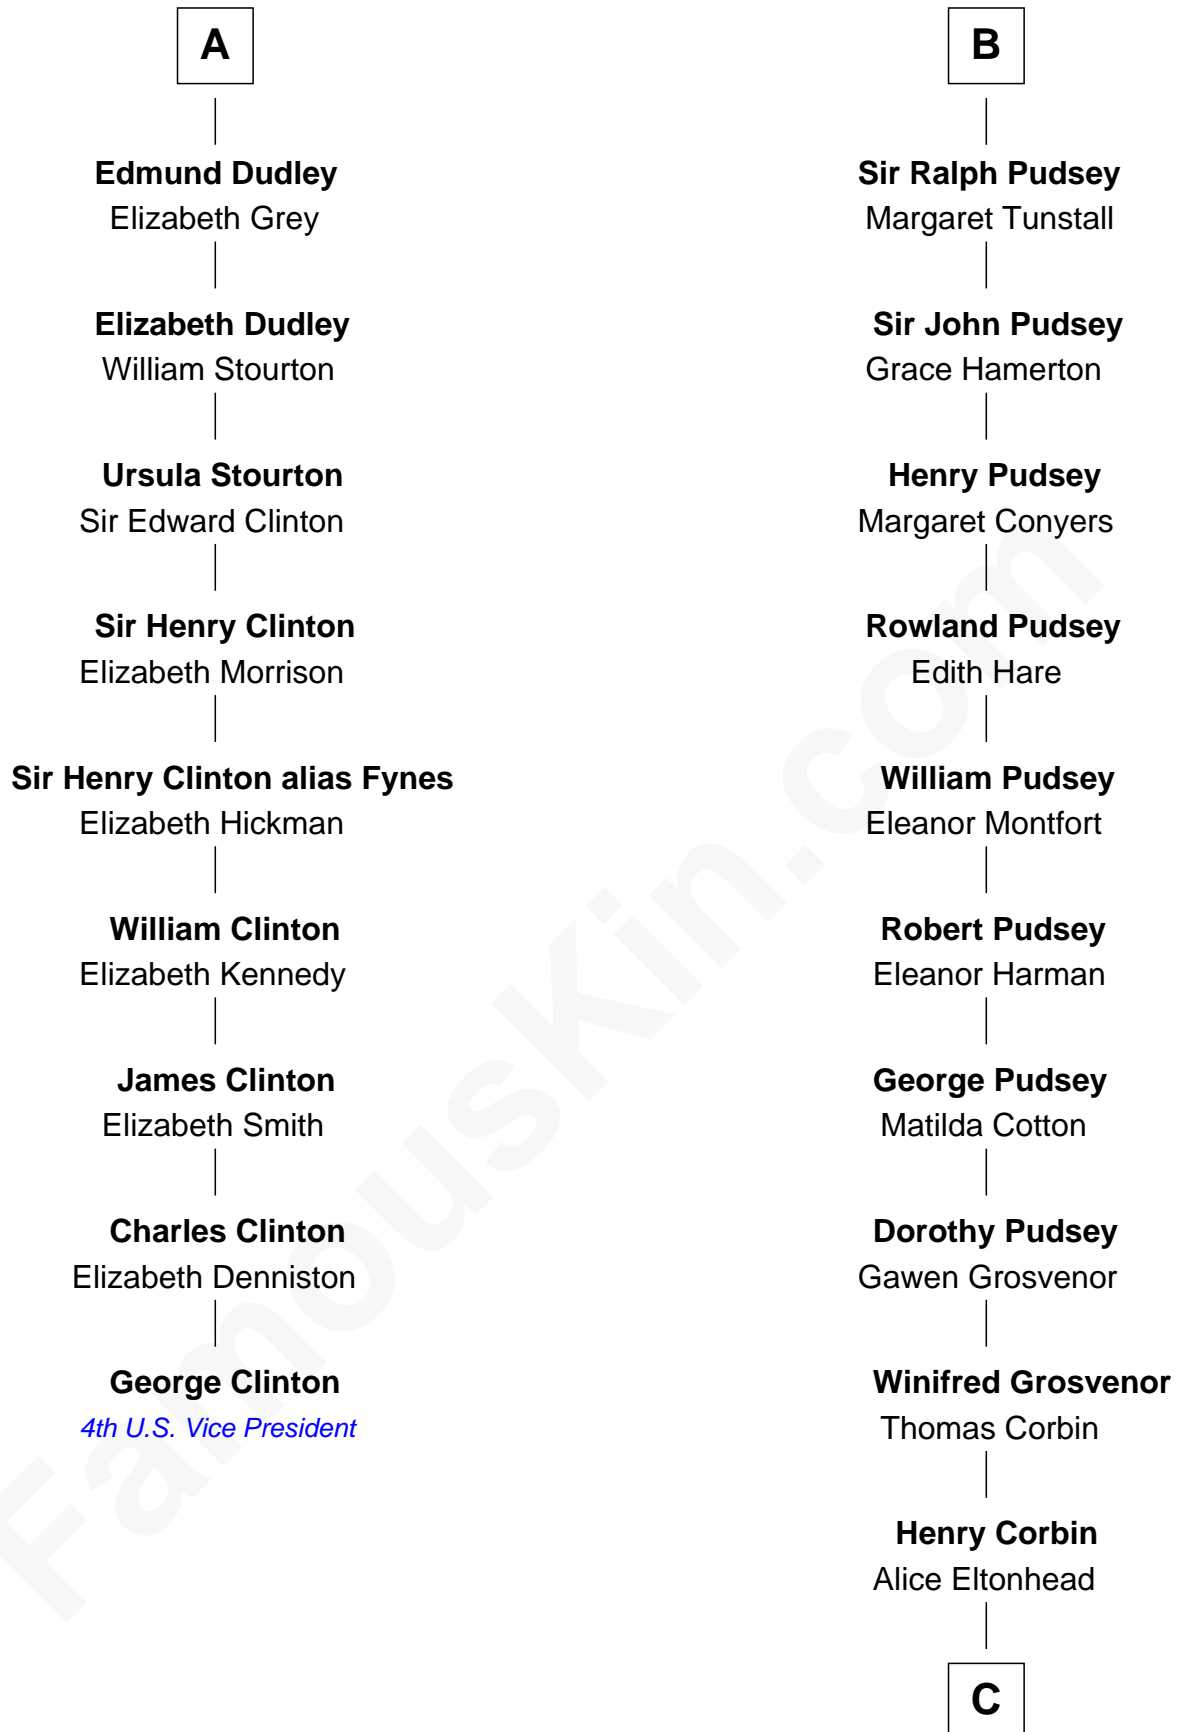

FamousKin.com Relationship Chart of

George Clinton

4th U.S. Vice President

15th cousin 4 times removed of

Richard Henry Lee

Signer of the Declaration of Independence

Sir Richard FitzRoy

Rose de Dover

C

Laetitia Corbin

Richard Lee

Gov. Thomas Lee

Hannah Ludwell

Richard Henry Lee

Signer of Declaration of Independence

FamousKin.com