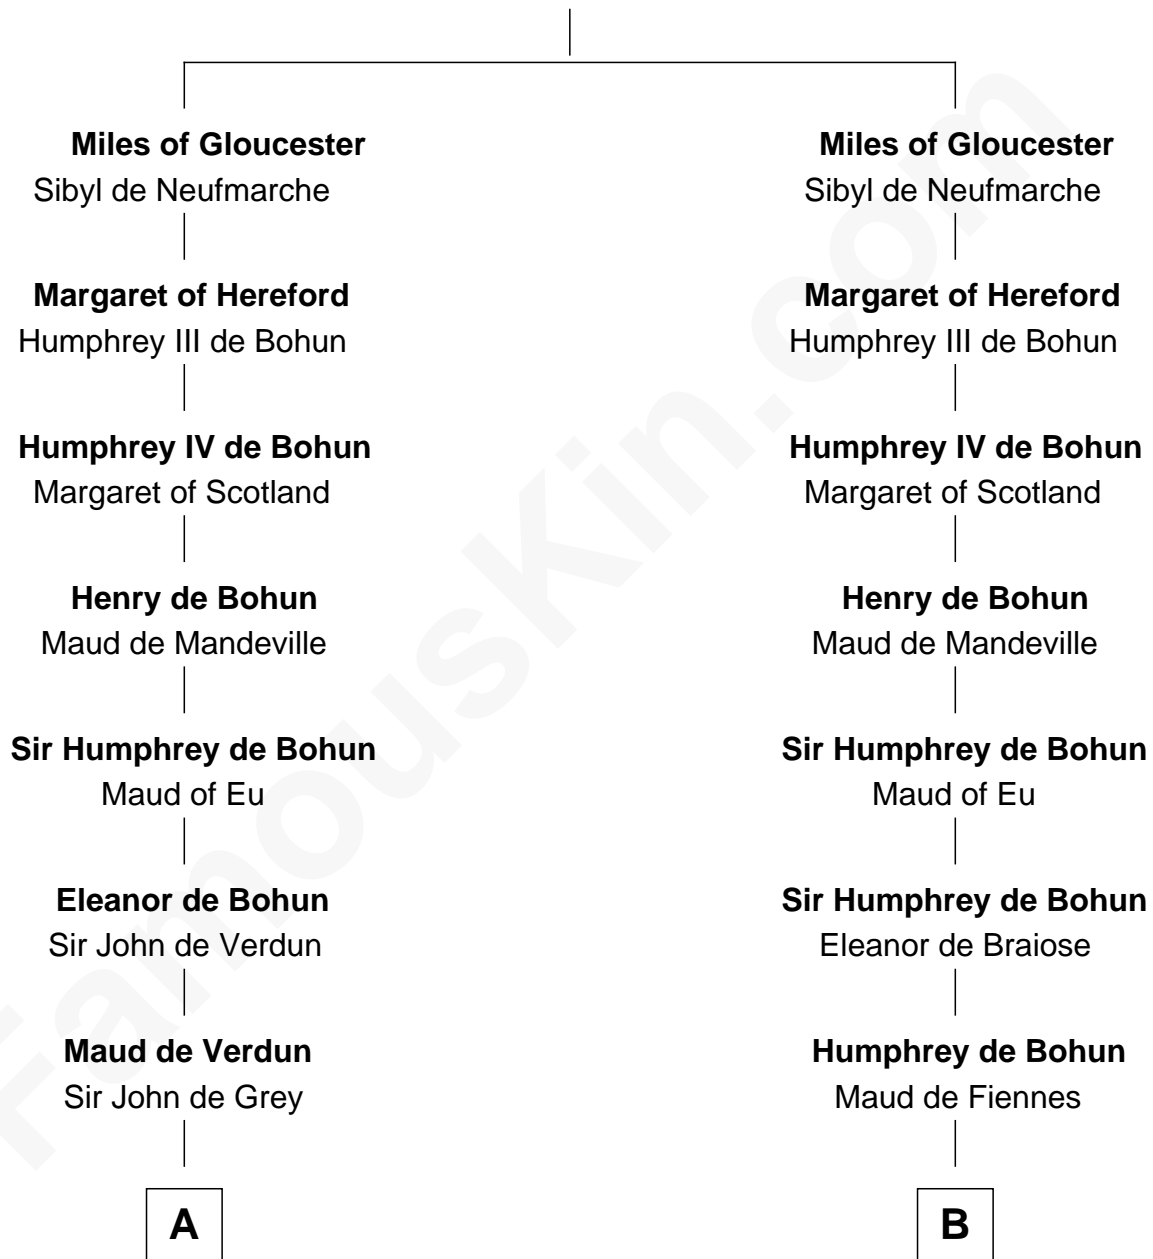

# FamousKin.com Relationship Chart of

**George Clinton**

*4th U.S. Vice President*

20th cousin 1 time removed of

**Richard Henry Lee**

*Signer of the Declaration of Independence*

**Walter of Gloucester**

**C**

**William Clinton**  
Elizabeth Kennedy

**James Clinton**  
Elizabeth Smith

**Charles Clinton**  
Elizabeth Denniston

**George Clinton**  
*4th U.S. Vice President*

**D**

**Richard Eltonhead**  
Anne Sutton

**Alice Eltonhead**  
Henry Corbin

**Laetitia Corbin**  
Richard Lee

**Gov. Thomas Lee**  
Hannah Ludwell

**Richard Henry Lee**  
*Signer of Declaration of Independence*