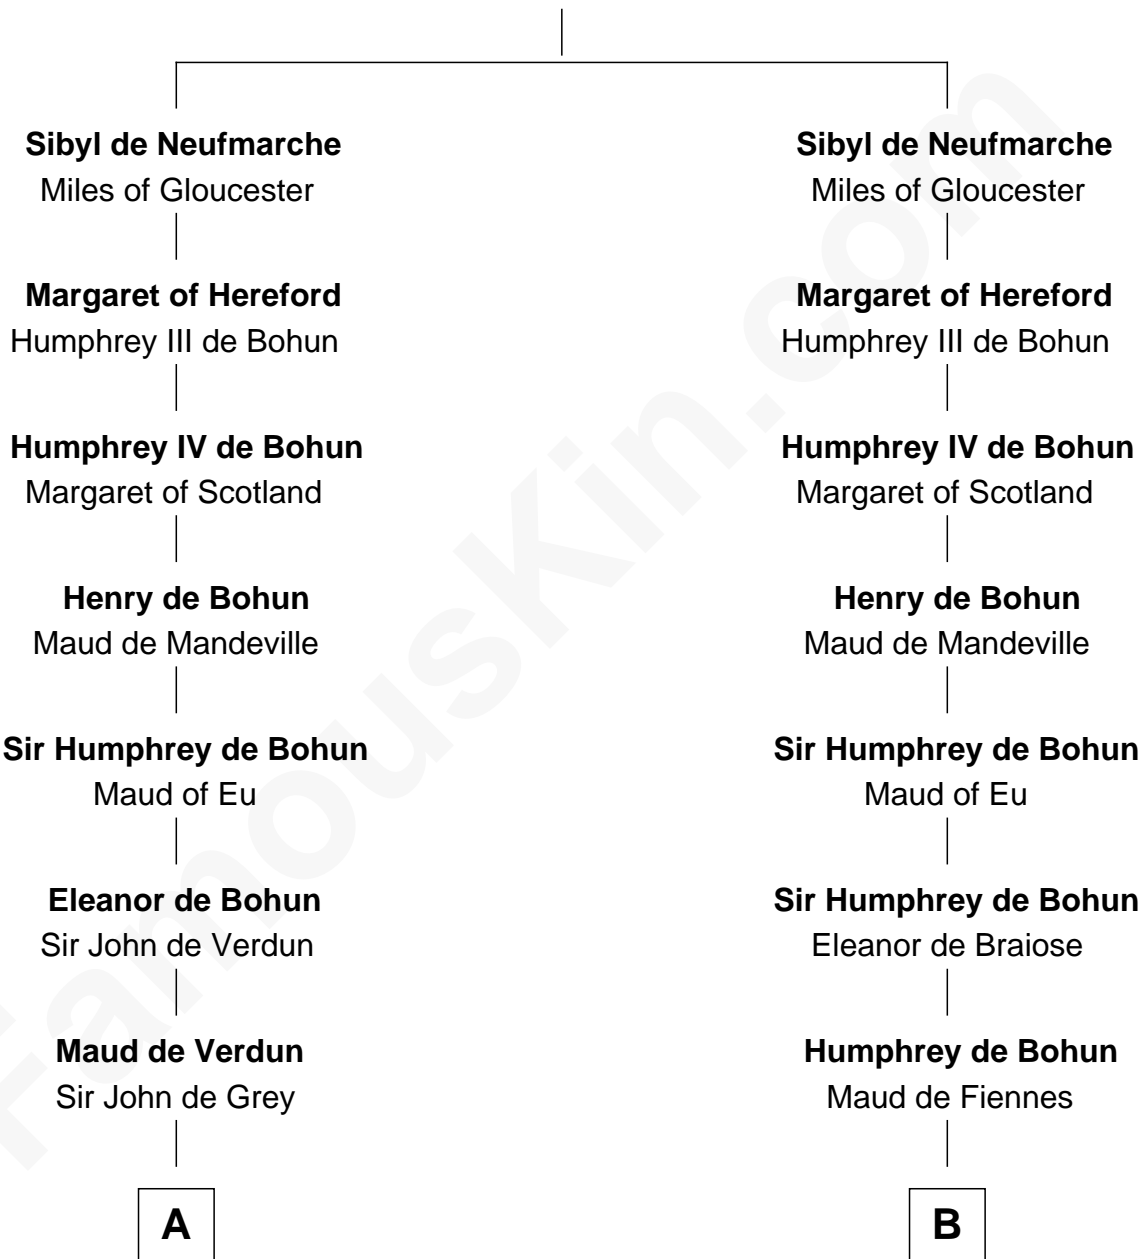

FamousKin.com Relationship Chart of

George Clinton

4th U.S. Vice President

20th cousin 1 time removed of

Richard Henry Lee

Signer of the Declaration of Independence

Bernard de Neufmarche

Nesta - - - - -

C

William Clinton
Elizabeth Kennedy

James Clinton
Elizabeth Smith

Charles Clinton
Elizabeth Denniston

George Clinton
4th U.S. Vice President

D

Richard Eltonhead
Anne Sutton

Alice Eltonhead
Henry Corbin

Laetitia Corbin
Richard Lee

Gov. Thomas Lee
Hannah Ludwell

Richard Henry Lee
Signer of Declaration of Independence