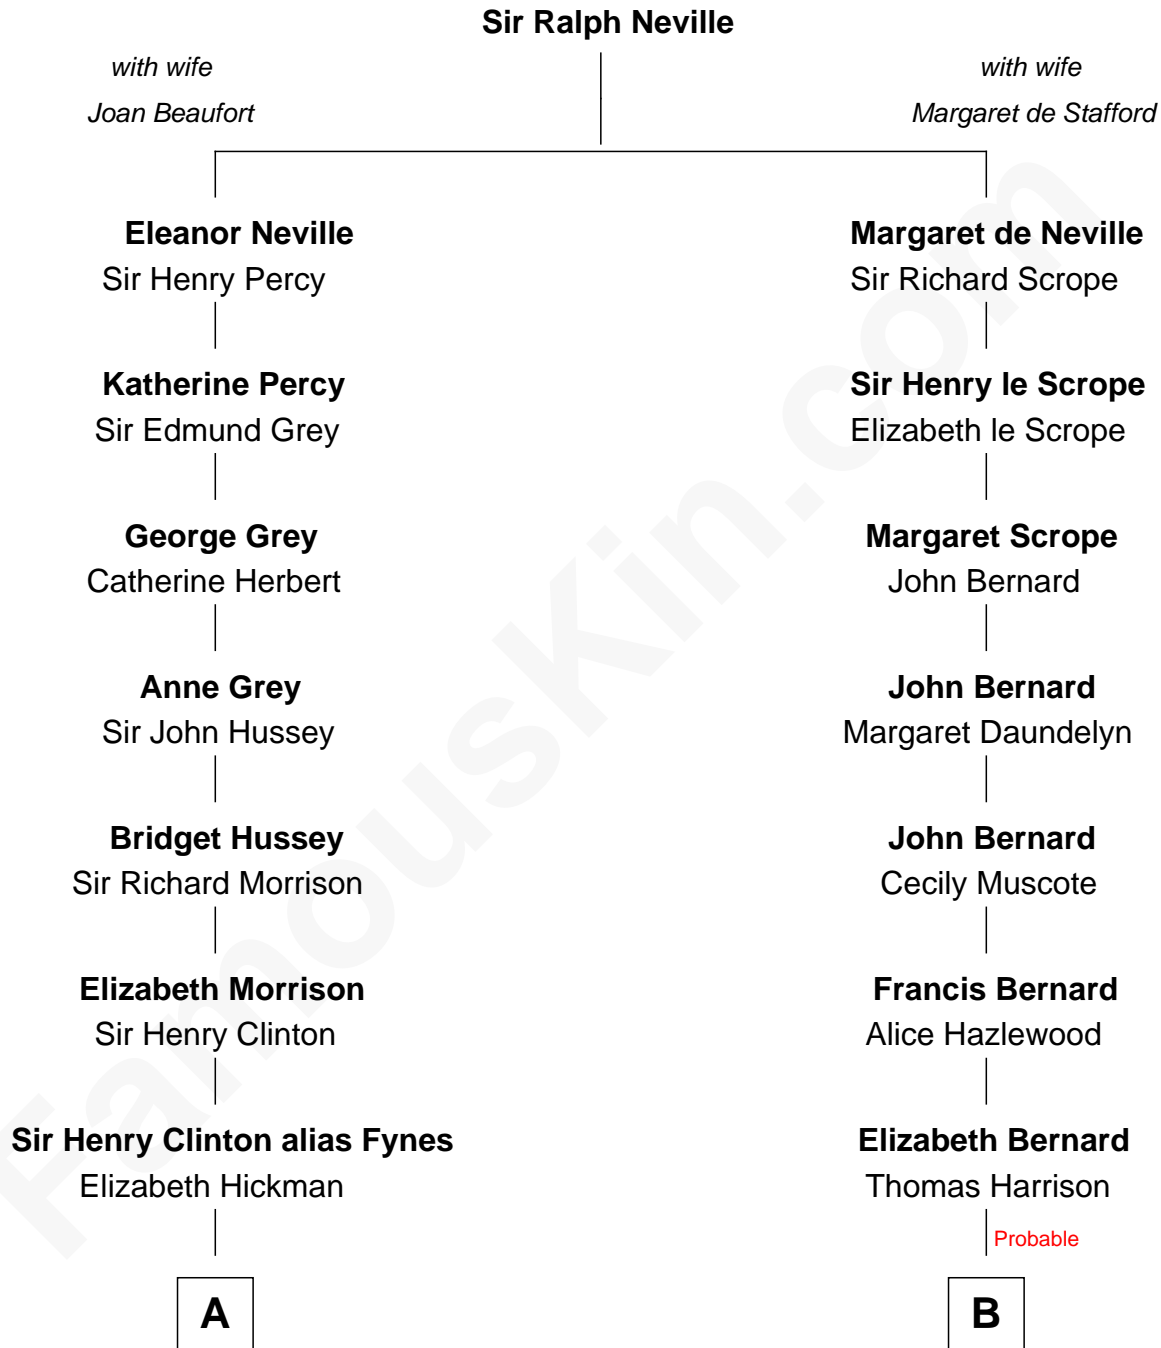

# FamousKin.com Relationship Chart of

**George Clinton**

*4th U.S. Vice President*

10th cousin 1 time removed of

**Richard Henry Lee**

*Signer of the Declaration of Independence*

**A**

**William Clinton**  
Elizabeth Kennedy

**James Clinton**  
Elizabeth Smith

**Charles Clinton**  
Elizabeth Denniston

**George Clinton**  
*4th U.S. Vice President*

**B**

**Benjamin Harrison**  
Mary - - - - -

**Benjamin Harrison**  
Hannah Churchill