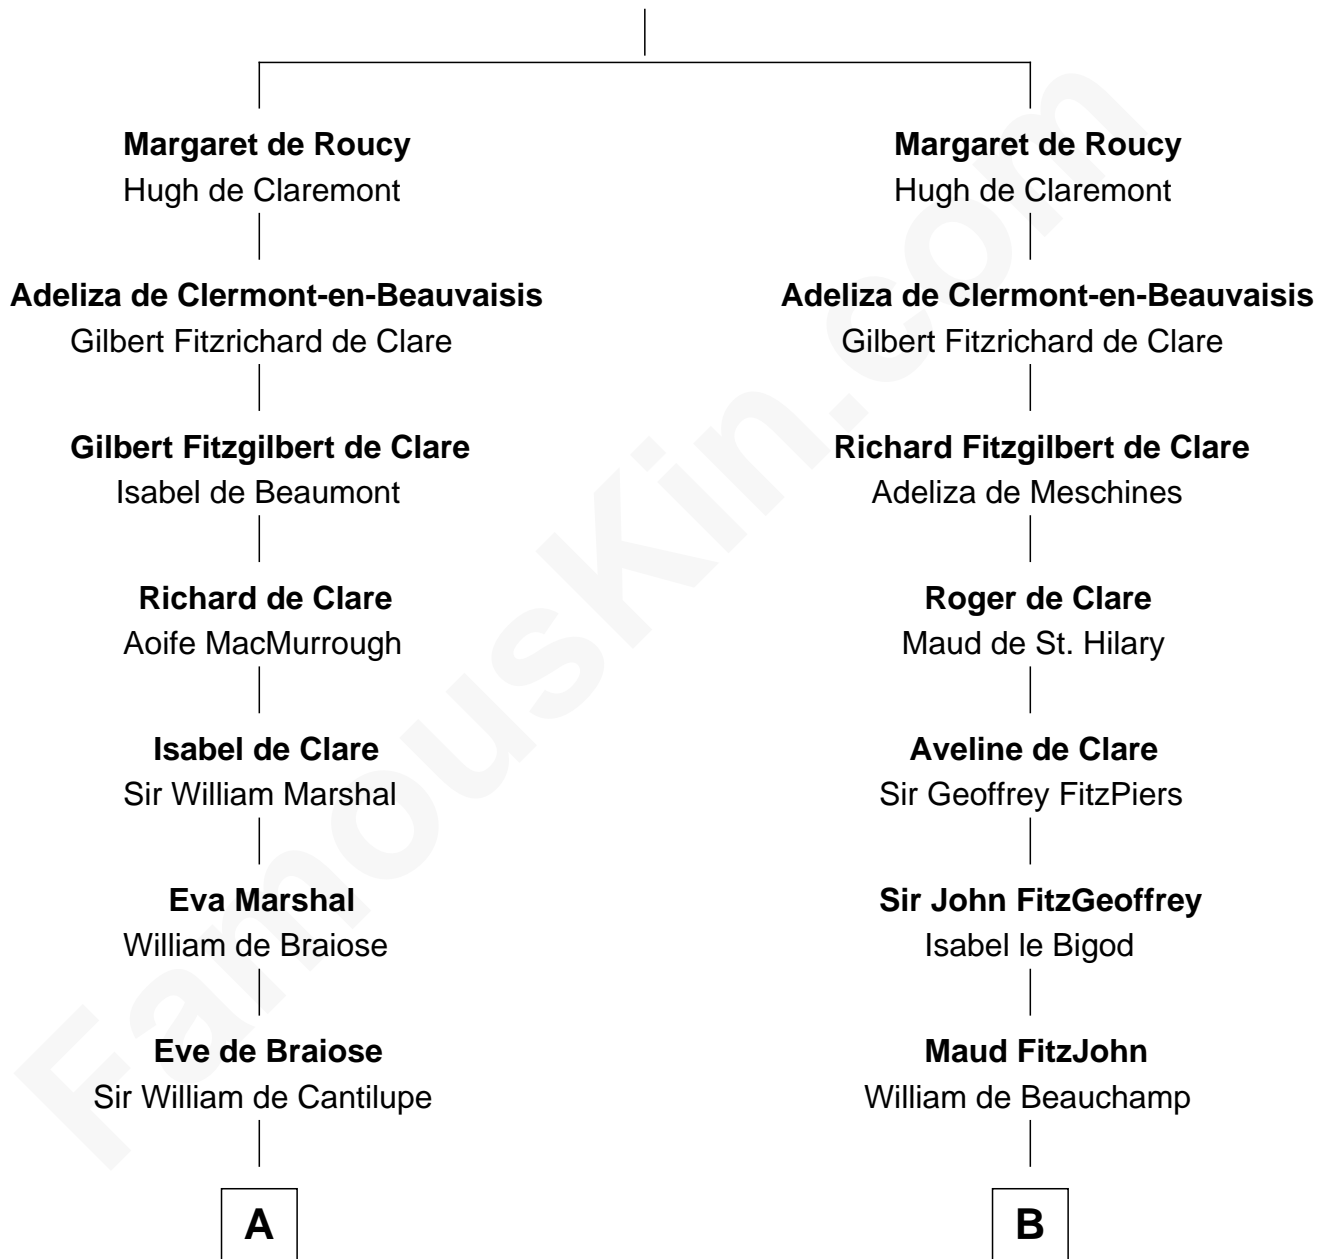

## Relationship Chart of

### George Clinton

4th U.S. Vice President

14th cousin 7 times removed of

### Anne Boleyn

2nd Wife of King Henry VIII

**Hildouin of Montdidier**

Alice de Roucy

**C**

—  
**Sir Henry Clinton alias Fynes**

Elizabeth Hickman

—  
**William Clinton**