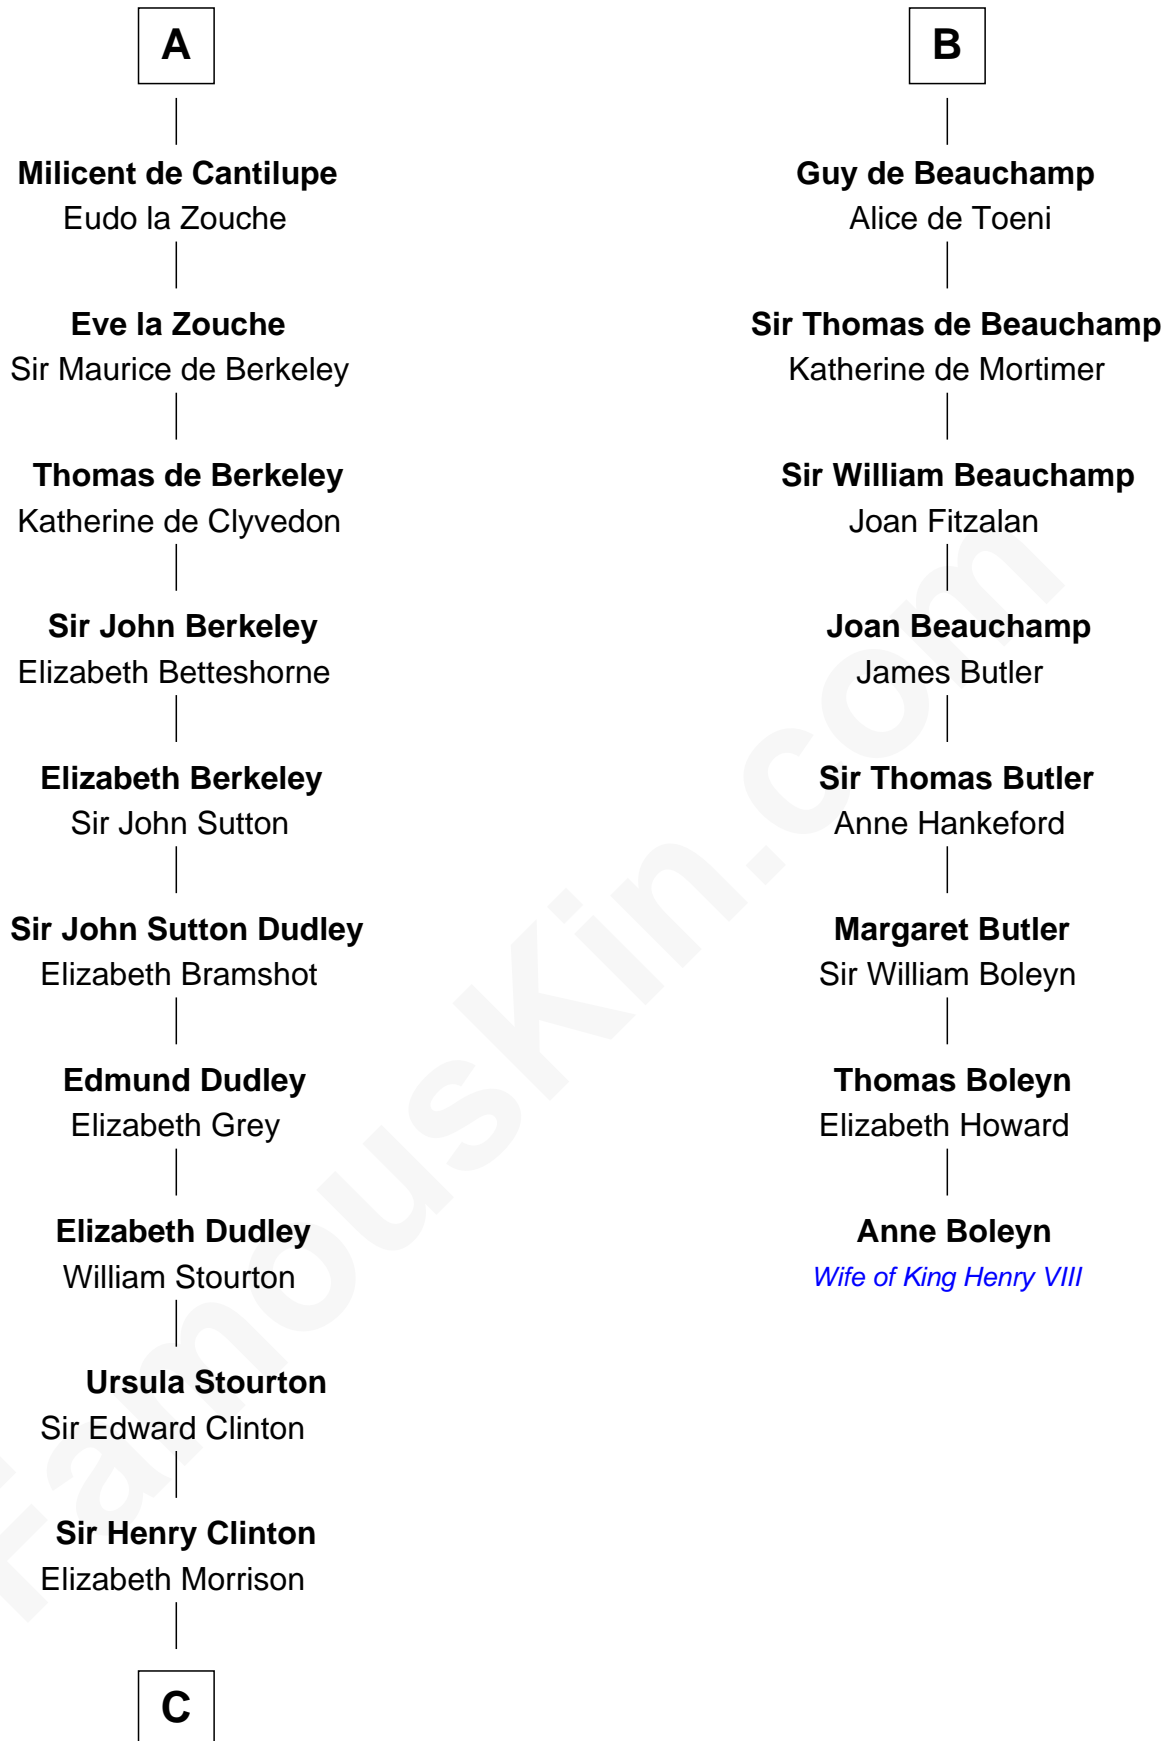

### George Clinton

4th U.S. Vice President

14th cousin 7 times removed of

### Anne Boleyn

2nd Wife of King Henry VIII

**Hildouin of Montdidier**

Alice de Roucy

**C**

—  
**Sir Henry Clinton alias Fynes**

Elizabeth Hickman

—  
**William Clinton**

Elizabeth Kennedy

—  
**James Clinton**

Elizabeth Smith

—  
**Charles Clinton**

Elizabeth Denniston

—  
**George Clinton**

*4th U.S. Vice President*

FamousKin.com