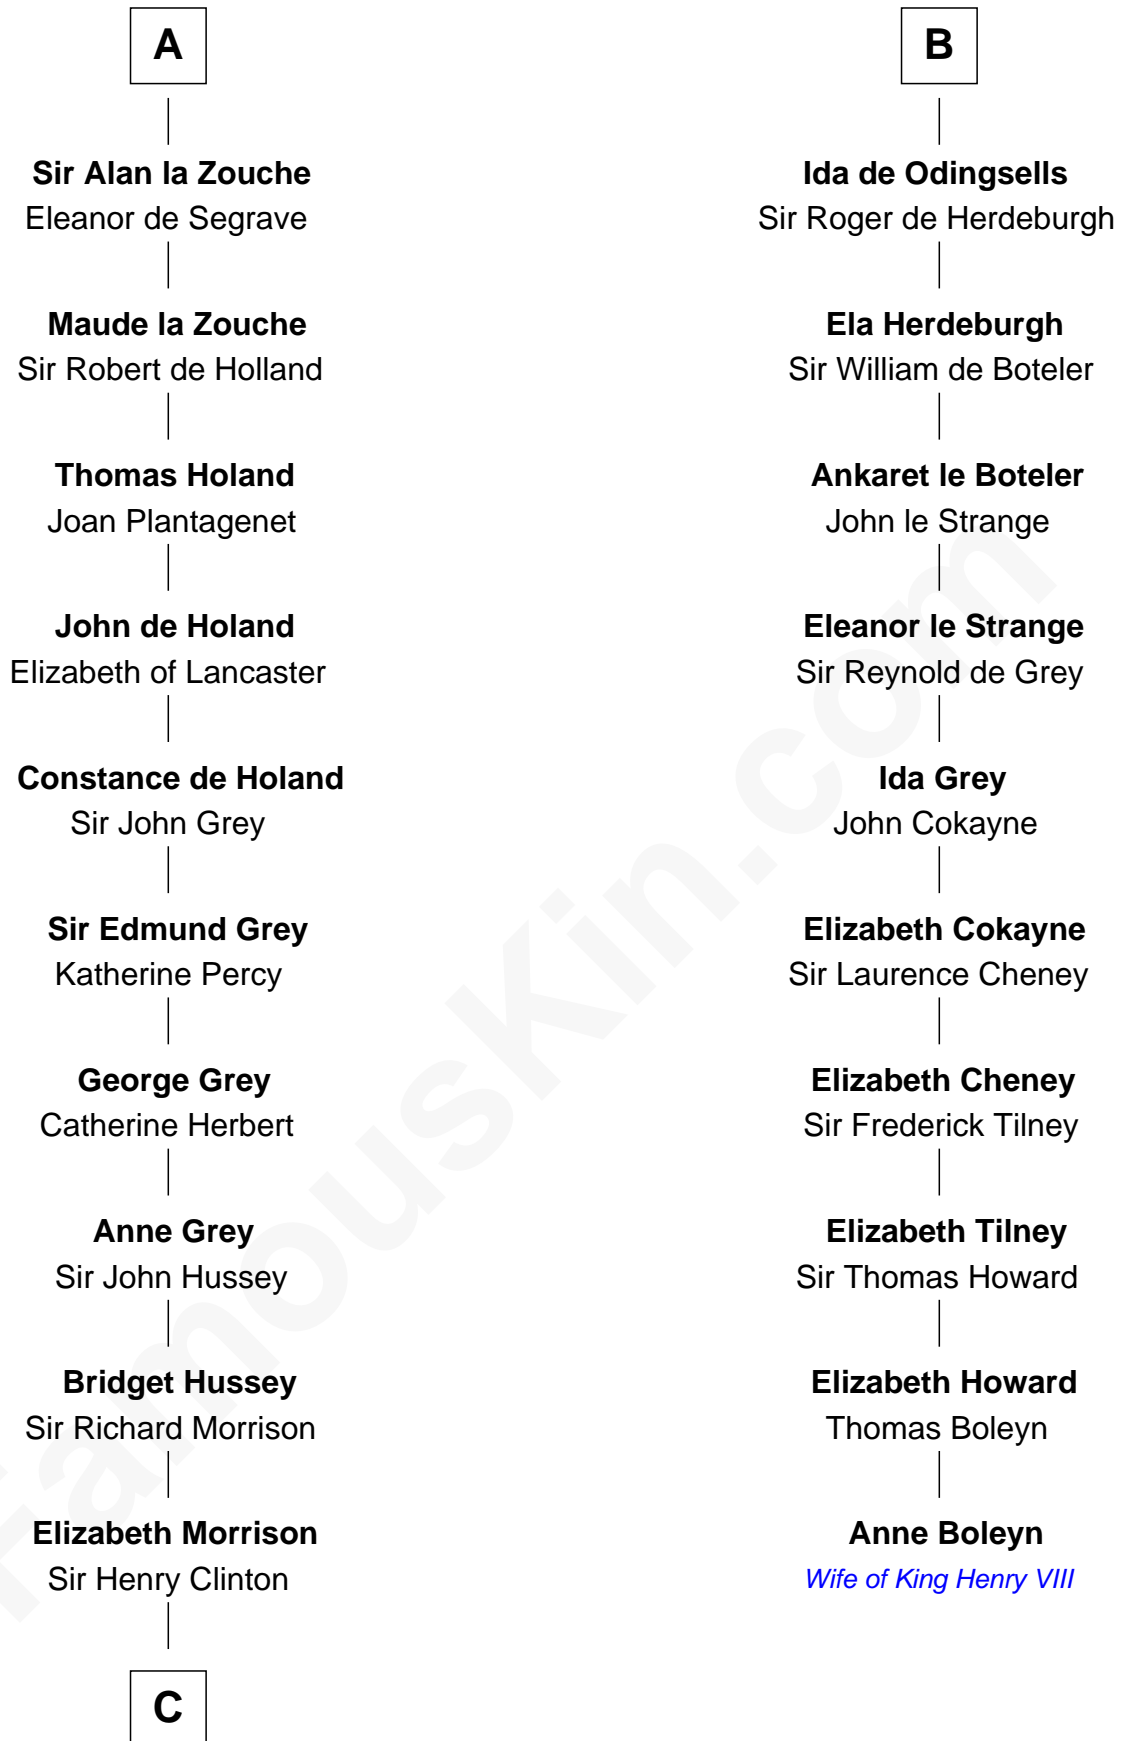

# FamousKin.com Relationship Chart of

**George Clinton**

*4th U.S. Vice President*

16th cousin 5 times removed of

**Anne Boleyn**

*2nd Wife of King Henry VIII*

**Henry I of Burgundy**

Sybil of Barcelona

Matilda of Burgundy

**Alice of Burgundy**

William Talvas

**Ela Talvas**

Patrick of Salisbury

**William FitzPatrick**

Eleonore de Vitre

**Ela of Salisbury**

Sir William Longespee

**Ida Longespee**

Sir Walter FitzRobert

**Ela FitzWalter**

William de Odingsells

**B**

**C**

—  
**Sir Henry Clinton alias Fynes**

Elizabeth Hickman

—  
**William Clinton**

Elizabeth Kennedy

—  
**James Clinton**

Elizabeth Smith

—  
**Charles Clinton**

Elizabeth Denniston

—  
**George Clinton**