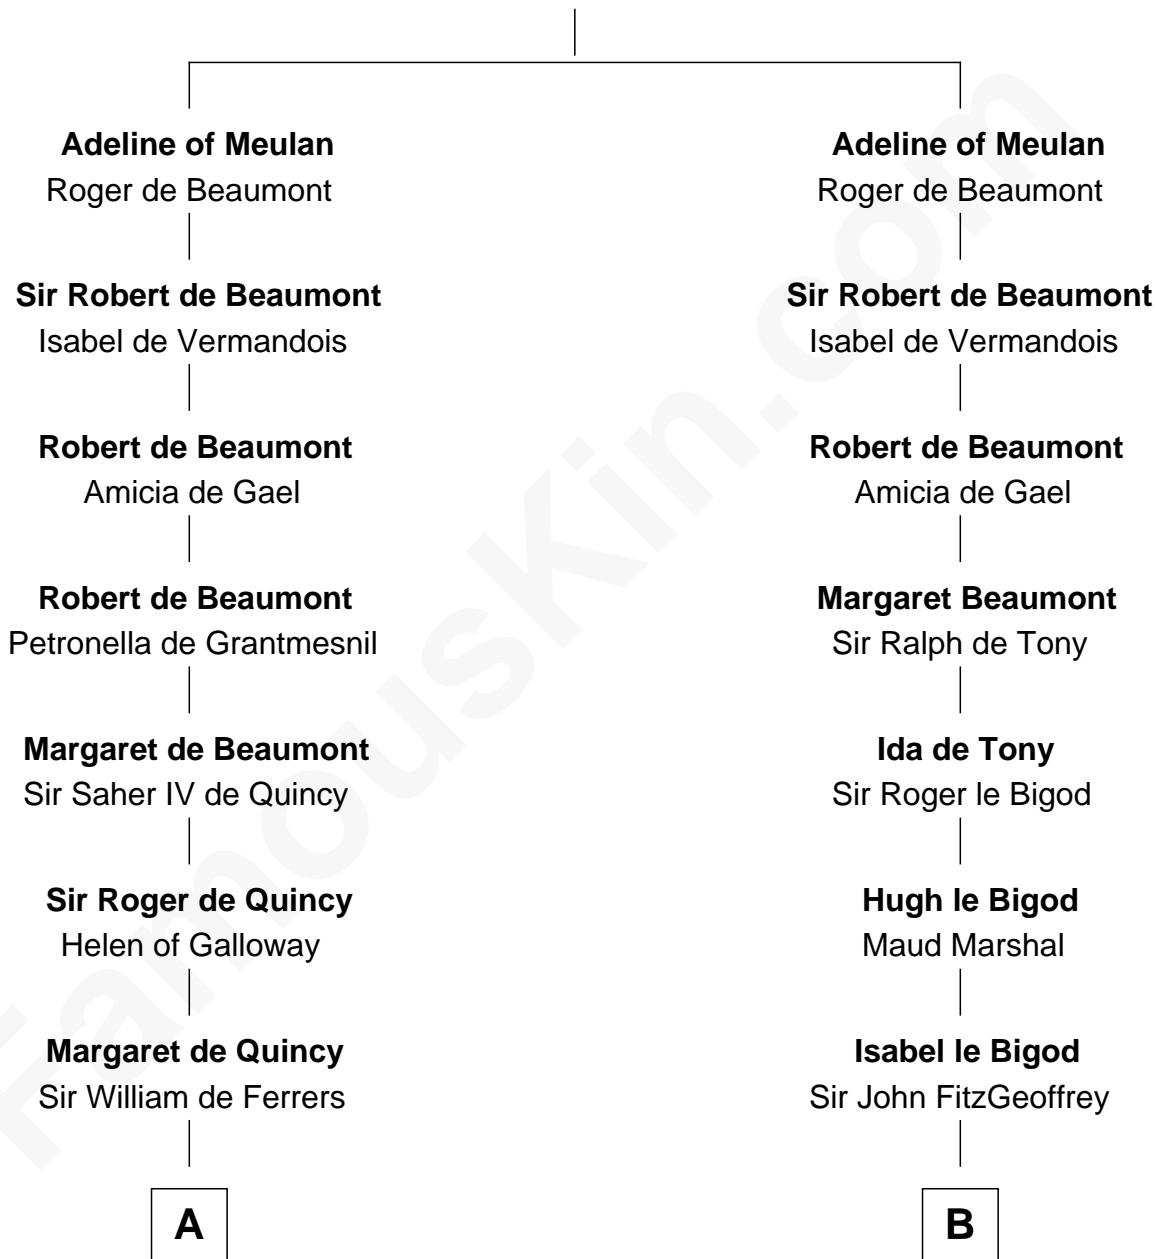

FamousKin.com Relationship Chart of

George Clinton

4th U.S. Vice President

15th cousin 6 times removed of

Anne Boleyn

2nd Wife of King Henry VIII

Waleran I of Meulan

Adela - - - - -

C

—
Sir Henry Clinton alias Fynes

Elizabeth Hickman

—
William Clinton

Elizabeth Kennedy

—
James Clinton

Elizabeth Smith

—
Charles Clinton

Elizabeth Denniston

—
George Clinton

4th U.S. Vice President

FamousKin.com