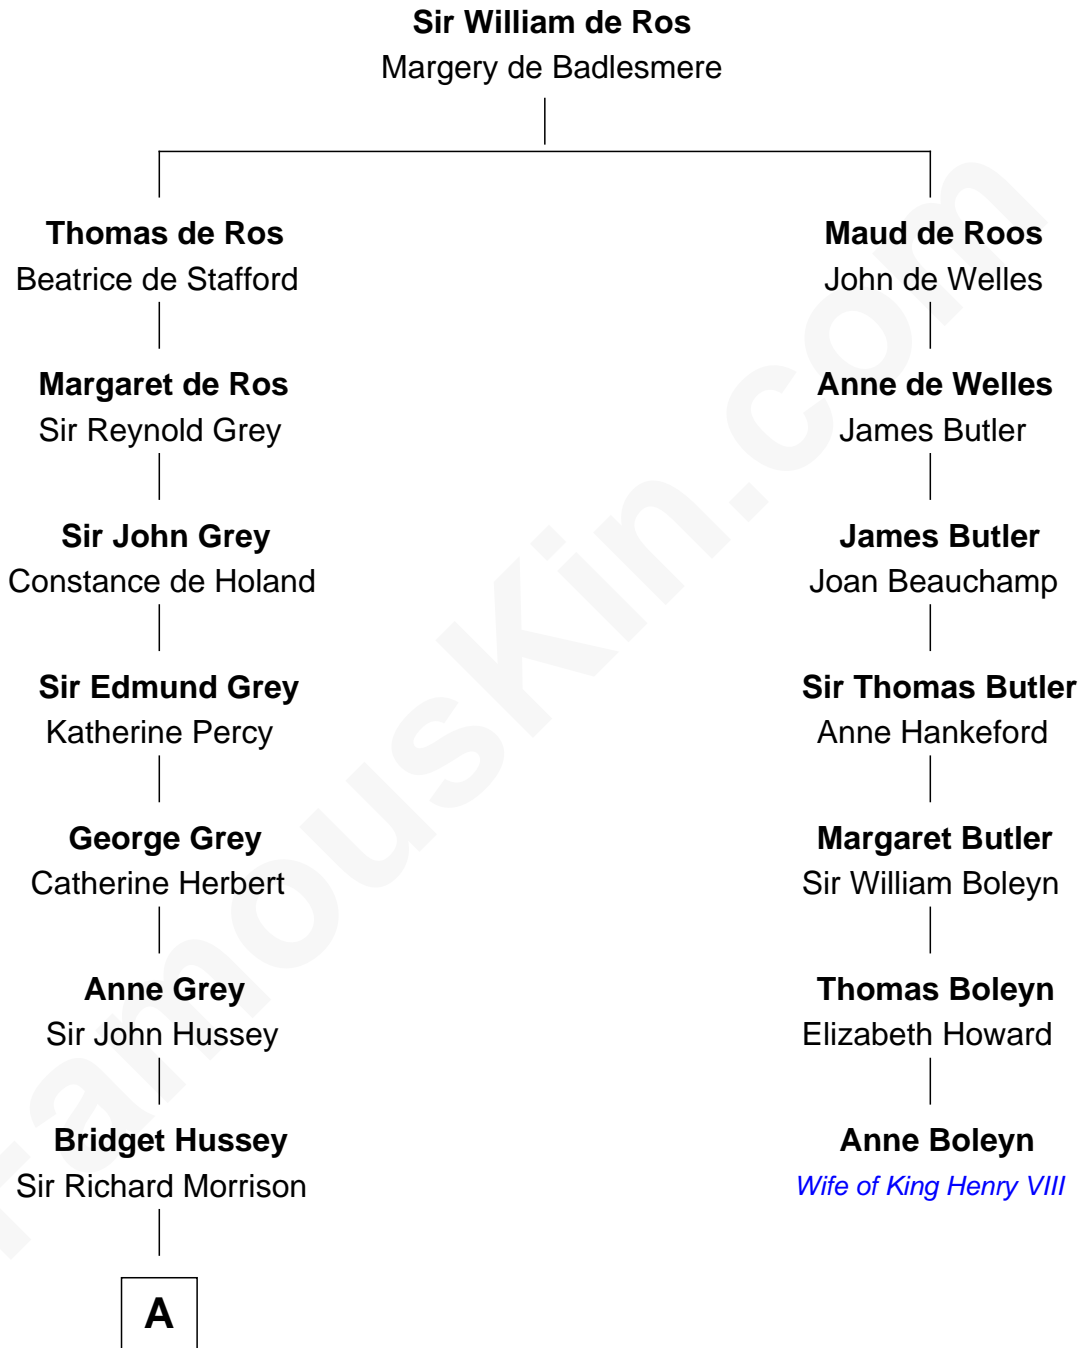

FamousKin.com Relationship Chart of

George Clinton

4th U.S. Vice President

6th cousin 6 times removed of

Anne Boleyn

2nd Wife of King Henry VIII

A

—
Elizabeth Morrison

Sir Henry Clinton

—
Sir Henry Clinton alias Fynes

Elizabeth Hickman

—
William Clinton

Elizabeth Kennedy

—
James Clinton

Elizabeth Smith

—
Charles Clinton

Elizabeth Denniston

—
George Clinton

4th U.S. Vice President